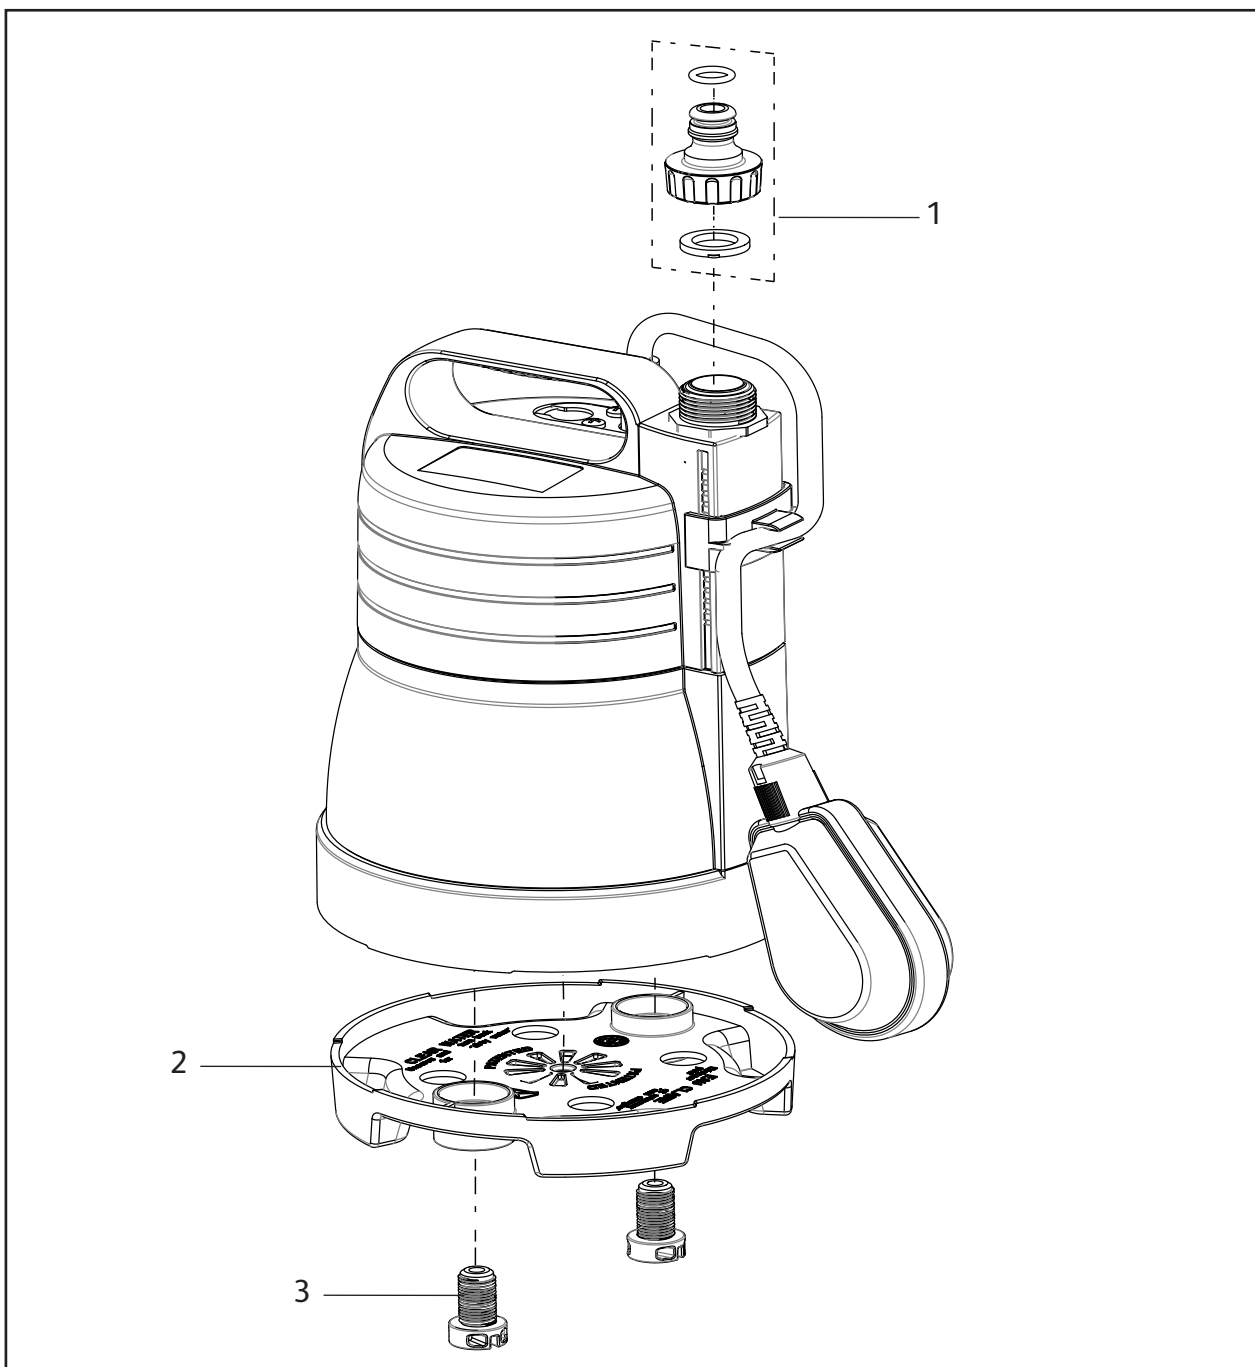

Spares Part Numbers

	Description	Part No.
1	3/4" Connector	93004-000
2	Reversible Base	483765
3	Screws (x2) for Reversible Base	483815