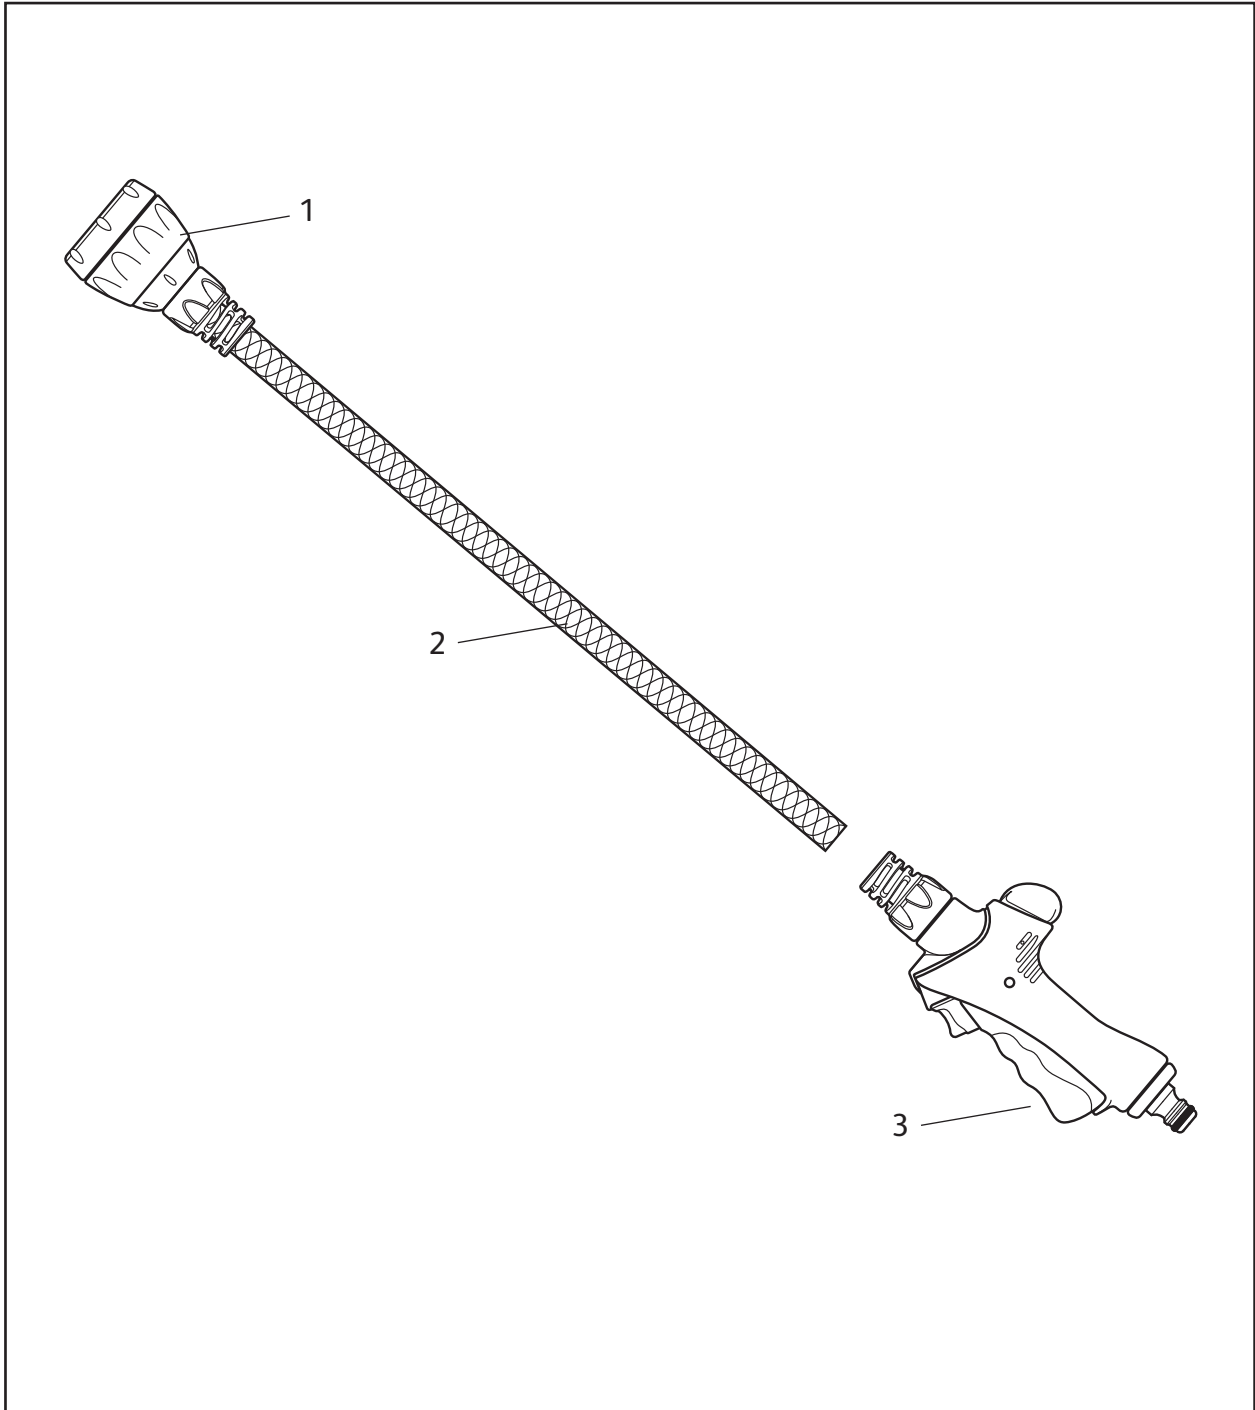

Spares Part Numbers		
	Description	Part No.
1	Feature Head	Z71014
2	Hose	Z71015
3	Trigger	Z71016