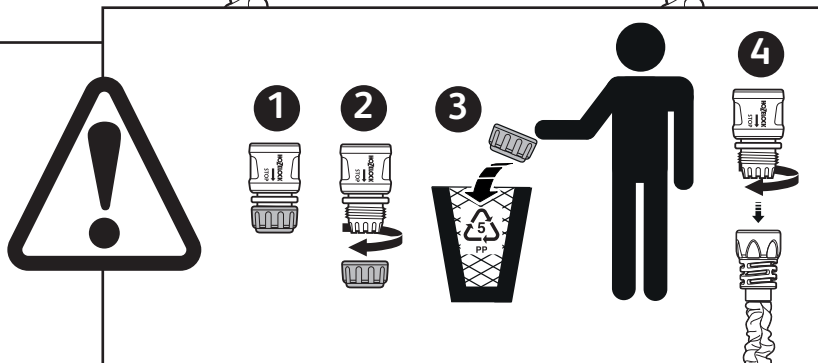

Spares Part Numbers

	Description	Part No.
1	Replacement 9mm AquaStop Connector	Z21615