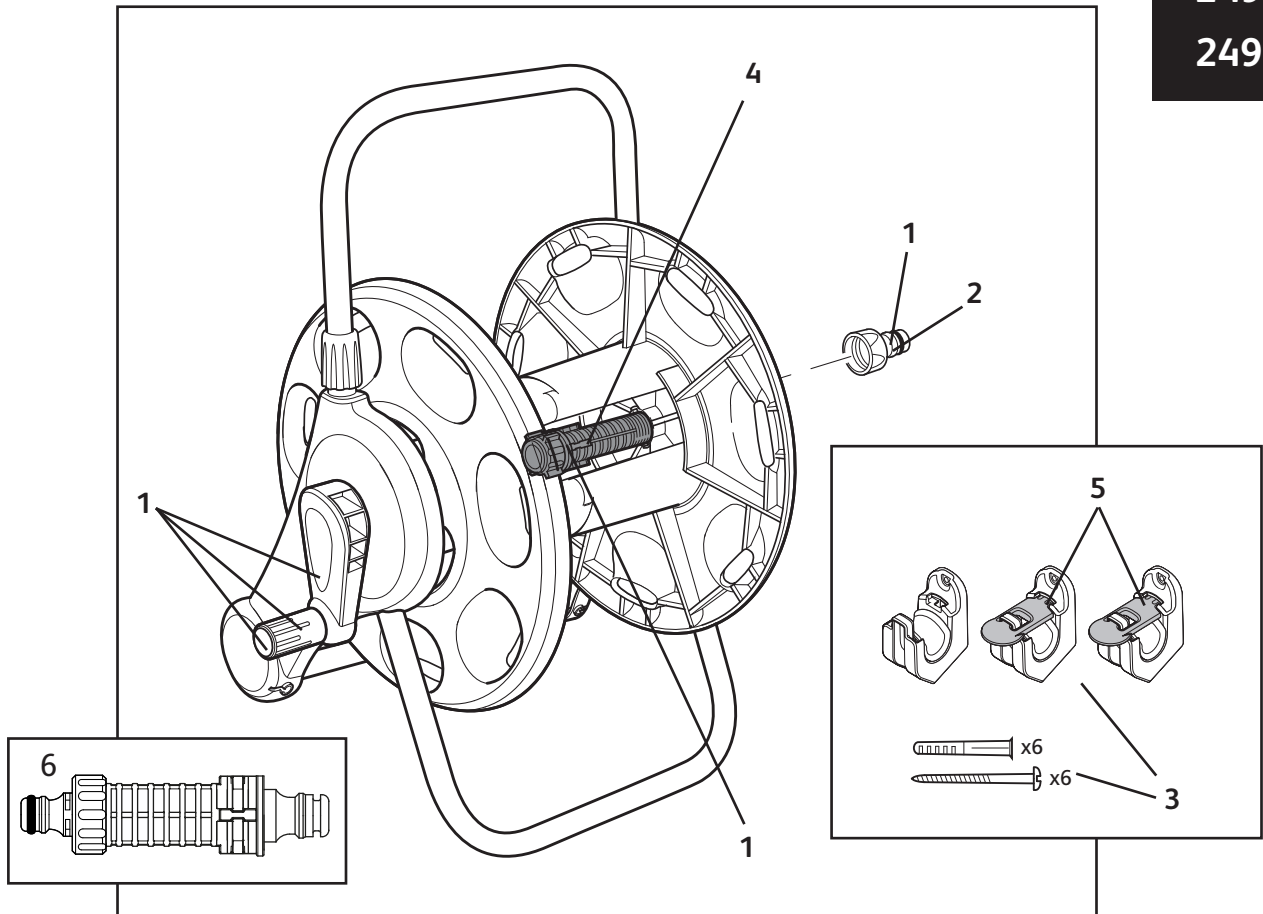

Reels

- 2431
- 2471
- 2475
- 2477
- 2480
- 2487
- 2495
- 2499

Spares Part Numbers

	Description	Part No.
1	Hose Reel/Cart Service Kit Contains replacement handle plug and sleeve, replacement 5/8" BSP inlet assembly, male spindle with stainless steel spring and silicone grease to lubricate inlet prior to replacement	Z71021
2	5/8" Threaded Adaptor*	Z21755
3	Wall Bracket Kit & Fixings	Z21856
4	Inlet Assembly*	Z71033
5	Locking Clips x2	Z71032
6	Male Spindle Inlet - to make Tuffhoze compatible with all open reels & carts	Z71040

*Also included in Z71021