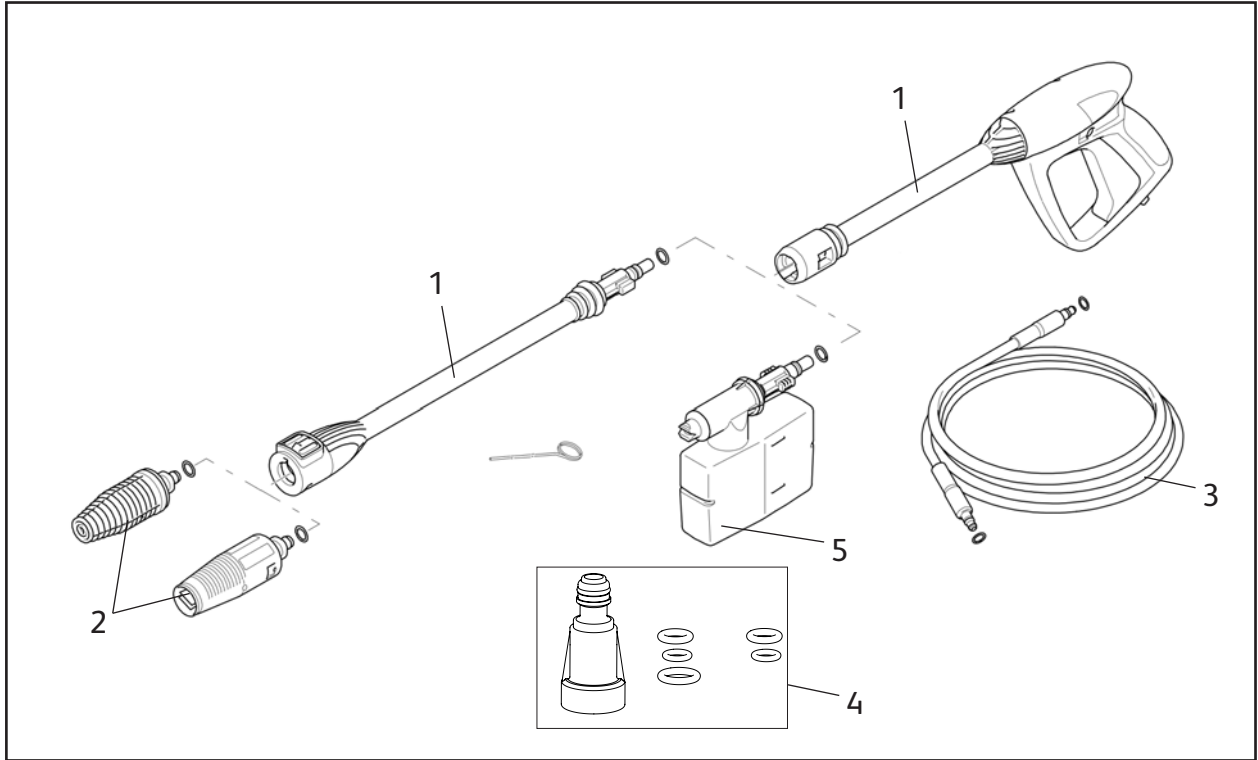

Spares Part Numbers		
	Description	Part No.
1	Trigger & Lance	7923
2	Nozzle Set	7924
3	Hose	7925
4	Service Kit (<i>contains O-rings</i>)	7926
5	Detergent Tank	7928