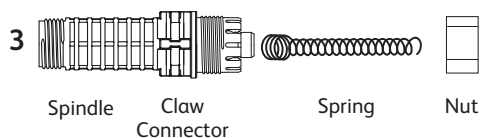

Two spindle options:

Compatible with:
2436
You may also need a
Z21755 (see 2, below)