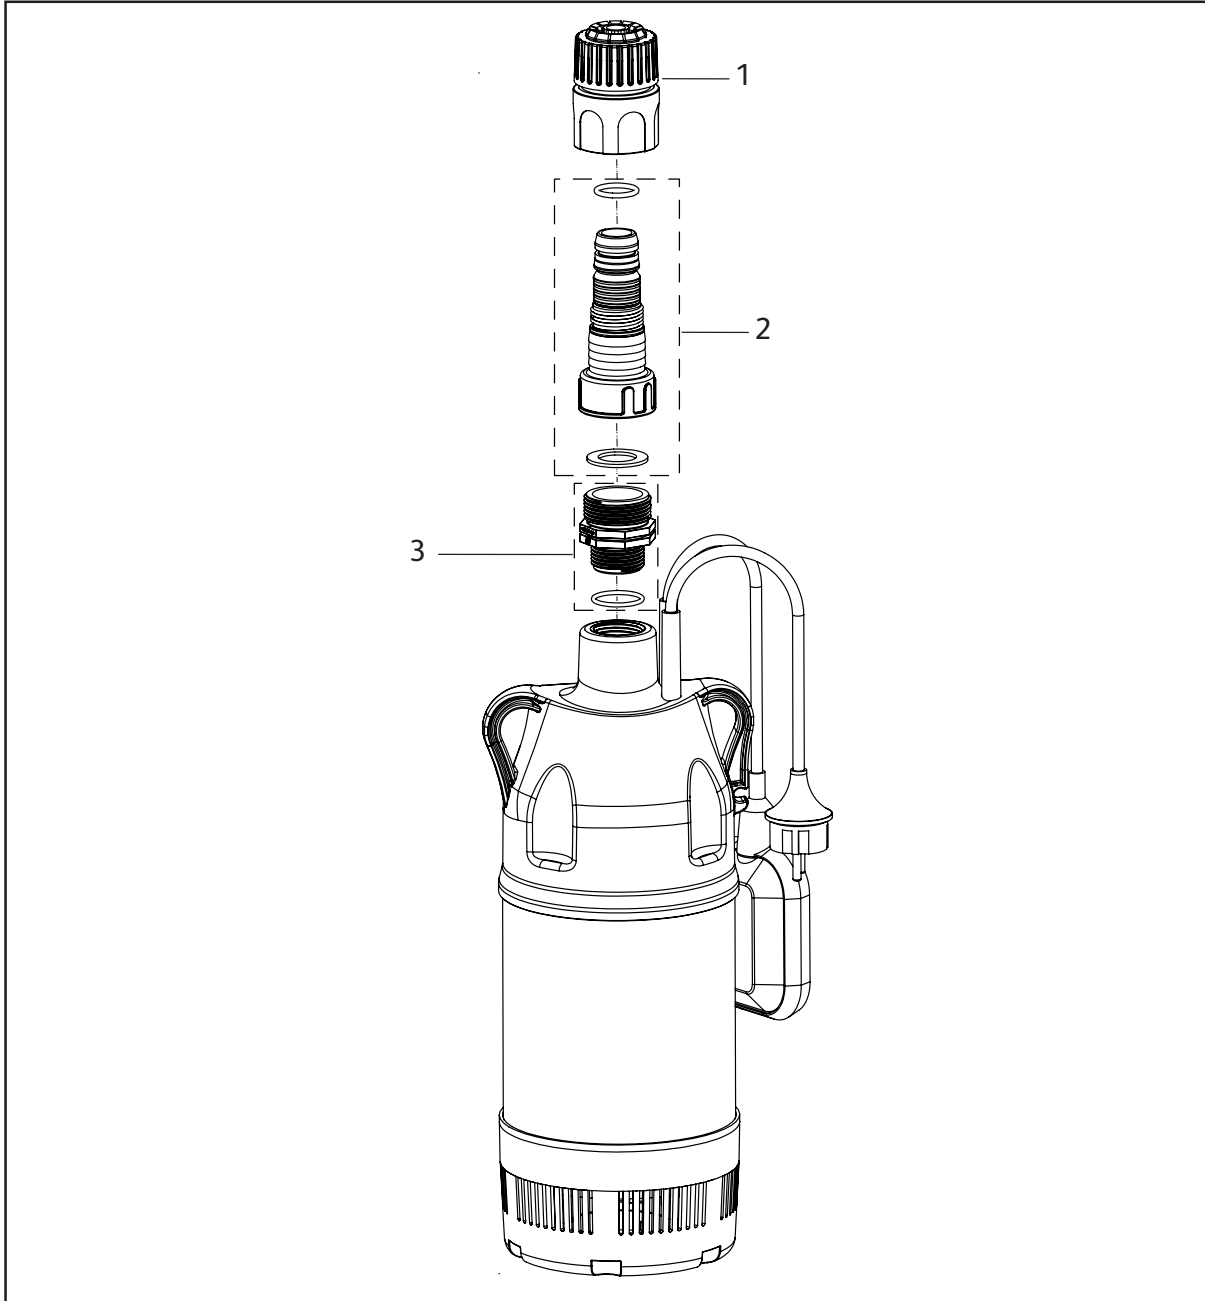

Spares Part Numbers		
	Description	Part No.
1	High Flow Coupling	382410
2	Multi-stage Connector	483878
3	Coupler 1" - 1 3/4" Double Male	483730