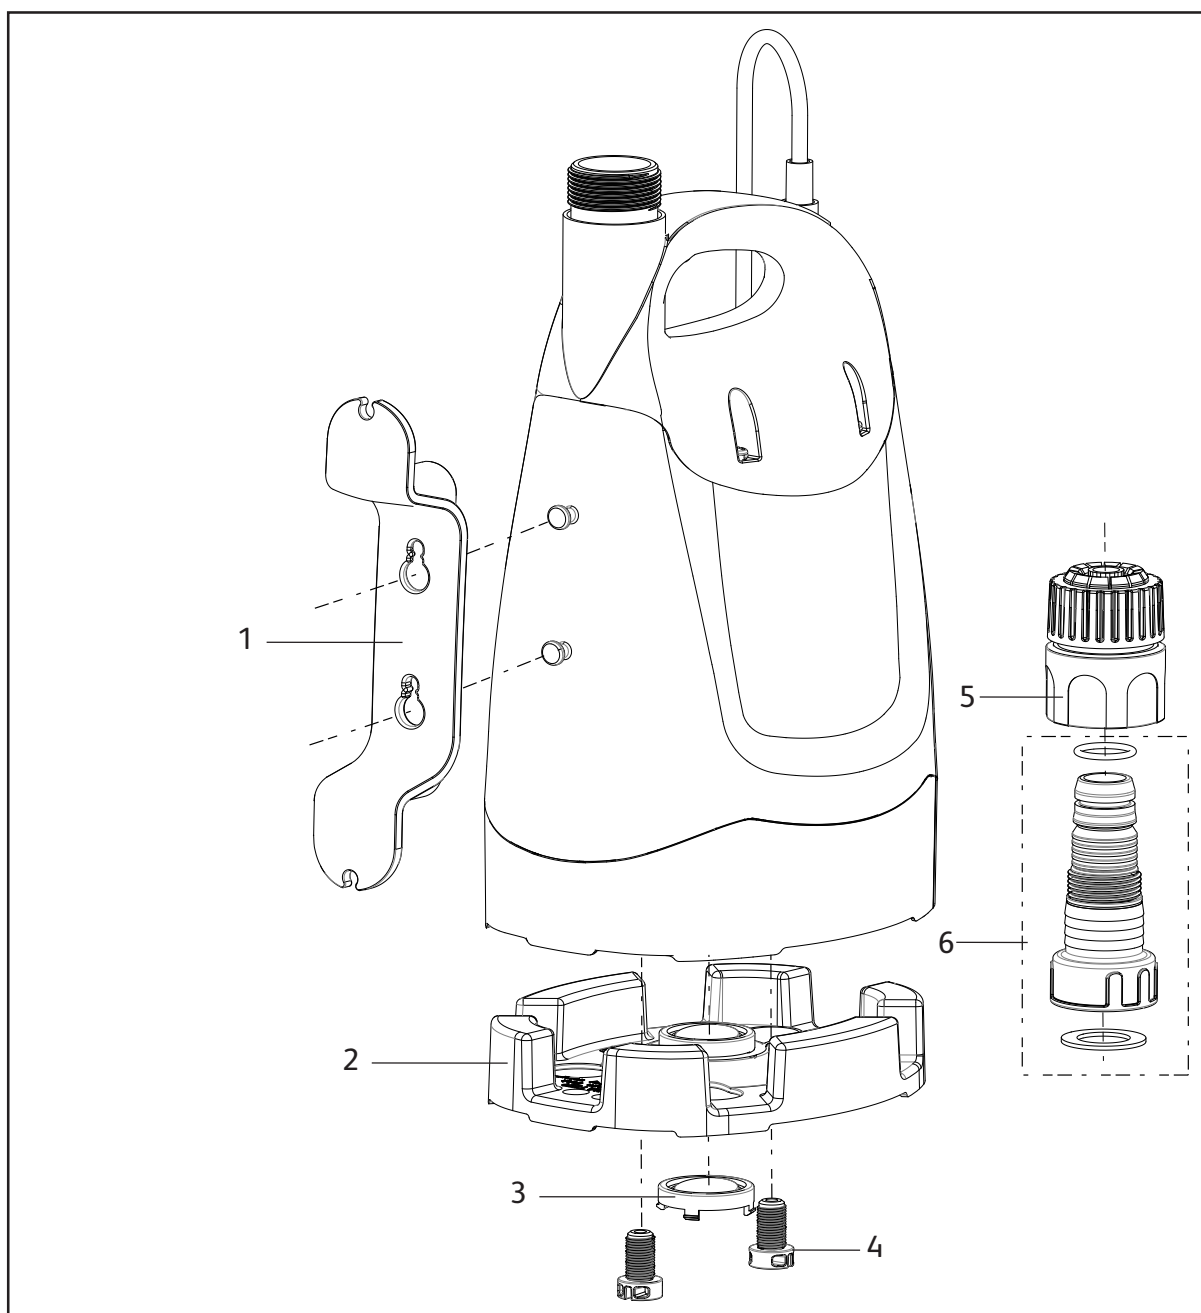

Spares Part Numbers

	Description	Part No.
1	Cable Support	483818
2	Reversible Base	483769
3	Non-Return Valve	483817
4	Screws (x2) for Reversible Base	483815
5	High flow coupling	382410
6	Multi-stage Straight Connector	483878