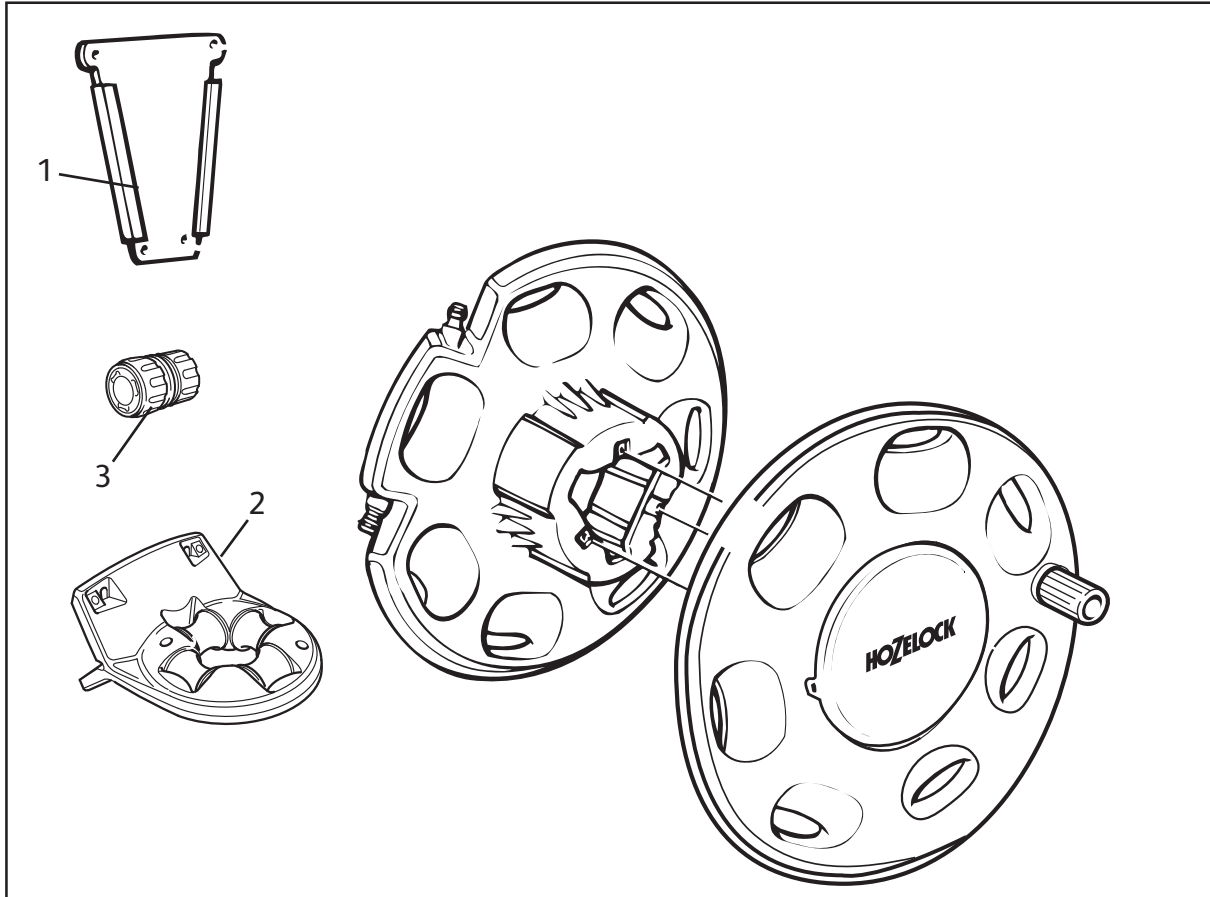

Spares Part Numbers

	Description	Part No.
1	Wall Plate & Fixings	Z21715
2	Universal Hose Guide & Fixings	2392
3	Hose Connector	2100