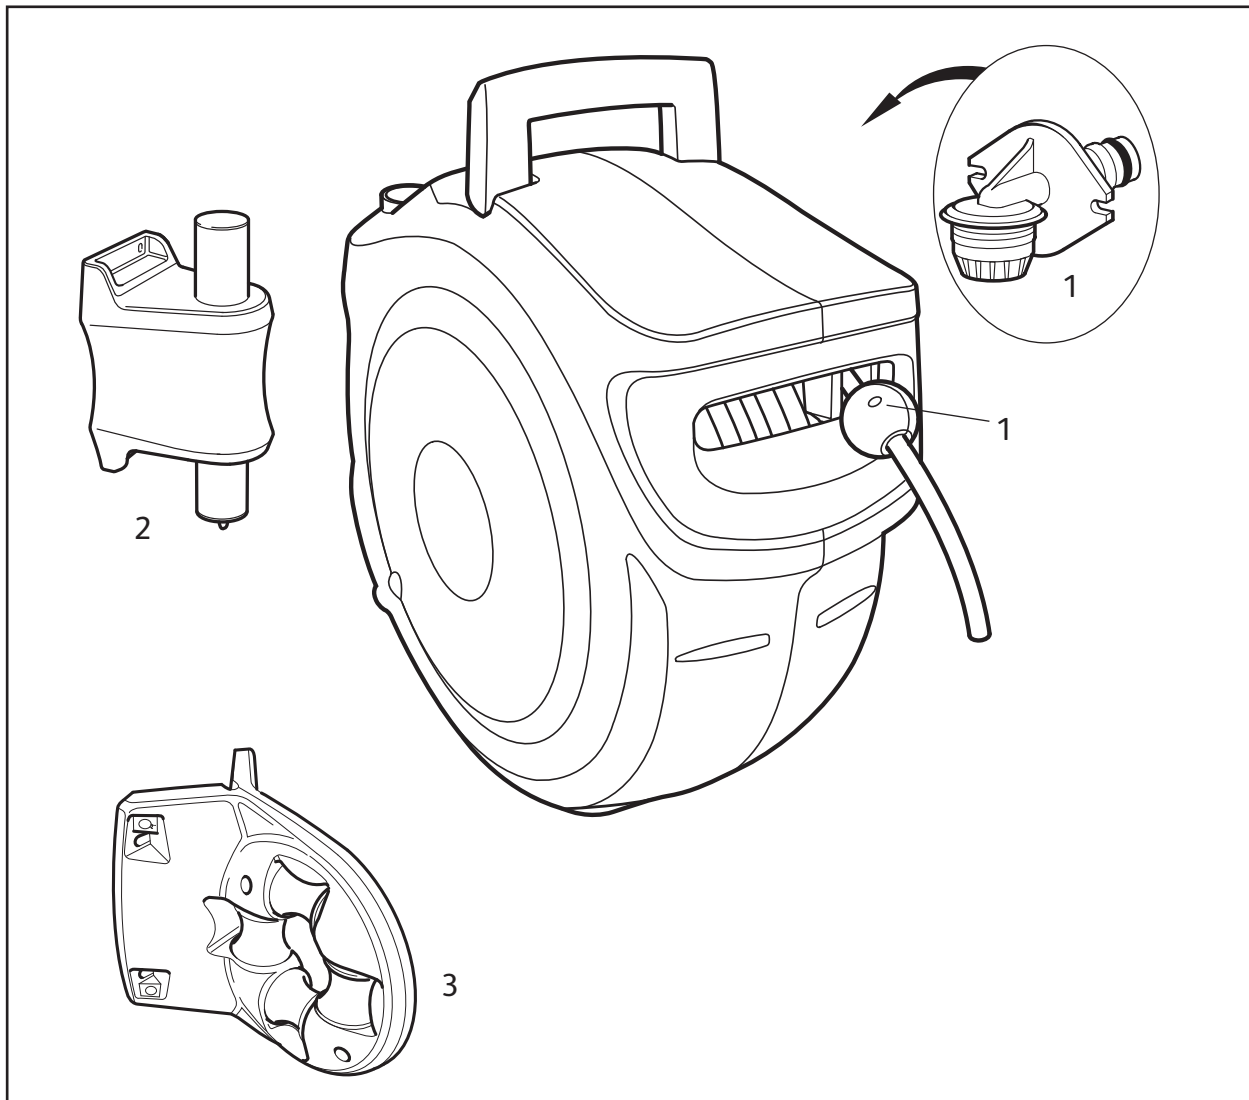

## Spares Part Numbers

	Description	Part No.
1	Auto Reel Annual Service Kit Contains replacement inlet assembly, new ball stop, and silicone grease to lubricate inlet prior to replacement.	Z71022
2	Wall Bracket	Z71025
3	Hose Guide	2392