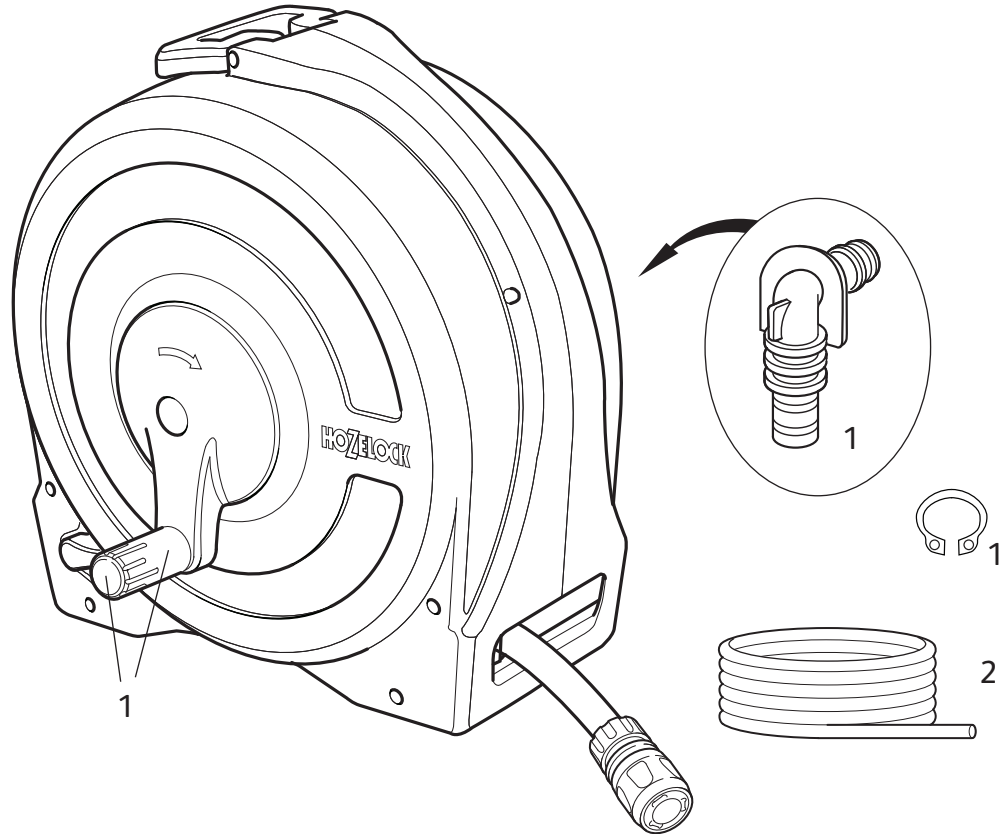

Spares Part Numbers

	Description	Part No.
1	Fast Reel/Cart Annual Service Kit Contains replacement handle sleeve and plug, replacement inlet assembly and cir-clip, silicone grease to lubricate inlet prior to replacement	Z71020
2	Hose Replacement Kit 40m ½" Fast Reel Coil; Support Spring, Hose Connector, Herbie Clip & instructions	Z21920