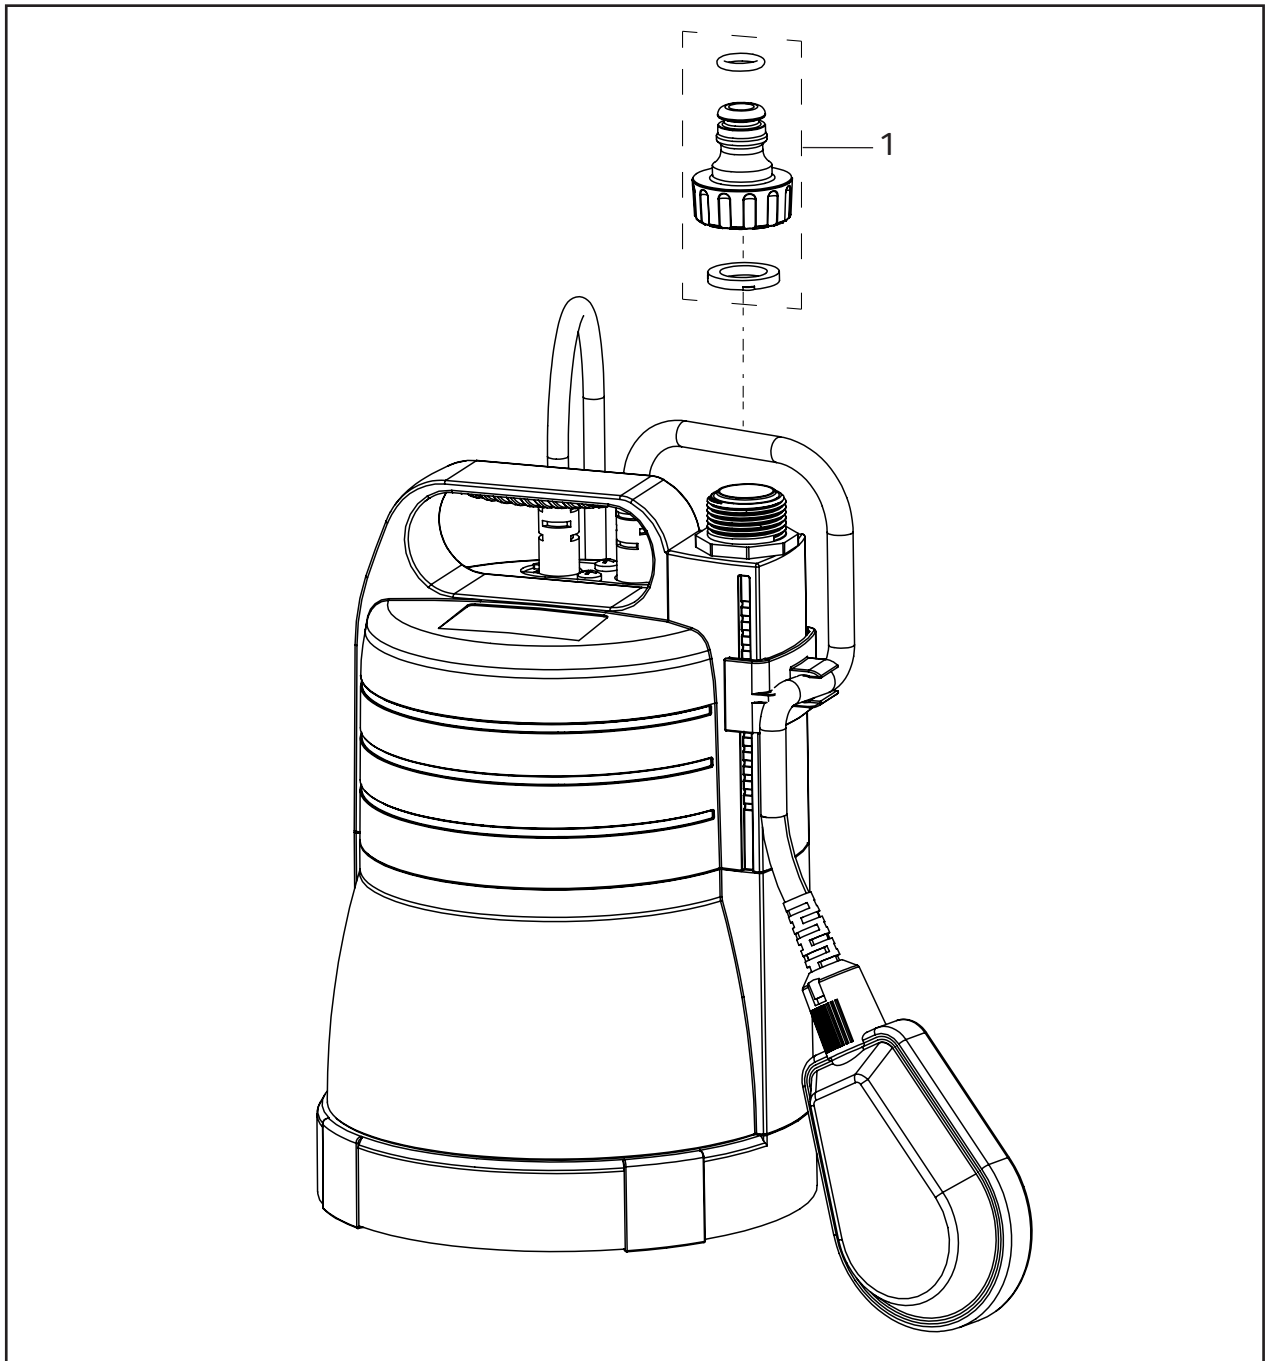

Flowmax Collect 2200

7612 0000
7612 1240

Spares Part Numbers

	Description	Part No.
1	3/4" Connector	93004-000