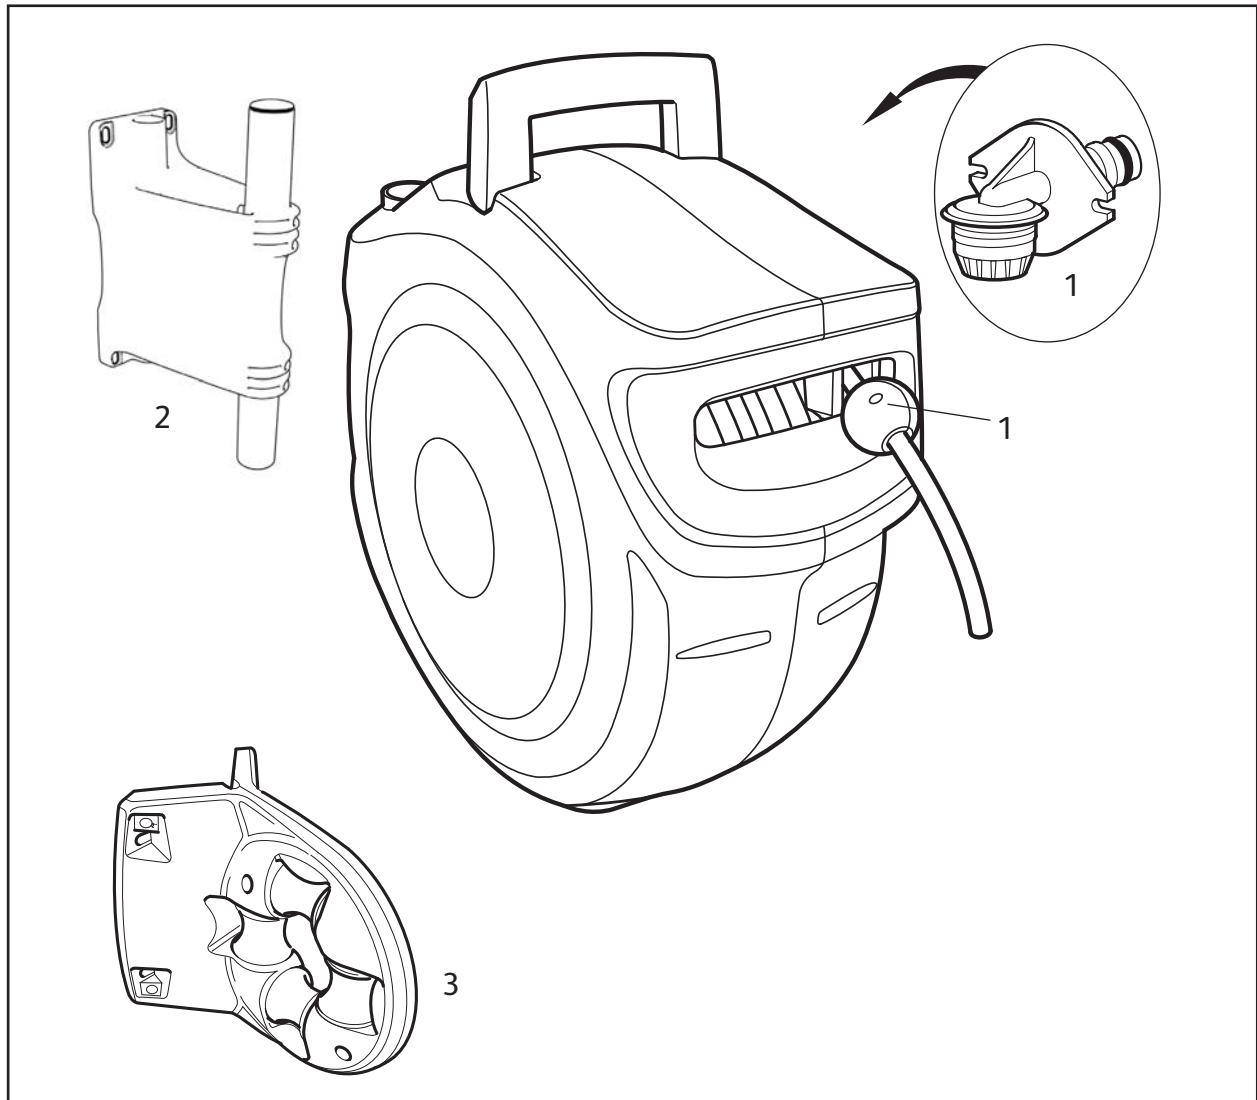

## Spares Part Numbers

	Description	Part No.
1	Auto Reel Annual Service Kit Contains replacement inlet assembly, new ball stop, and silicone grease to lubricate inlet prior to replacement.	Z71022
2	Wall Bracket	Z71025
3	Hose Guide	2392

### Spares Part Numbers

	Description	Part No.
1	Auto Reel Annual Service Kit Contains replacement inlet assembly, new ball stop, and silicone grease to lubricate inlet prior to replacement.	Z71022
2	Wall Bracket	Z71028
3	Hose Guide	2392