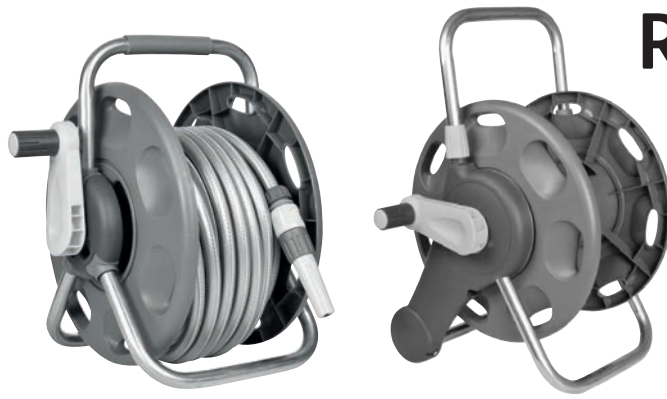

Reels

- 2431
- 2471
- 2475
- 2477
- 2480
- 2487
- 2495
- 2499

Spares Part Numbers

	Description	Part No.
1	Hose Reel/Cart Service Kit Contains replacement handle plug and sleeve, replacement 5/8" BSP inlet assembly, male spindle with stainless steel spring and silicone grease to lubricate inlet prior to replacement	Z71021
2	5/8" Threaded Adaptor*	Z21755
3	Wall Bracket Kit & Fixings	Z21856
4	Inlet Assembly*	Z71033
5	Locking Clips x2	Z71032
6	Male Spindle Inlet - to make Tuffhoze compatible with all open reels & carts	Z71040

*Also included in Z71021