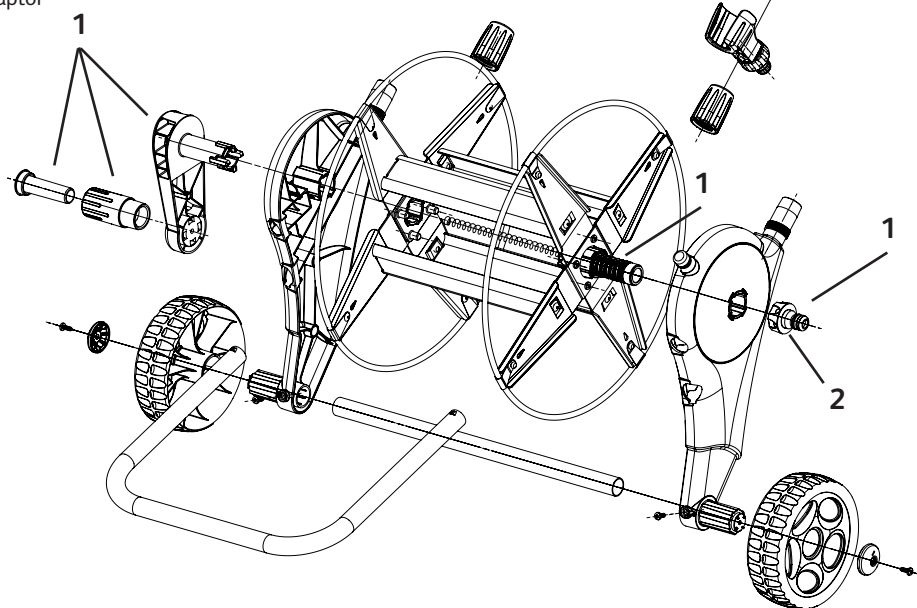

## Two spindle options:

Compatible with:  
2436  
You may also need a  
Z21755 (see 2, below)

5/8" BSP  
Threaded  
Adaptor    Spindle    Male  
End

Compatible with:  
2452, 2460, 2461,  
2465, 2466

## Spares Part Numbers

	Description	Part No.
1	Hose Reel/Cart Service Kit Contains replacement handle plug and sleeve, replacement 5/8" BSP inlet assembly, male spindle with stainless steel spring, and silicone grease to lubricate inlet prior to replacement	Z71021
2	5/8" BSP Threaded Adaptor*	Z21755
3	Inlet assembly* (claw connector)	Z71033
4	Inlet assembly (male connector)	Z71040