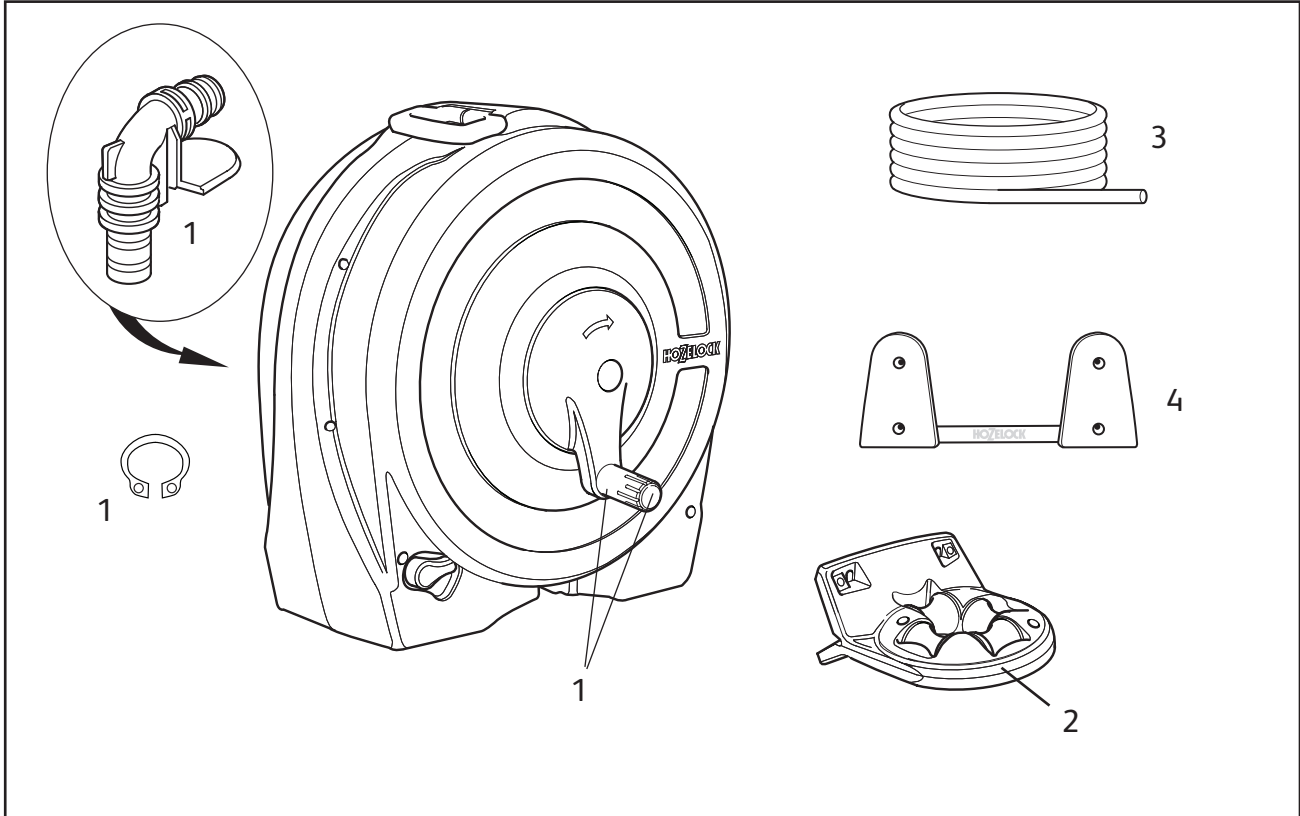

Fast Reel (Wall Mounted)

2496

Spares Part Numbers

	Description	Part No.
1	Fast Reel/Cart Annual Service Kit Contains replacement handle sleeve and plug, replacement inlet assembly and cir-clip, silicone grease to lubricate inlet prior to replacement	Z71020
2	Hose Guide	2392
3	Hose Replacement Kit 40m ½" Fast Reel Coil; Support Spring, Hose Connector, Herbie Clip & instructions.	Z21920
4	Wall Bracket	Z21927