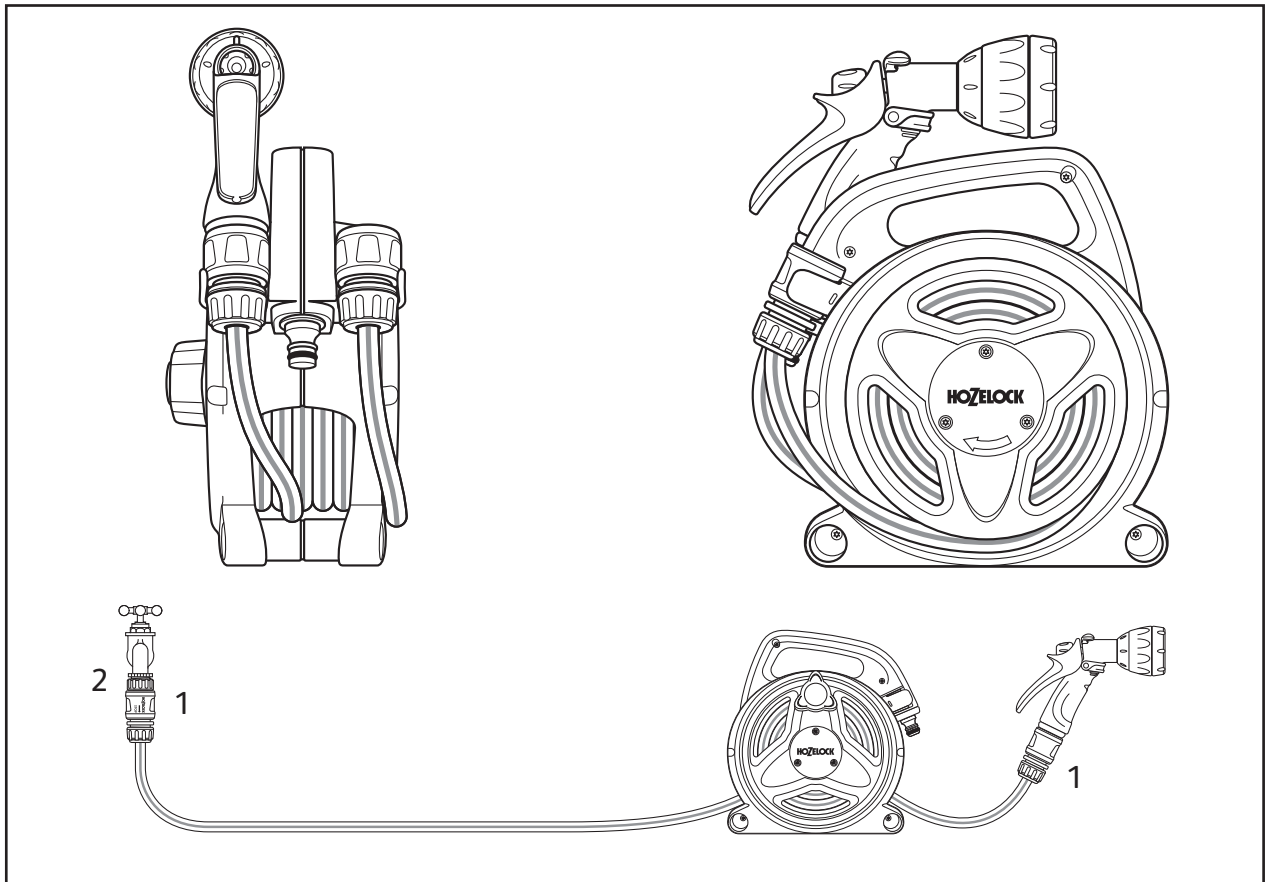

Spares Part Numbers

	Description	Part No.
1	Replacement AquaStop Connector	Z21615
2	Outdoor Tap Connector	2175