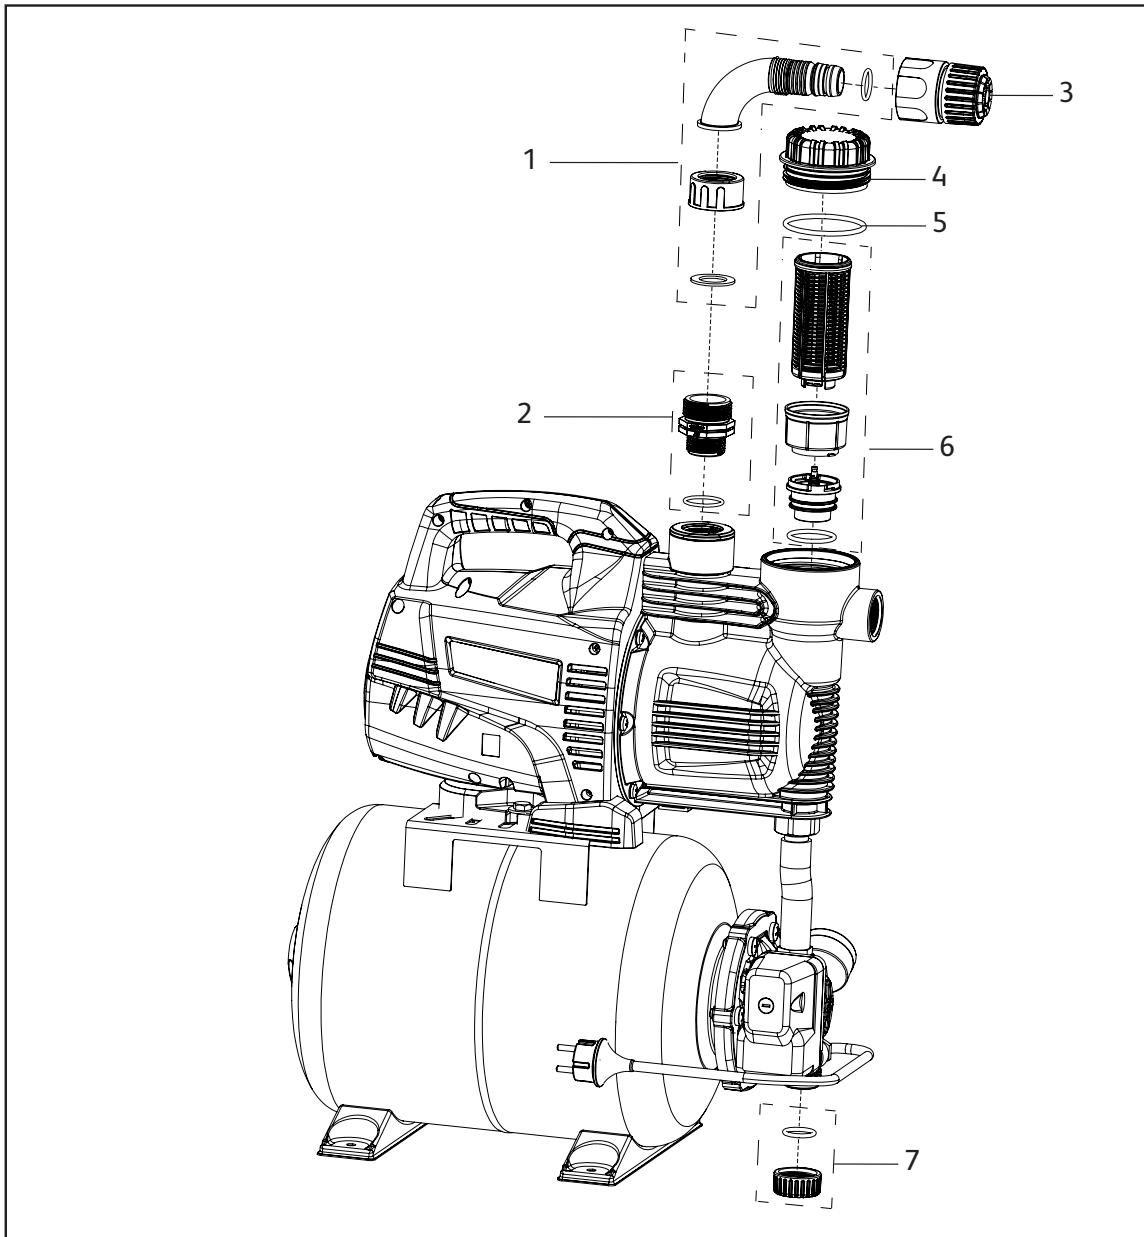

Spares Part Numbers

	Description	Part No.
1	Multi-stage Curved Connector	483858
2	Coupler 1" - 1 3/4" Double Male	483730
3	High Flow Coupling	382410
4	Jet 3000 K7 Filter Cap	483801
5	Tap Seal	782561
6	Filter	483777
7	Drain Cap	483778