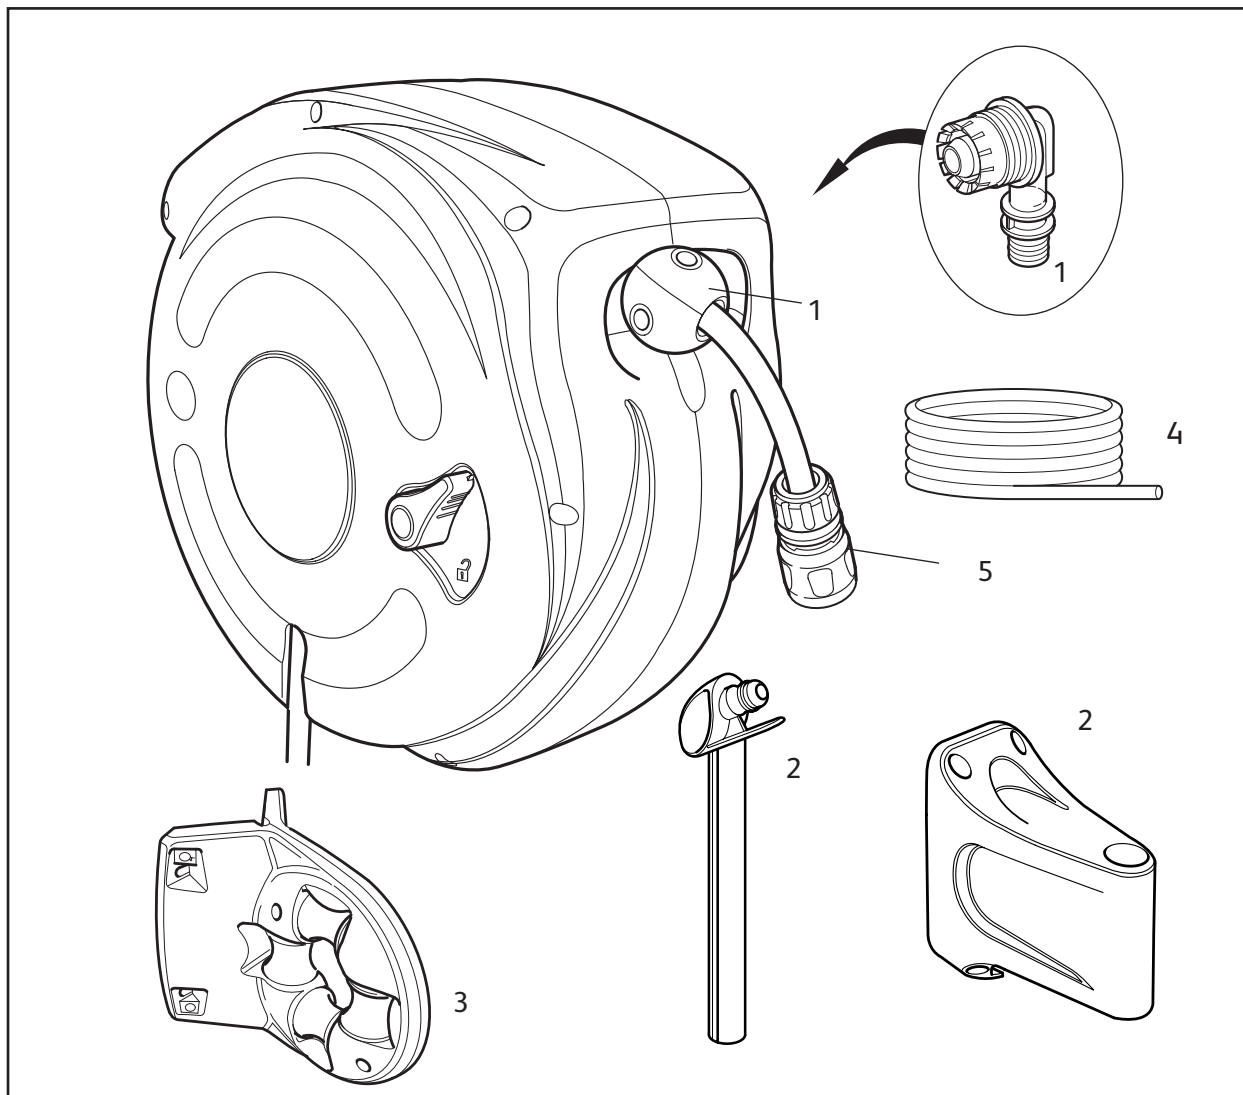

Spares Part Numbers

	Description	Part No.
1	Auto Reel Annual Service Kit Contains replacement inlet assembly, new ball stop, and silicone grease to lubricate inlet prior to replacement.	Z71022
2	Wall Bracket & Pivot Tube	Z71023
3	Hose Guide	2392
4	Hose Replacement Kit 10m Silver Hose Coil, Inlet Barb, Retaining Clip, O-ring, Herbie clip & instructions	Z21917
5	9mm AquaStop Connector	Z21615