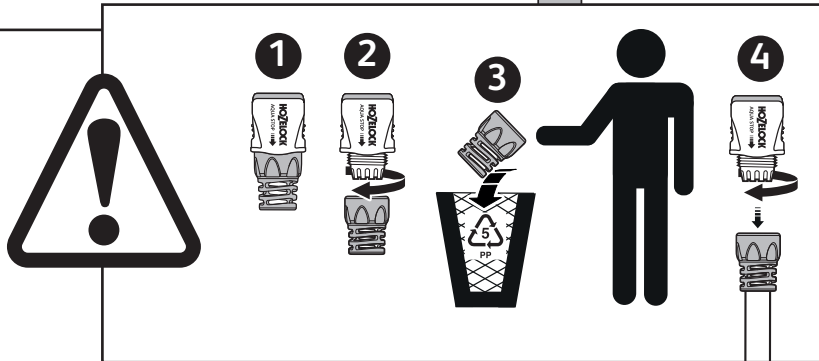

Spares Part Numbers		
	Description	Part No.
1	Replacement Tuffhoze Connector	Z71041
2	Male Spindle Inlet - to make Tuffhoze compatible with all open reels & carts	Z71040