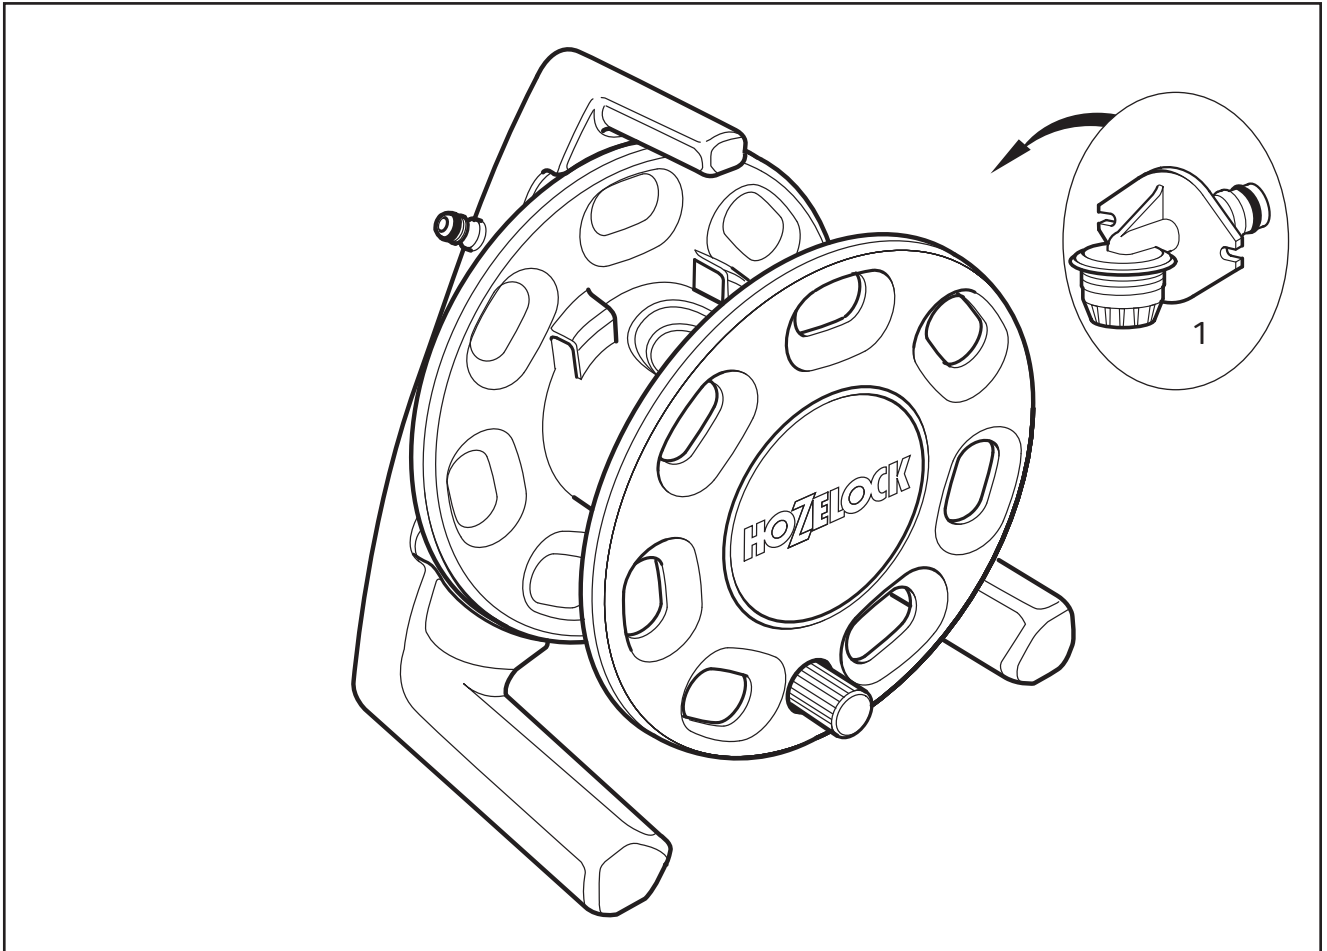

Spares Part Numbers

	Description	Part No.
1	Inlet assembly	Z21918