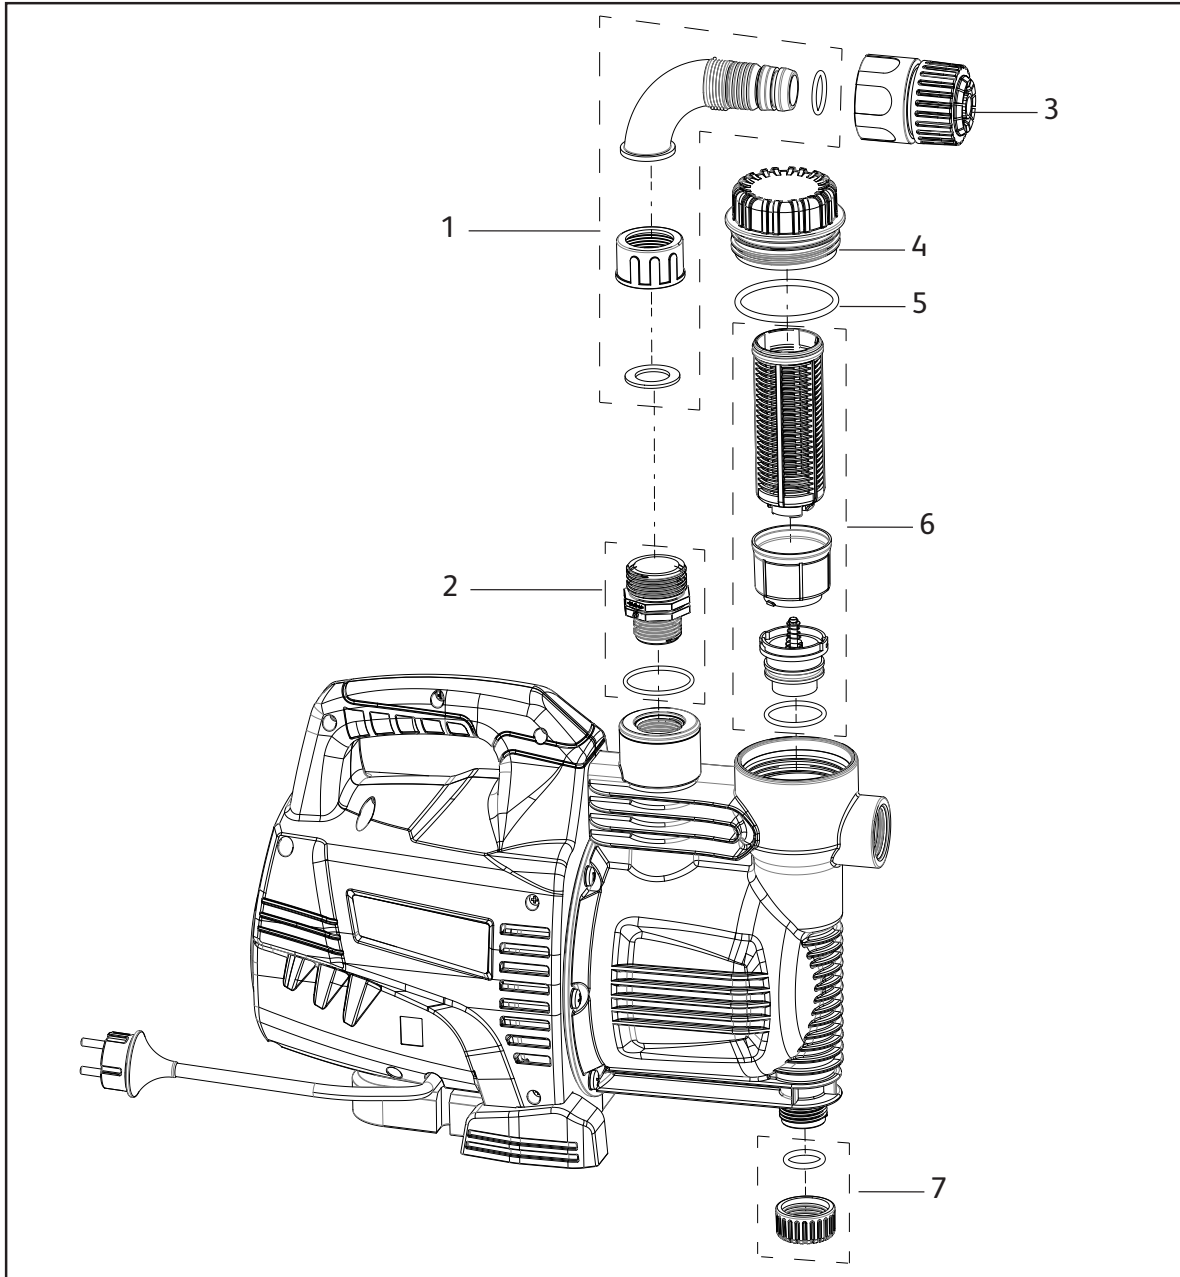

Spares Part Numbers

	Description	Part No.
1	Multi-stage Curved Connector	483858
2	Coupler 1" - 1 3/4" Double Male	483730
3	High Flow Coupling	382410
4	Jet 3000 K7 Filter Cap	483801
5	Tap Seal	782561
6	Filter	483777
7	Drain Cap	483778