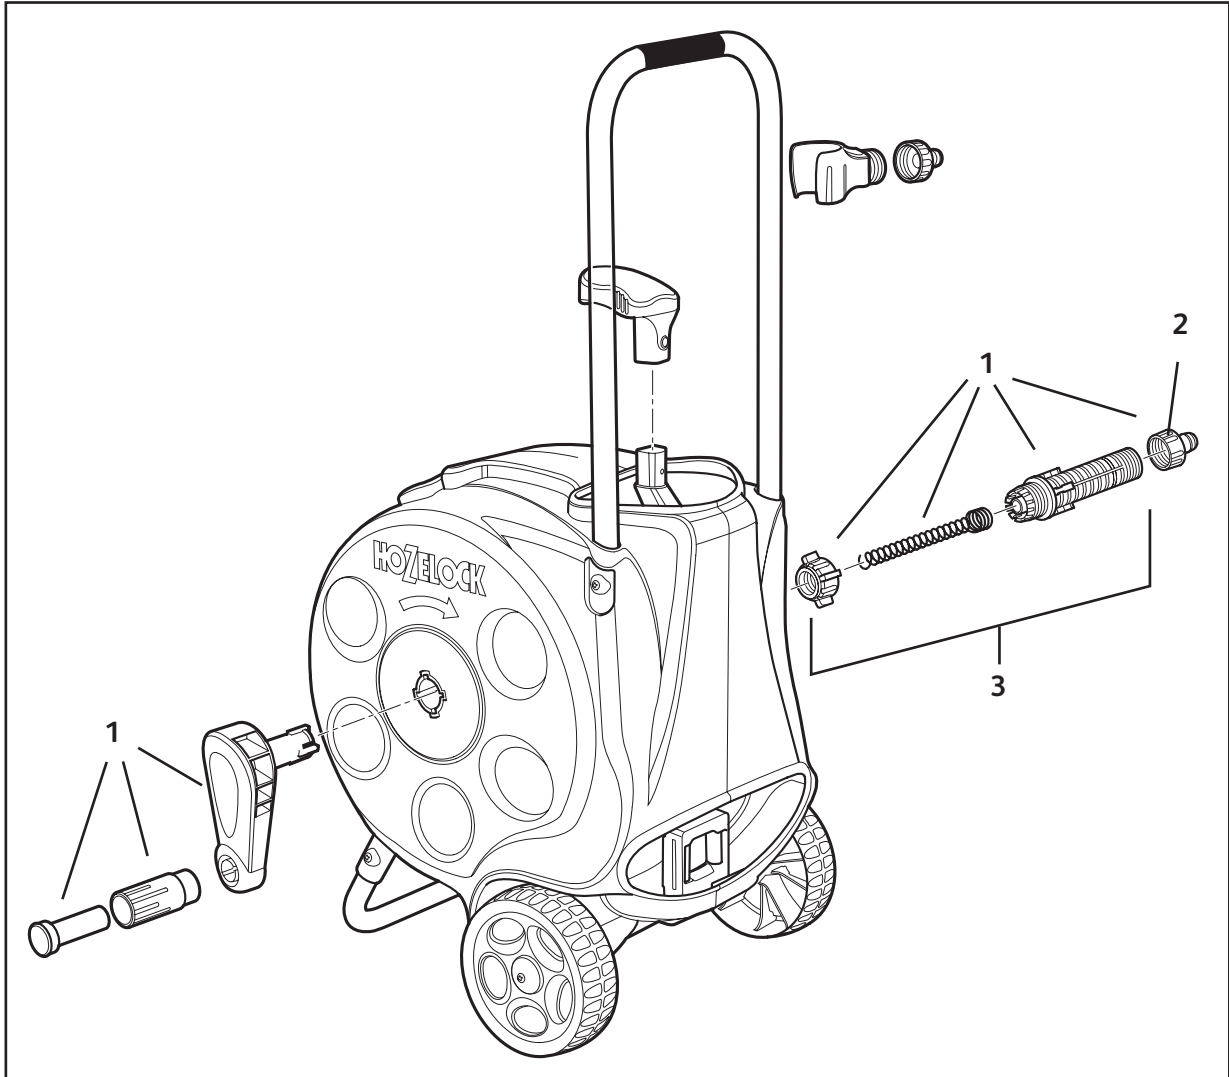

## Spares Part Numbers

	Description	Part No.
1	Fast Reel/Cart Annual Service Kit Contains replacement handle sleeve and plug, replacement inlet assembly and cir-clip, silicone grease to lubricate inlet prior to replacement	Z71020
2	Hose Replacement Kit 40m ½" Fast Reel Coil; Support Spring, Hose Connector, Herbie Clip & instructions	Z21920