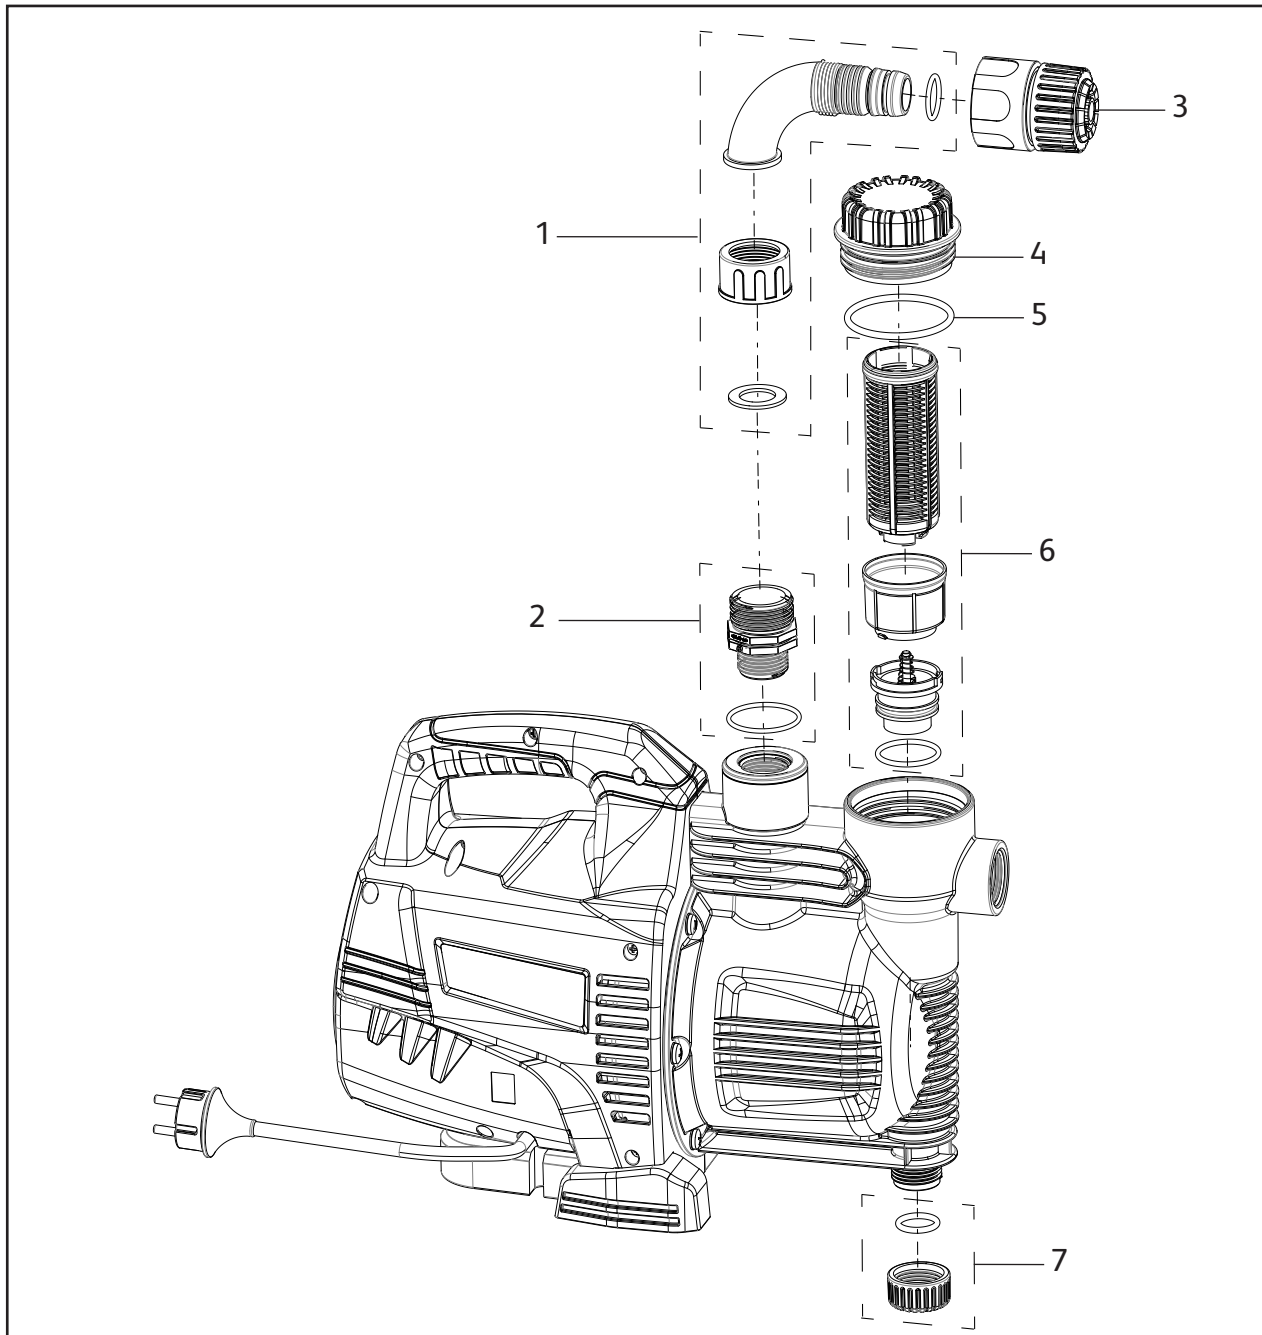

Spares Part Numbers

	Description	Part No.
1	Multi-stage Curved Connector	483858
2	Coupler 1" - 1 3/4" Double Male	483730
3	High Flow Coupling	382410
4	Jet 3000 K7 Filter Cap	483801
5	Tap Seal	782561
6	Filter	483777
7	Drain Cap	483778