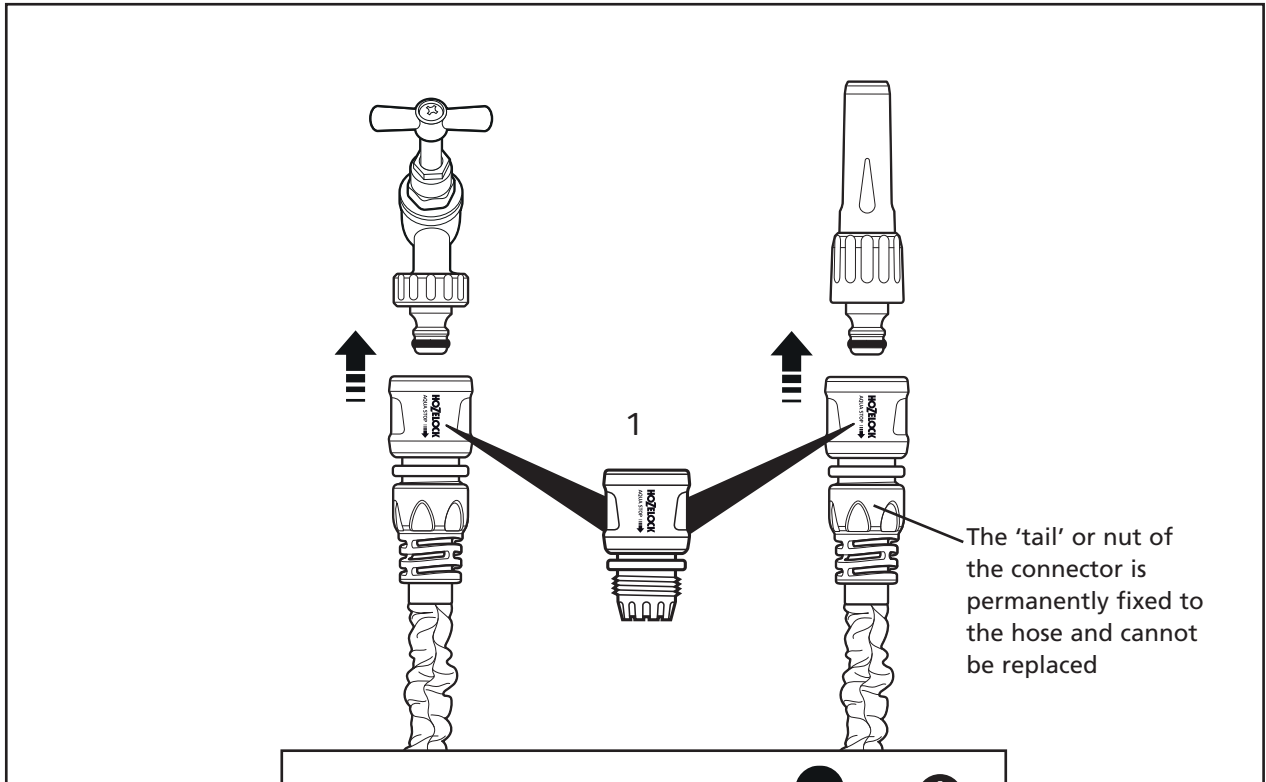

Spares Part Numbers

	Description	Part No.
1	Replacement 9mm AquaStop Connector	Z21615