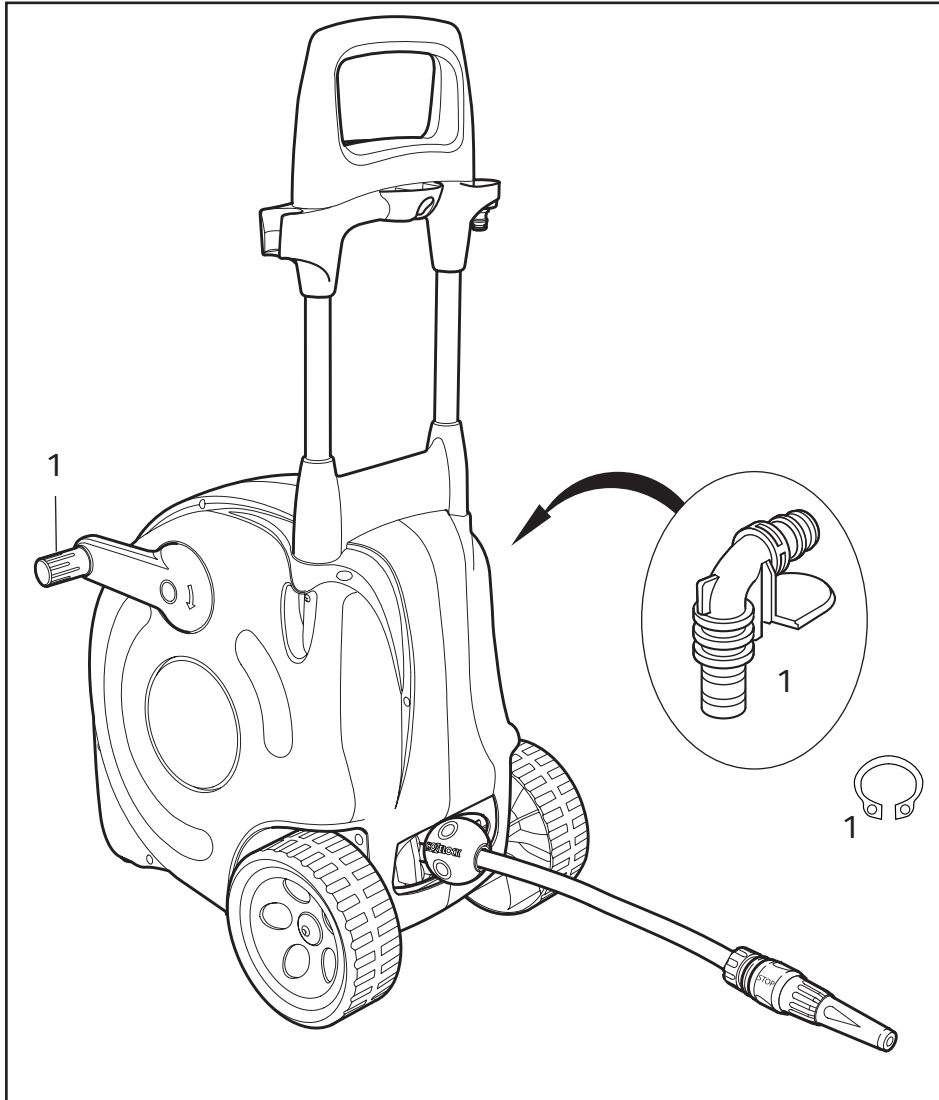

Spares Part Numbers

	Description	Part No.
1	Fast Reel/Cart Annual Service Kit Contains replacement handle and plug, replacement inlet assembly and cir-clip, silicone grease to lubricate inlet prior to replacement	Z71020