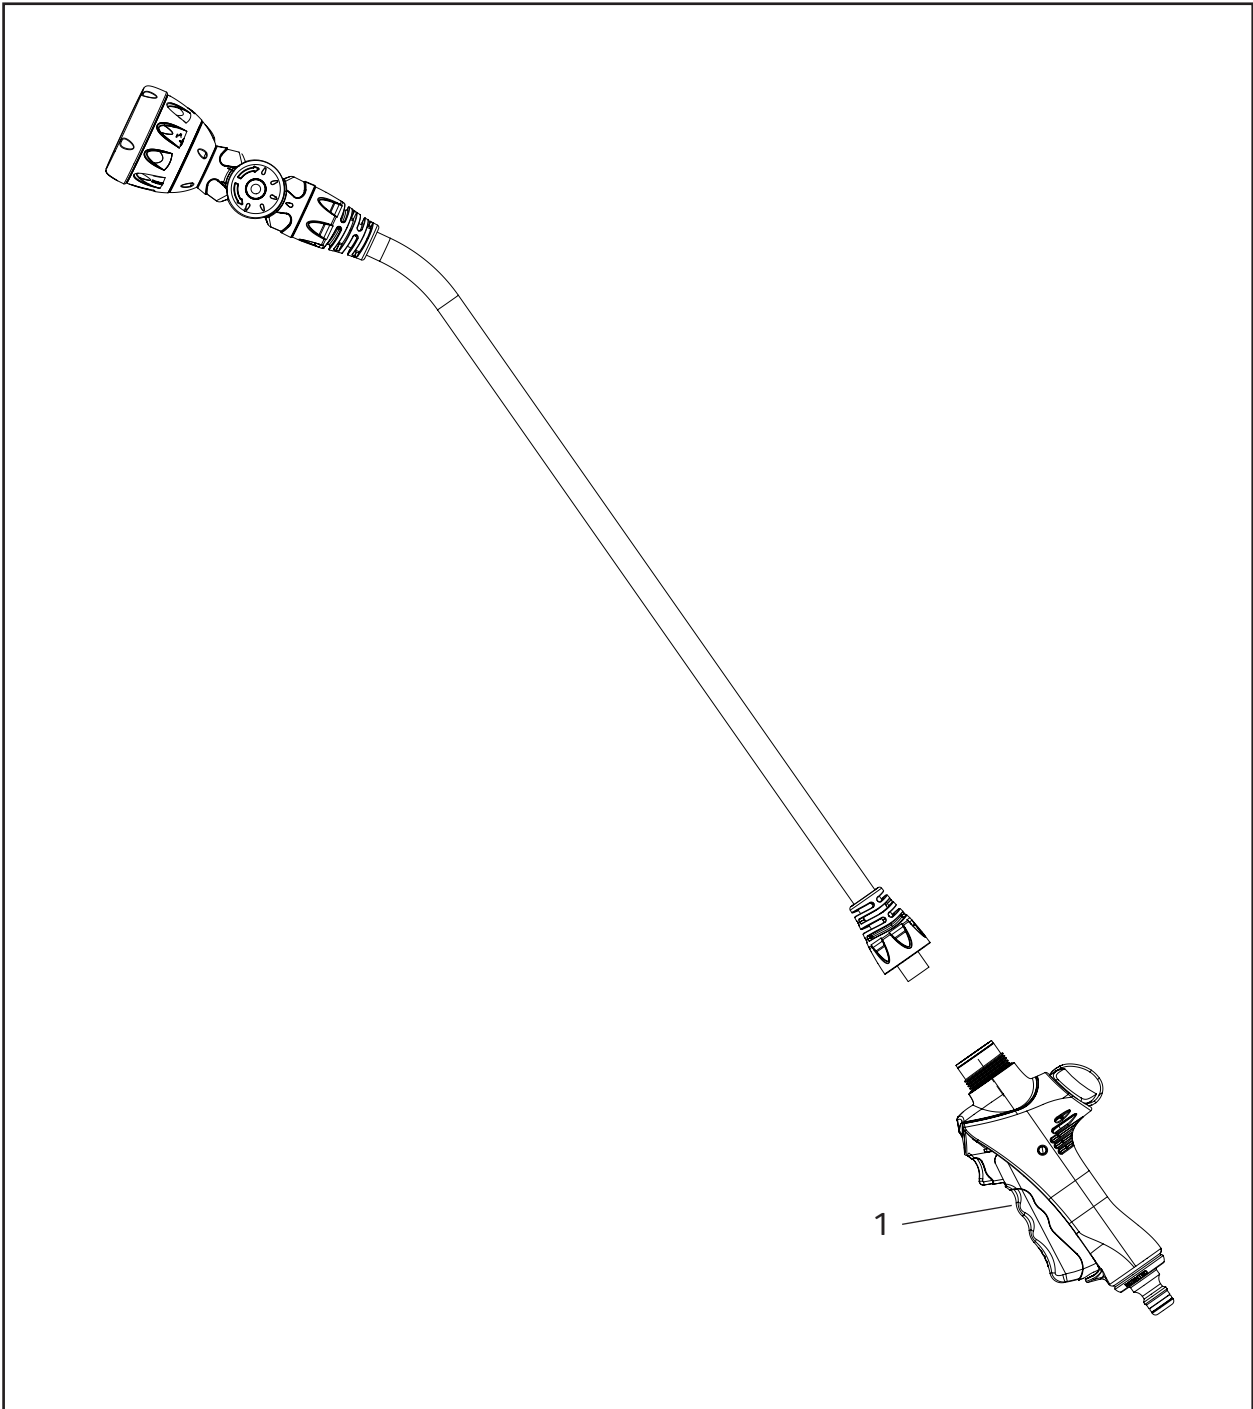

Lance Spray Plus 90

2697

Spares Part Numbers

	Description	Part No.
1	Lance Spray Trigger	Z71016 +90