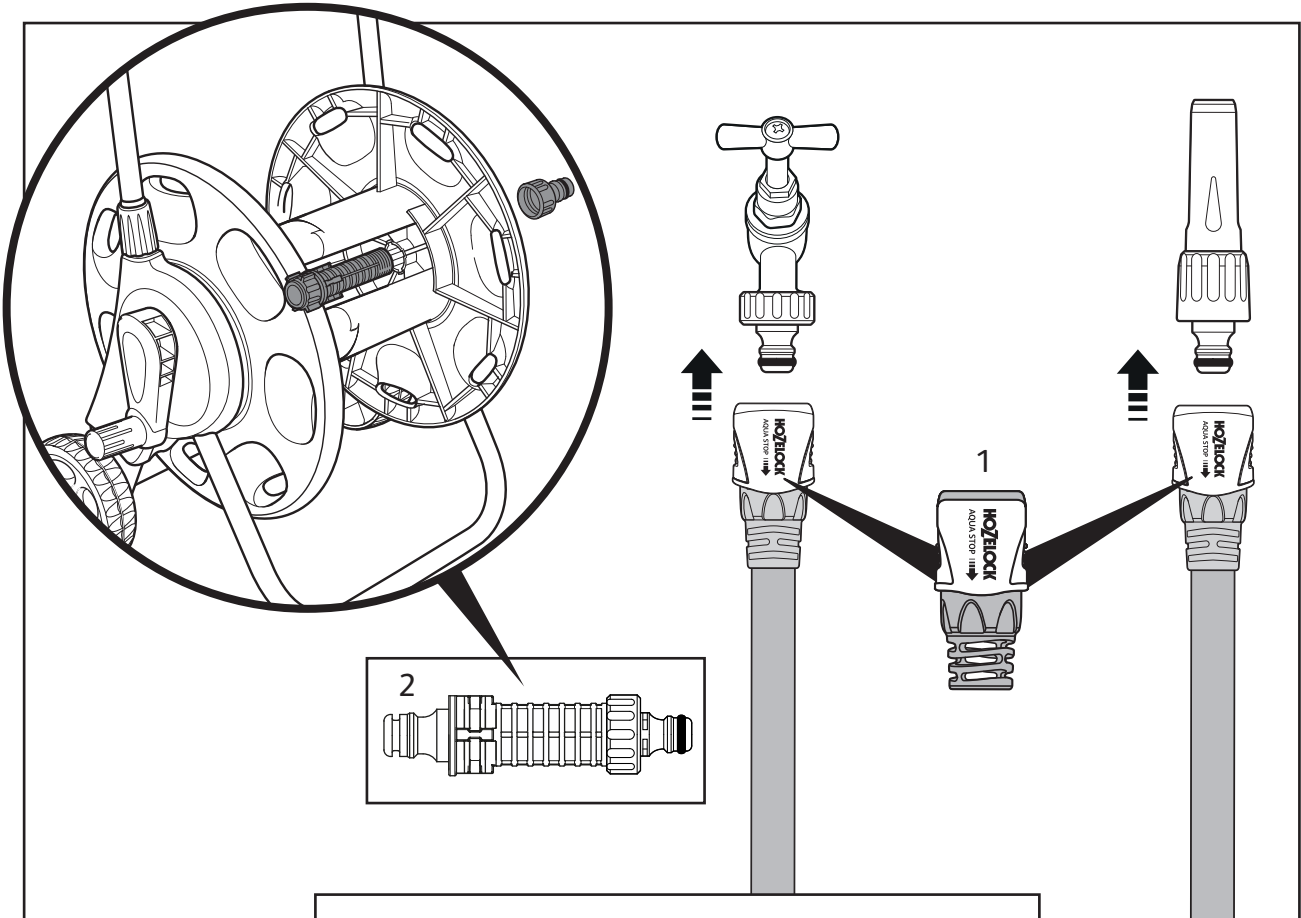

Spares Part Numbers		
	Description	Part No.
1	Replacement Tuffhoze Connector	Z71041
2	Male Spindle Inlet - to make Tuffhoze compatible with all open reels & carts	Z71040