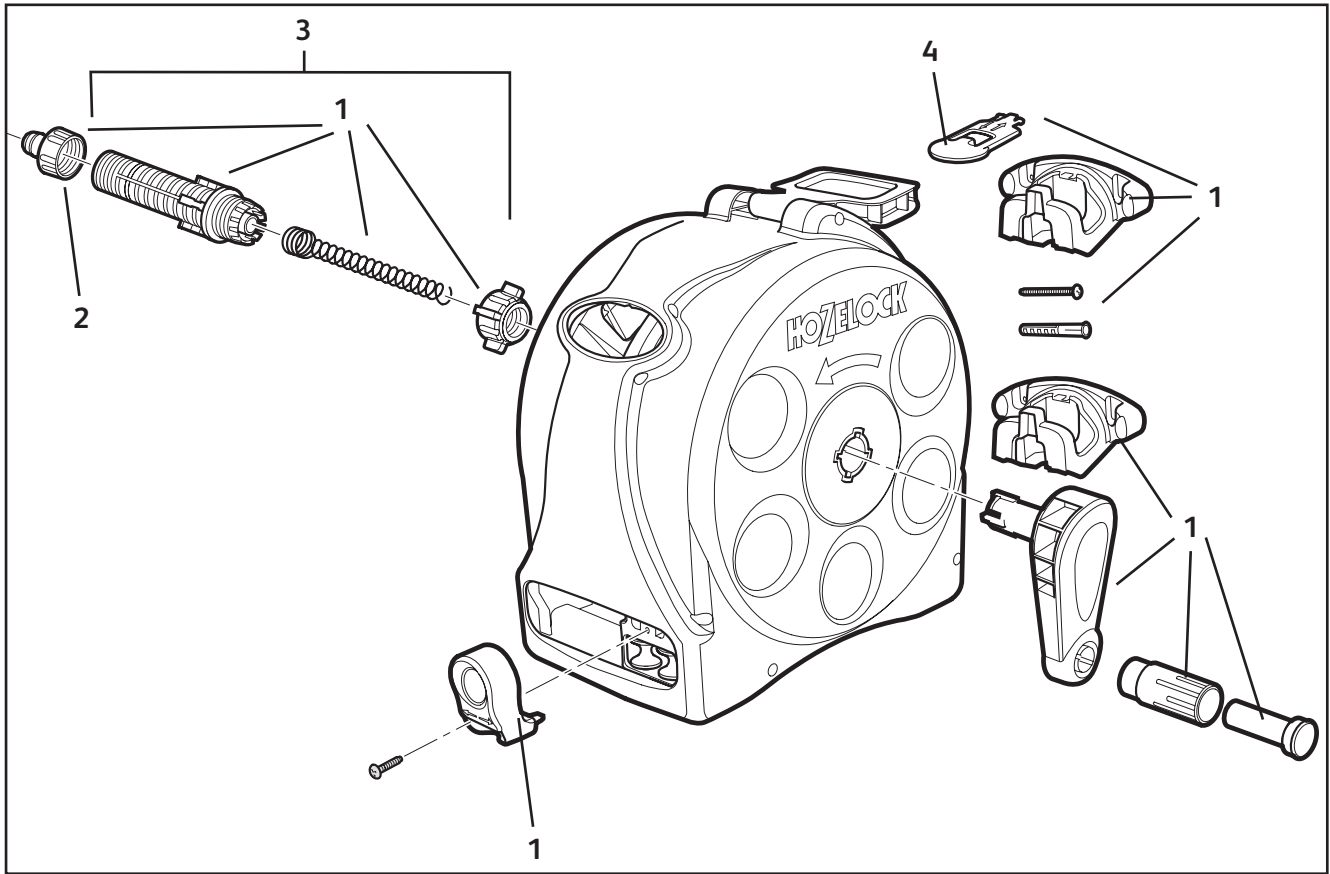

Spares Part Numbers

	Description	Part No.
1	Compact Reel/Cart Service Kit Contains replacement rewind handle, new inlet assembly, replacement anti-kink stainless steel spring, and silicone gel to lubricate inlet prior to replacement. Plus new wall brackets, 1x red locking clip. Includes fittings, spindle, 5/8" BSP Threaded Adaptor, and layering mechanism	Z71024
2	5/8" BSP Threaded Adaptor*	Z21755
3	Inlet Assembly*	Z71033
4	Locking clips x2*	Z71032

*Also included in Z71024