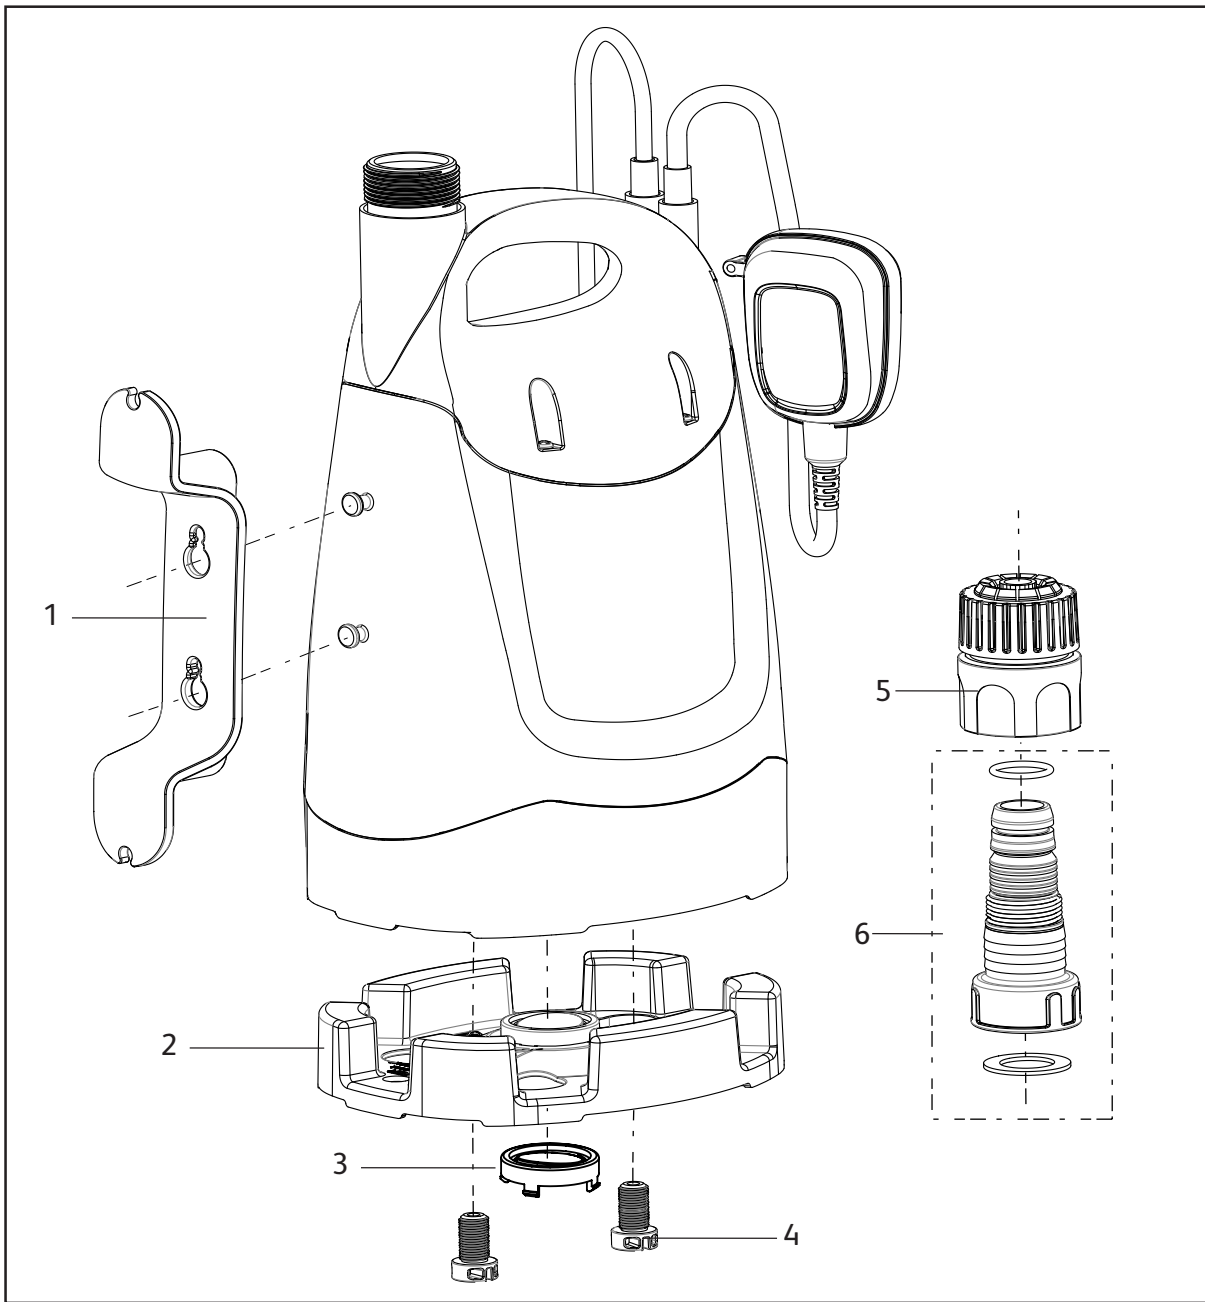

Spares Part Numbers

	Description	Part No.
1	Cable Support	483818
2	Reversible Base	483769
3	Non-Return Valve	483817
4	Screws (x2) for Reversible Base	483815
5	High flow coupling	382410
6	Multi-stage Straight Connector	483878