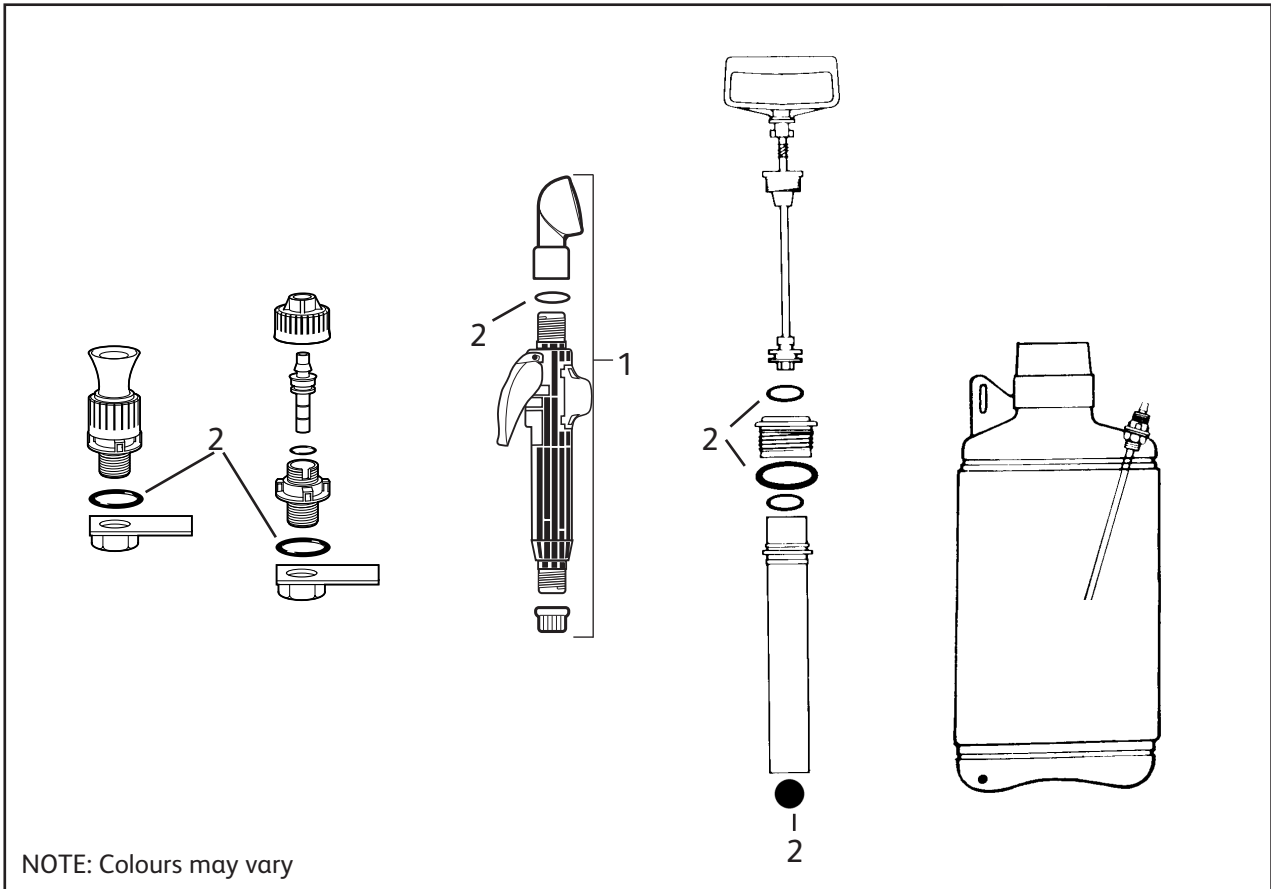

4140
(obsolete)

Description	Part Number
1 Trigger Assembly & Rose Head* (includes lance handle)	4117
2 Annual Service Kit	4092
3 Hose (not shown)	4099

* No longer lockable

NOTE: Colours may vary

Description	Part Number
1 Pressure Valve	4132
2 Outlet Complete / Dip Tube	4130
3 Trigger Assembly & Rose Head* (includes lance handle)	4117
4 Annual Service Kit	4125
5 Pump Assembly	4128
6 Hose	4099