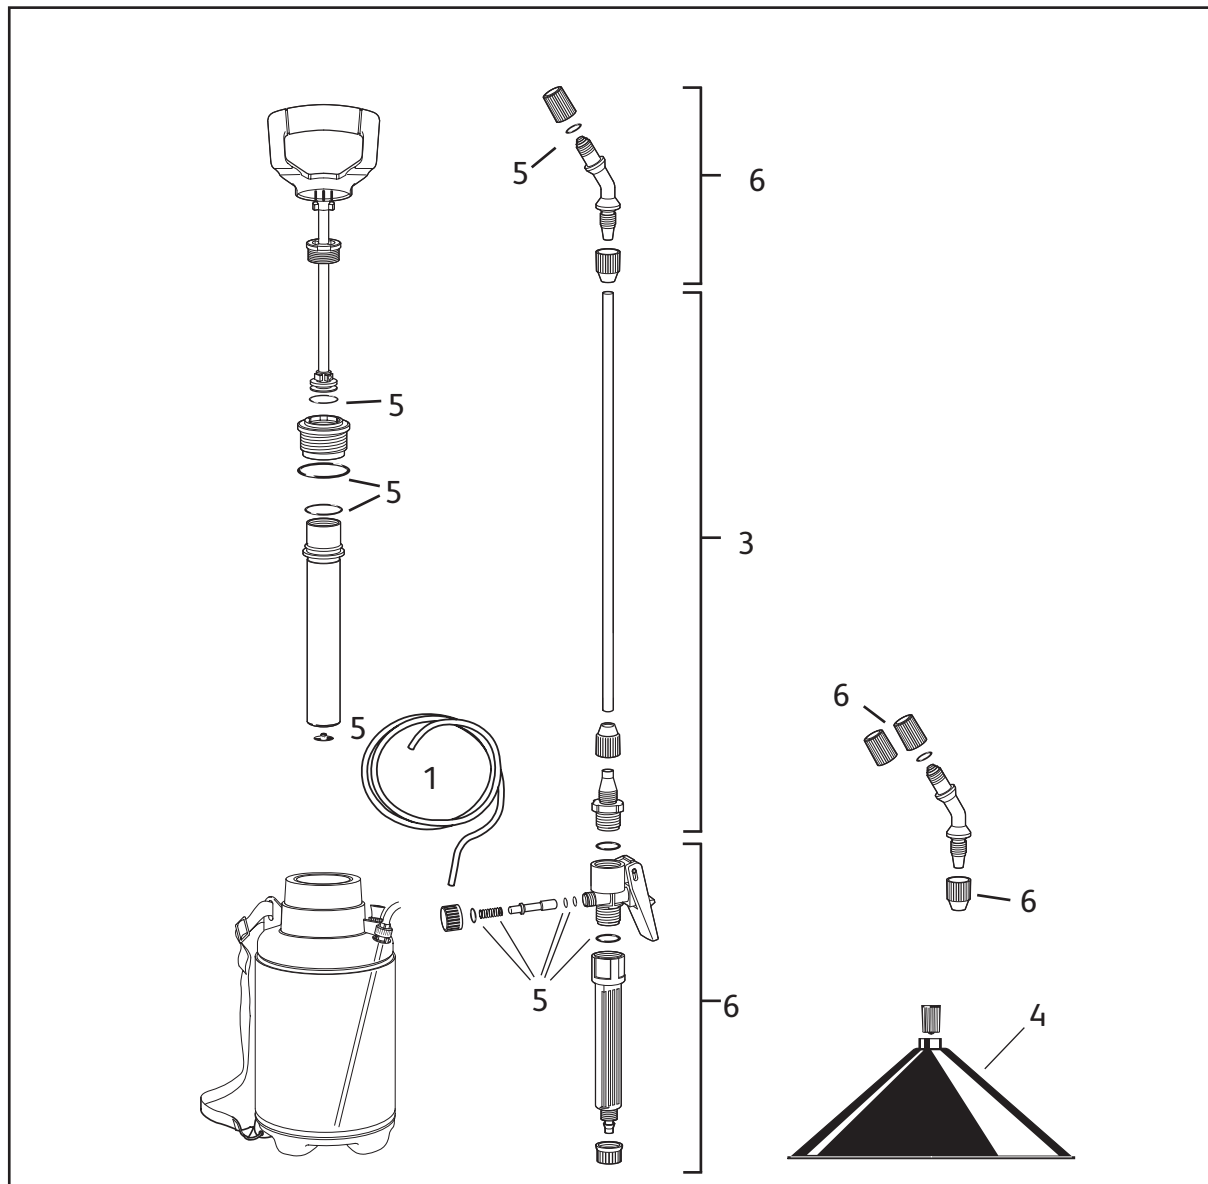

FROM 2008

Killaspray 5L Killaspray 7L Killaspray 10L

4605
(obsolete)

4607
(obsolete)

4610
(obsolete)

Description	Part Number
1 Grey Hose	4099
2 Trigger Assembly (inc lance handle)	4104
3 Lance/Extension 30cm (inc ext. adaptor)	4106
4 Weedkiller Hood & Fan Spray	4112
5 Annual Service Kit	4092
6 Replacement Nozzles Kit (Jet & Fan)	4103