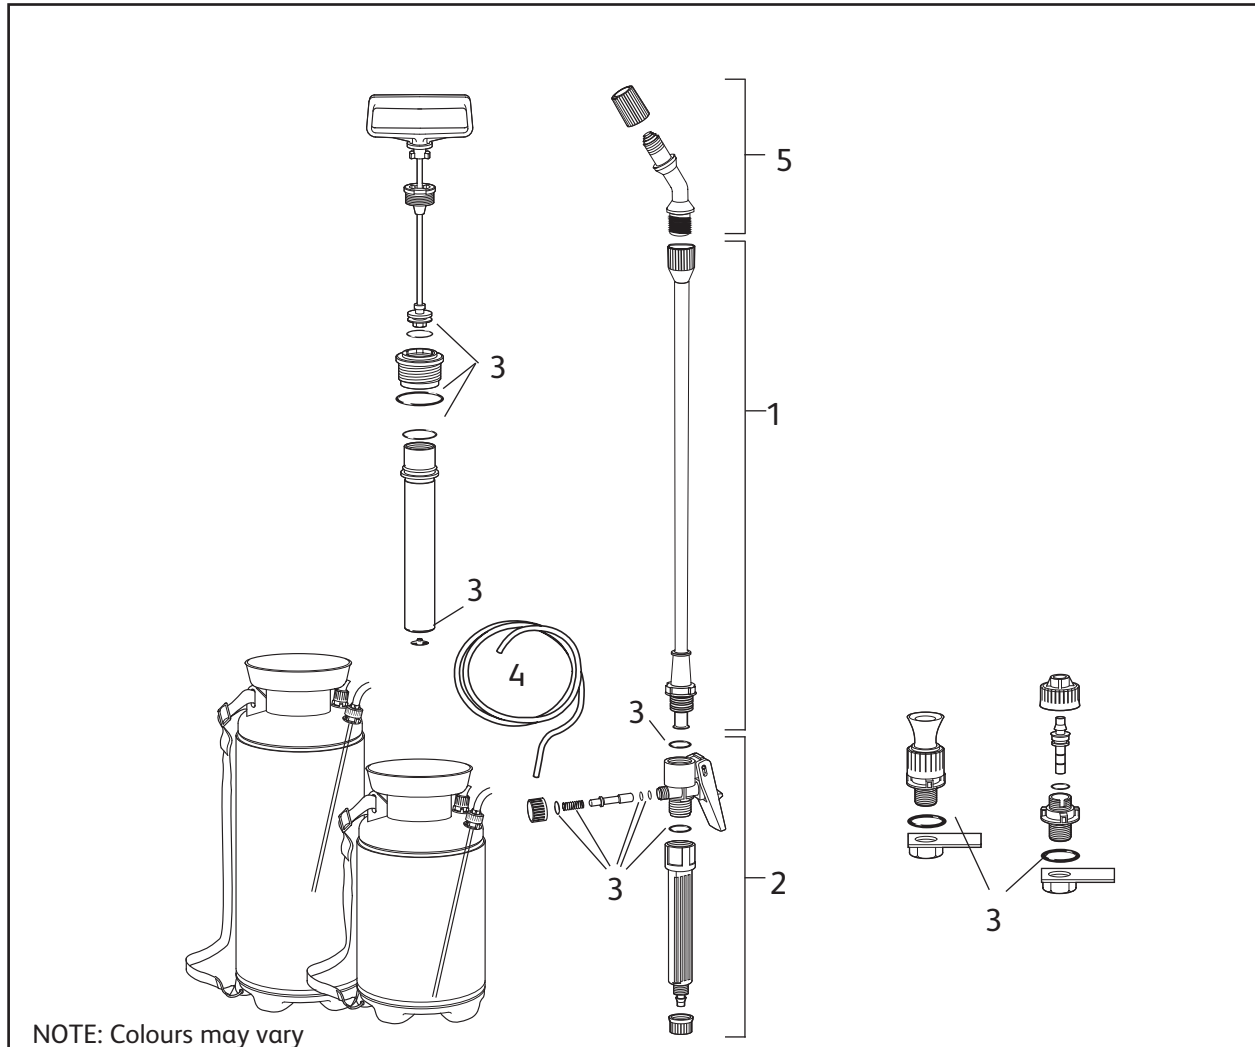

Promotional 3L Promotional 5L Promotional 8L

4443
(obsolete)

4445
(obsolete)

4448
(obsolete)

NOTE: Colours may vary

Description	Part Number
1 Lance/Extension 30cm (inc extension adaptor)	4106
2 Trigger Assembly (inc lance handle)	4104
3 Annual Service Kit	4092
4 Hose	4099
5 Nozzle Set (inc. Fan Spray)	4103
6 Weedkiller Cone (not shown)	4112