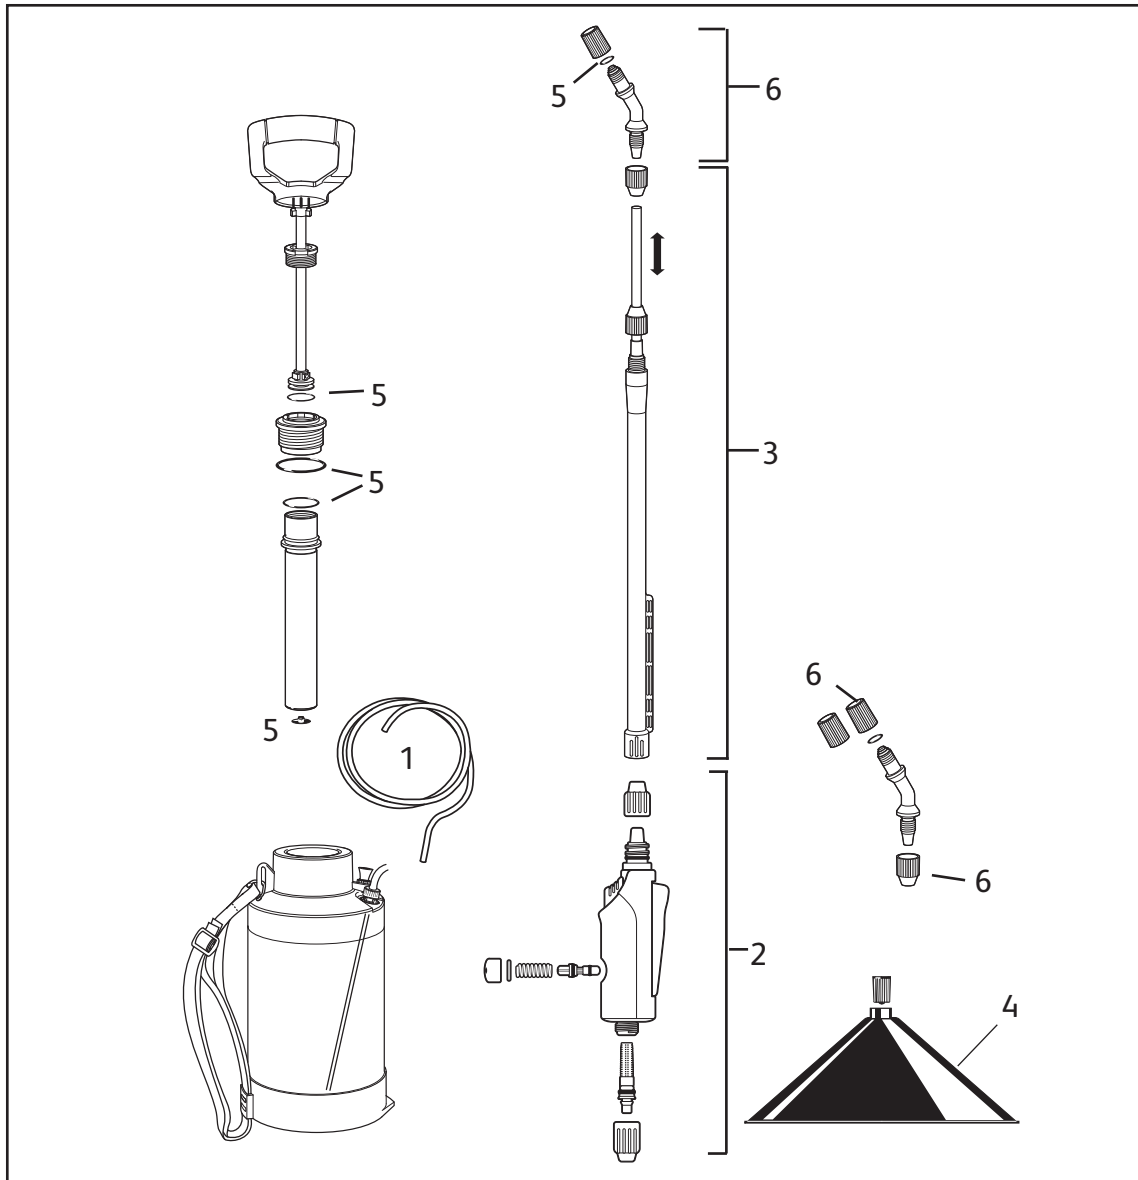

FROM 2008

Killaspray Plus 5L Killaspray Plus 7L Killaspray Plus 10L

4905
(obsolete)

4907
(obsolete)

4910
(obsolete)

Description	Part Number
1 Grey Hose	4099
2 Trigger Assembly	4135
3 Telescopic Lance 85cm*	4107
4 Weedkiller Hood & Fan Spray	4112
5 Annual Service Kit	4092
6 Replacement Nozzles Kit (Jet & Fan)	4103
7 Lance/Extension 30cm* (inc ext. adaptor)	4106

* Telescopic Lance (3) can be replaced by Lance/Extension Lance (7), or vice versa