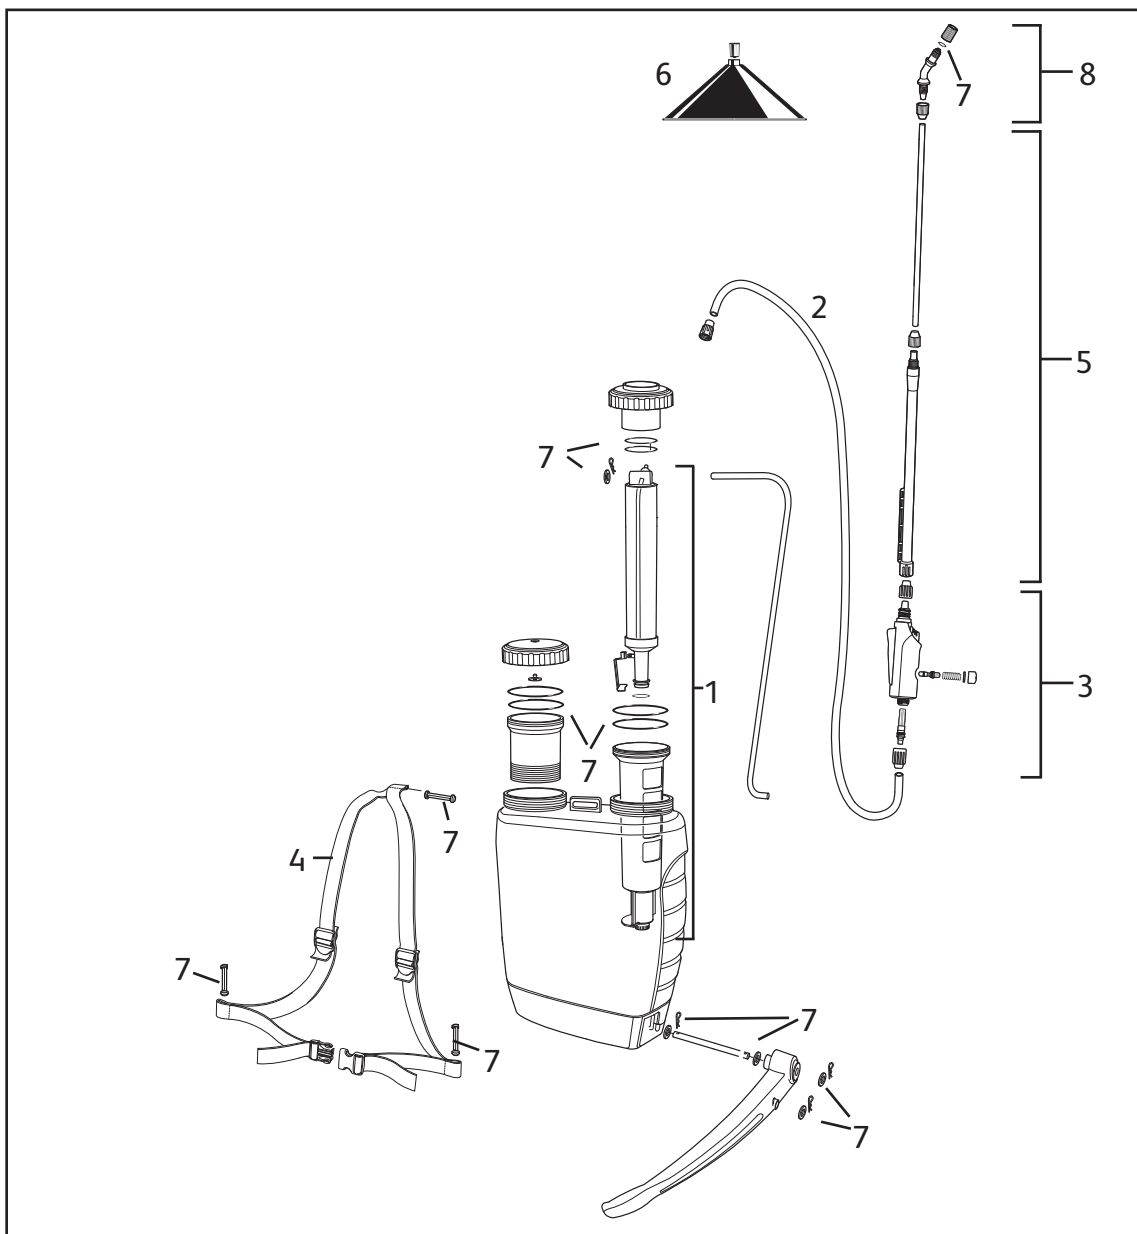

FROM 2008

Killaspray 12L

Killaspray 16L

4612
(obsolete)

4616
(obsolete)

Description	Part Number
1 Complete Pump Assembly	4097
2 1.3m Grey Hose	4100
3 Trigger Assembly	4135
4 Strap	280204
5 85cm Telescopic Lance	4107
6 Weedkiller Hood & Fan Spray	4112
7 Annual Service Kit	4093
8 Replacement Nozzles Kit (Jet & Fan)	4103
9 Extension Lance 30cm (not shown)	4106