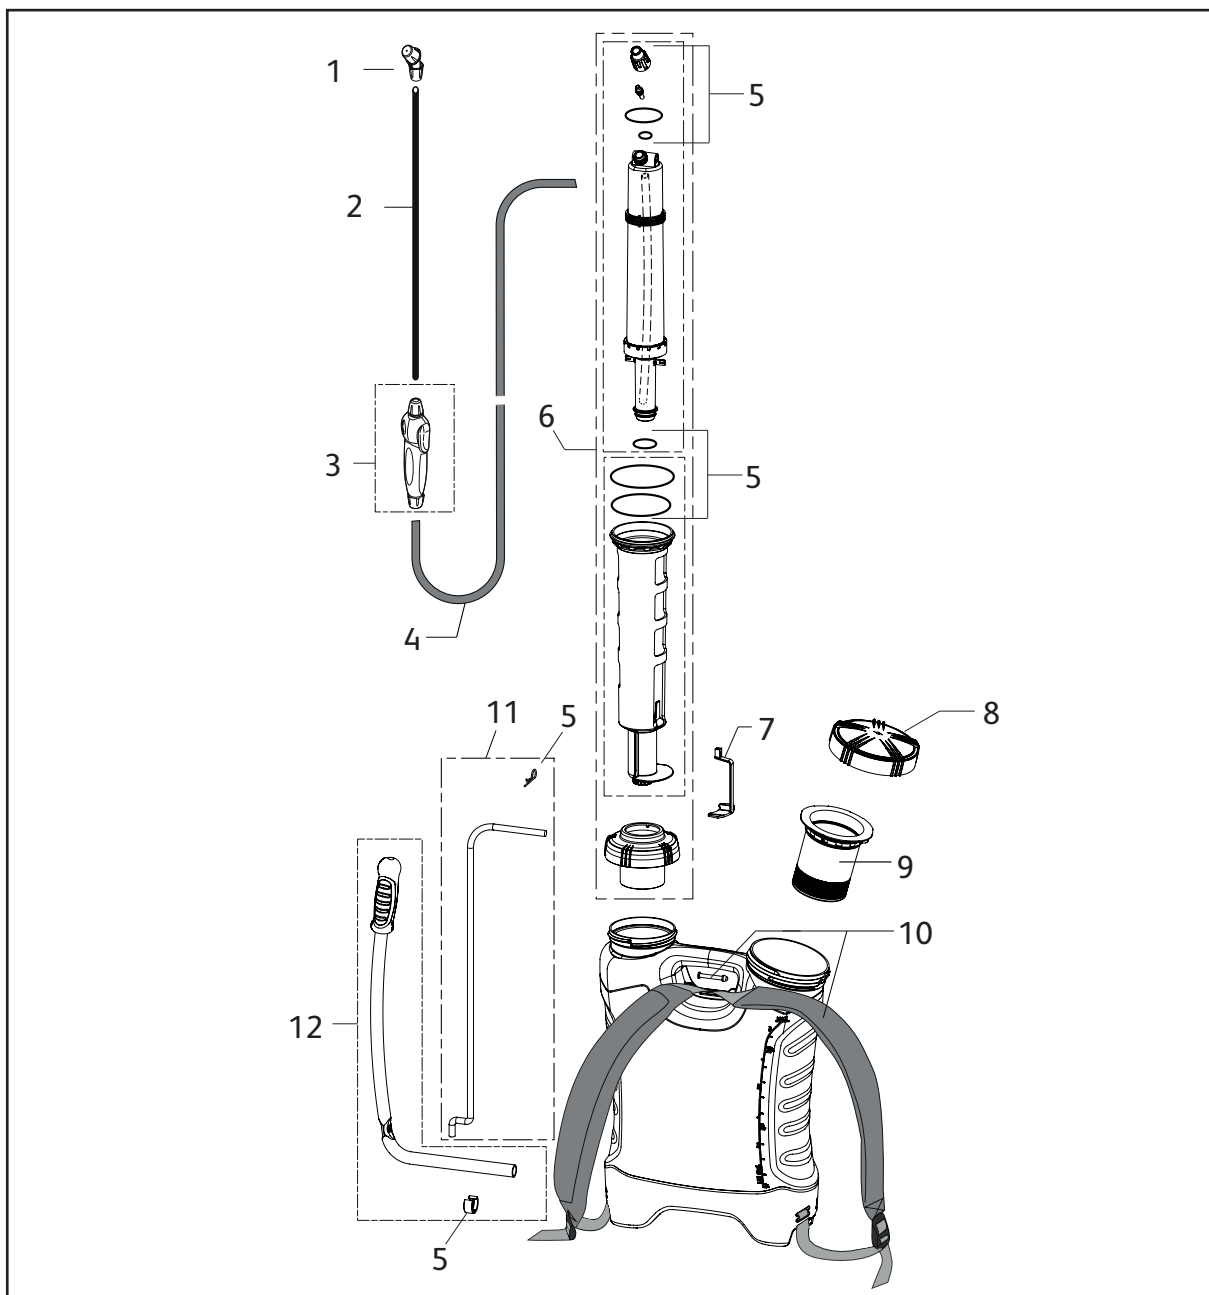

Hozelock Plus 12L Hozelock Plus 16L

Description	Part Number
1 Spray Nozzle Set	282878
2 60cm Fibreglass Lance	283240
3 Trigger Assembly	284104
4 Hose	482587
5 Annual Service Kit	284084
6 Complete Pump Assembly	382400
7 Agitator	284088
8 Cap	284070
9 Filter	284087
10 Strap	280204
11 Metal link	284090
12 Pumping Arm	284103