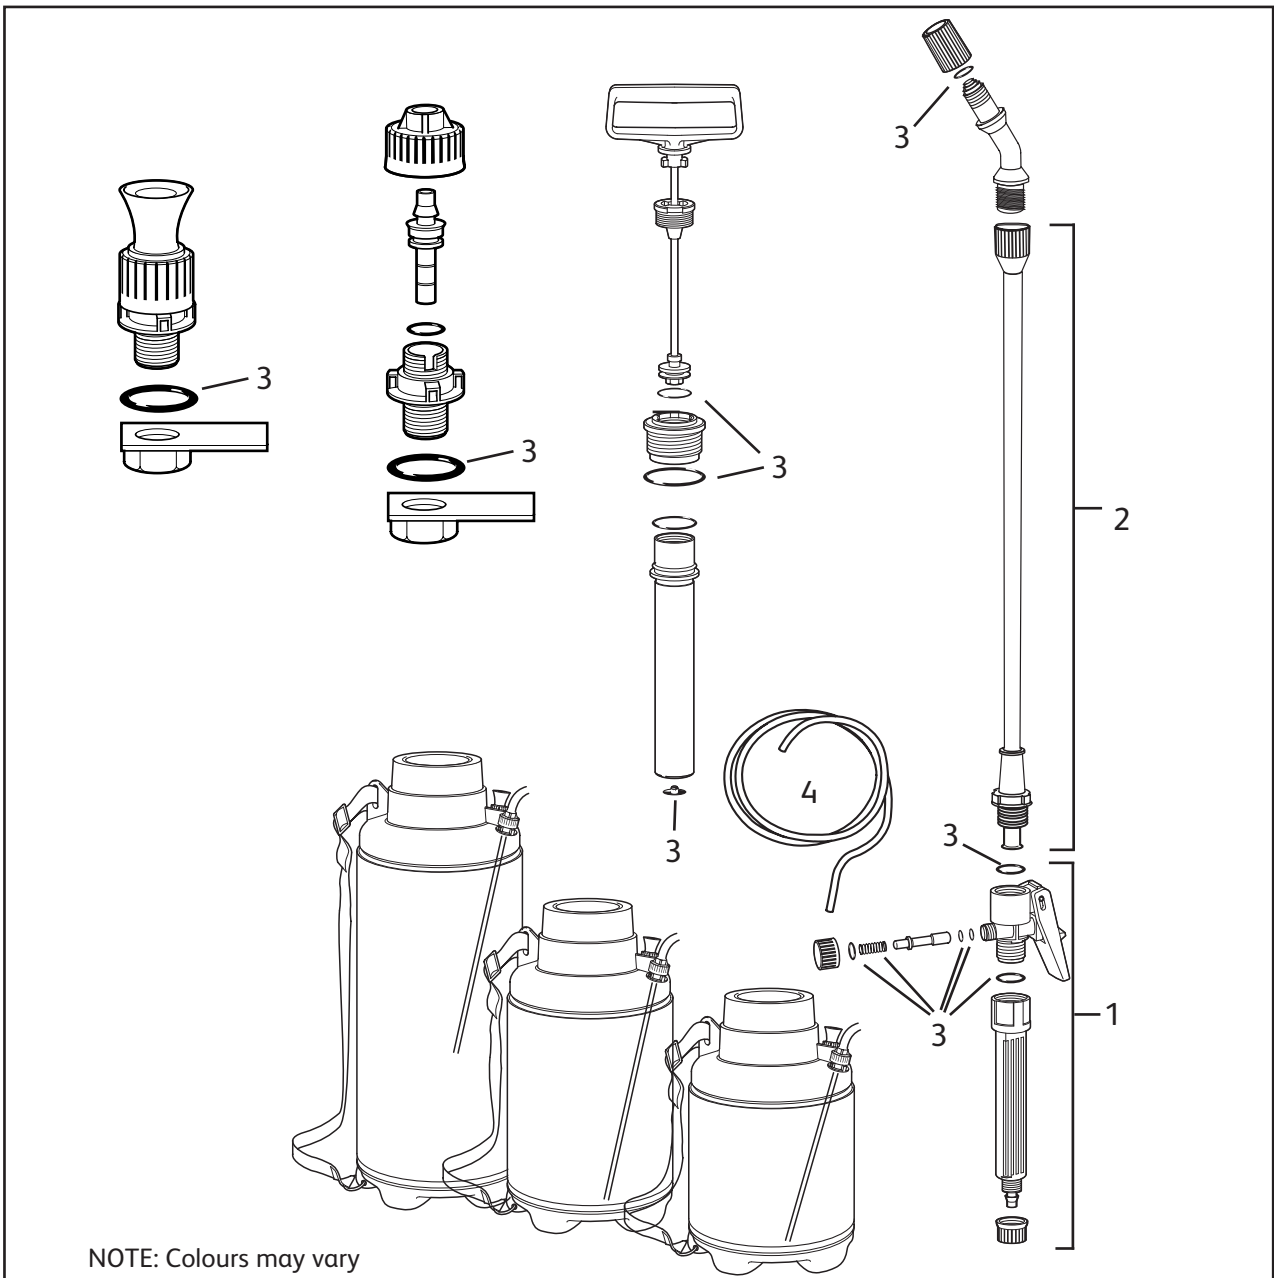

Killaspray 3L

Killaspray 5L

Killaspray 8L

4513
(obsolete)

4515
(obsolete)

4518
(obsolete)

Description	Part Number
1 Trigger Assembly (inc lance handle)	4104
2 Lance/Extension 30cm (inc extension adaptor)	4106
3 Annual Service Kit	4092
4 Hose	4099