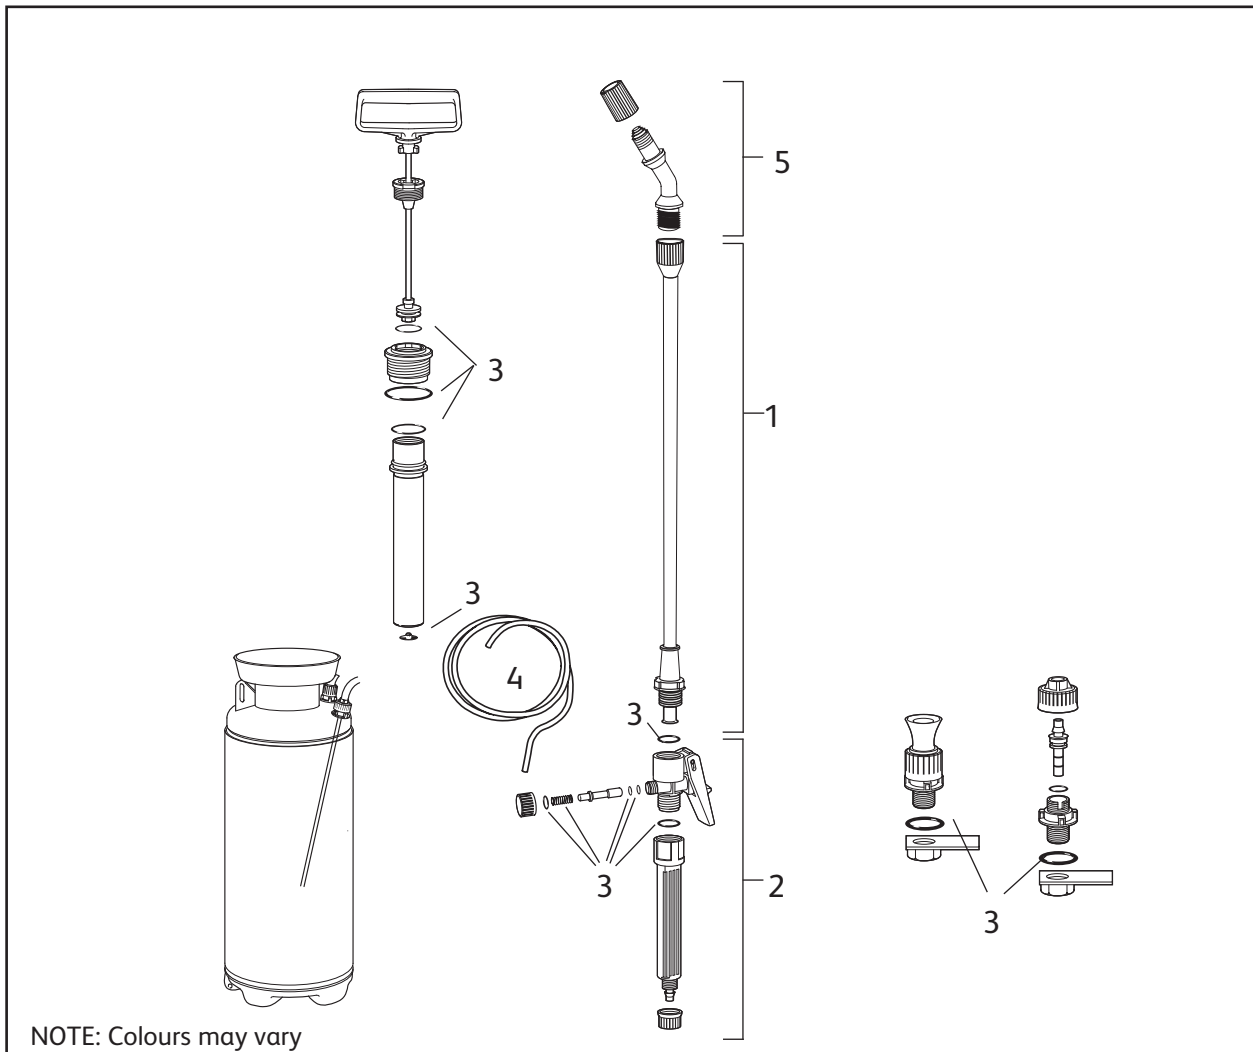

Hozelock 7L ASL 7L

4127
(obsolete)

4127
(obsolete)

Description	Part Number
1 Lance/Extension 30cm (inc ext. adaptor)	4106
2 Trigger Assembly (includes lance handle)	4104
3 Annual Service Kit	4092
4 Hose	4099
5 Nozzle Set (inc. Fan Spray)	4103
6 Weedkiller Cone (not shown)	4112