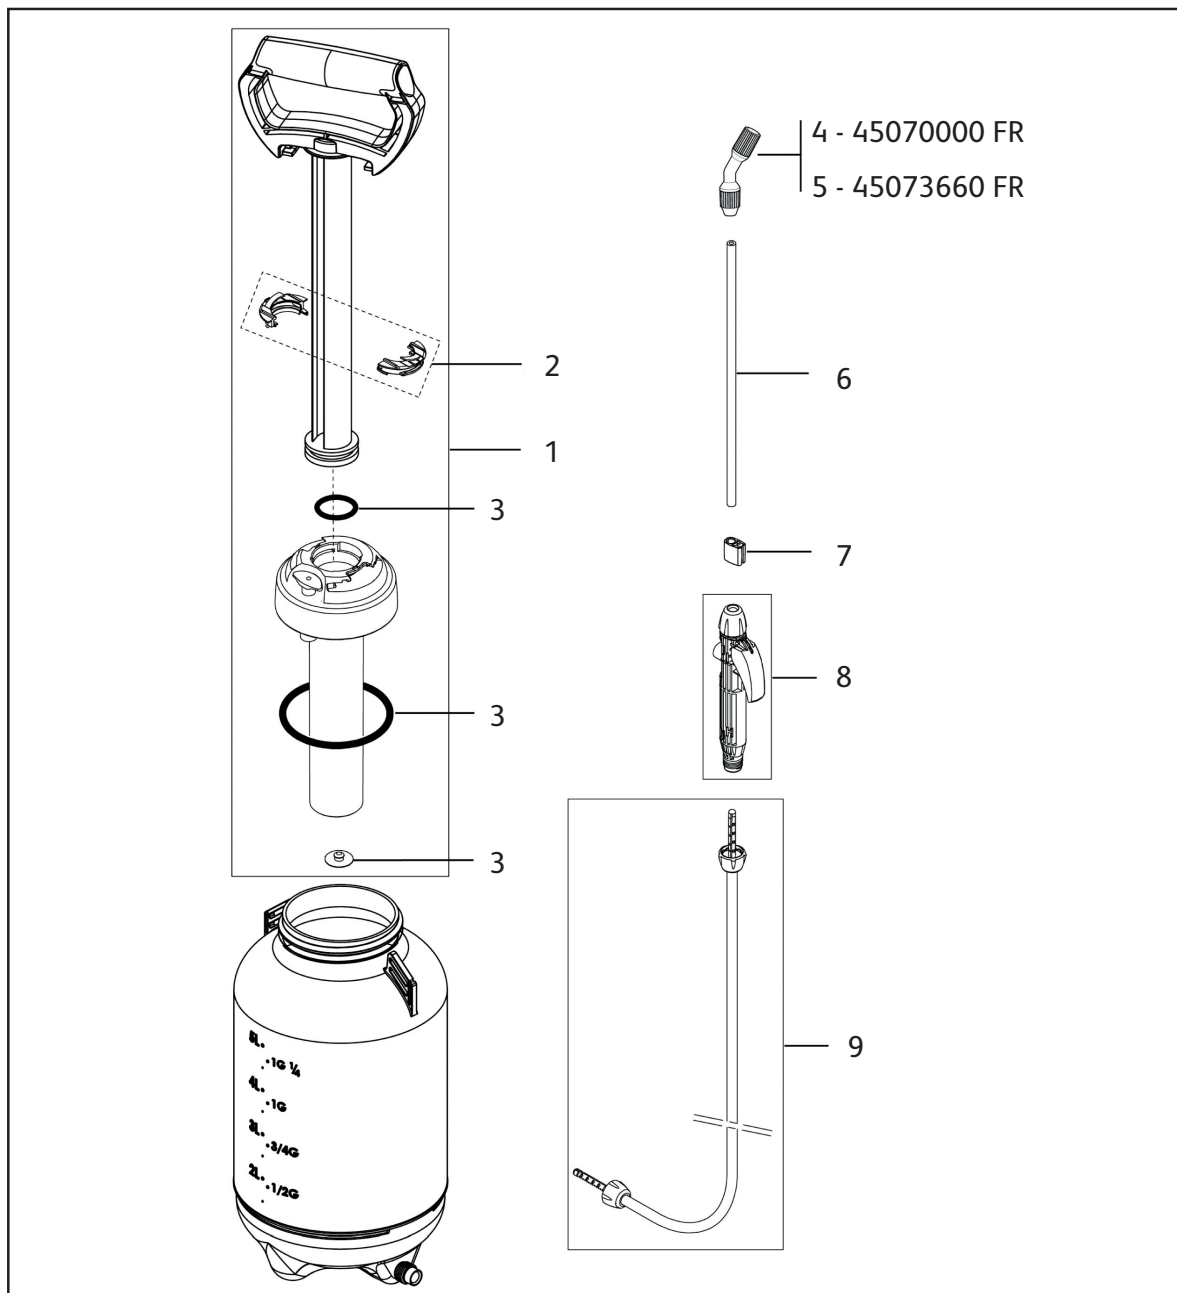

* Telescopic Lance (10) can be replaced by Lance/Extension Lance (11), or vice versa

**FRANCE ONLY
(FROM 2016)**

Standard 7L

**4507 0000FR
(obsolete)**

**4507 3660FR
(obsolete)**

Description	Part Number
1 Pump Barrel Assembly	284016
2 Pump 1/2 Clips Set	283069
3 Annual Service Kit	284027
4 Spray Nozzle Set for 4507 0000 FR	90569-003
5 Spray Nozzle Set for 4507 3660 FR	90574-000
6 30 cm Aluminium Lance	43346
7 Lance Clip	482710
8 Trigger Assembly	282603
9 Hose Assembly	282602