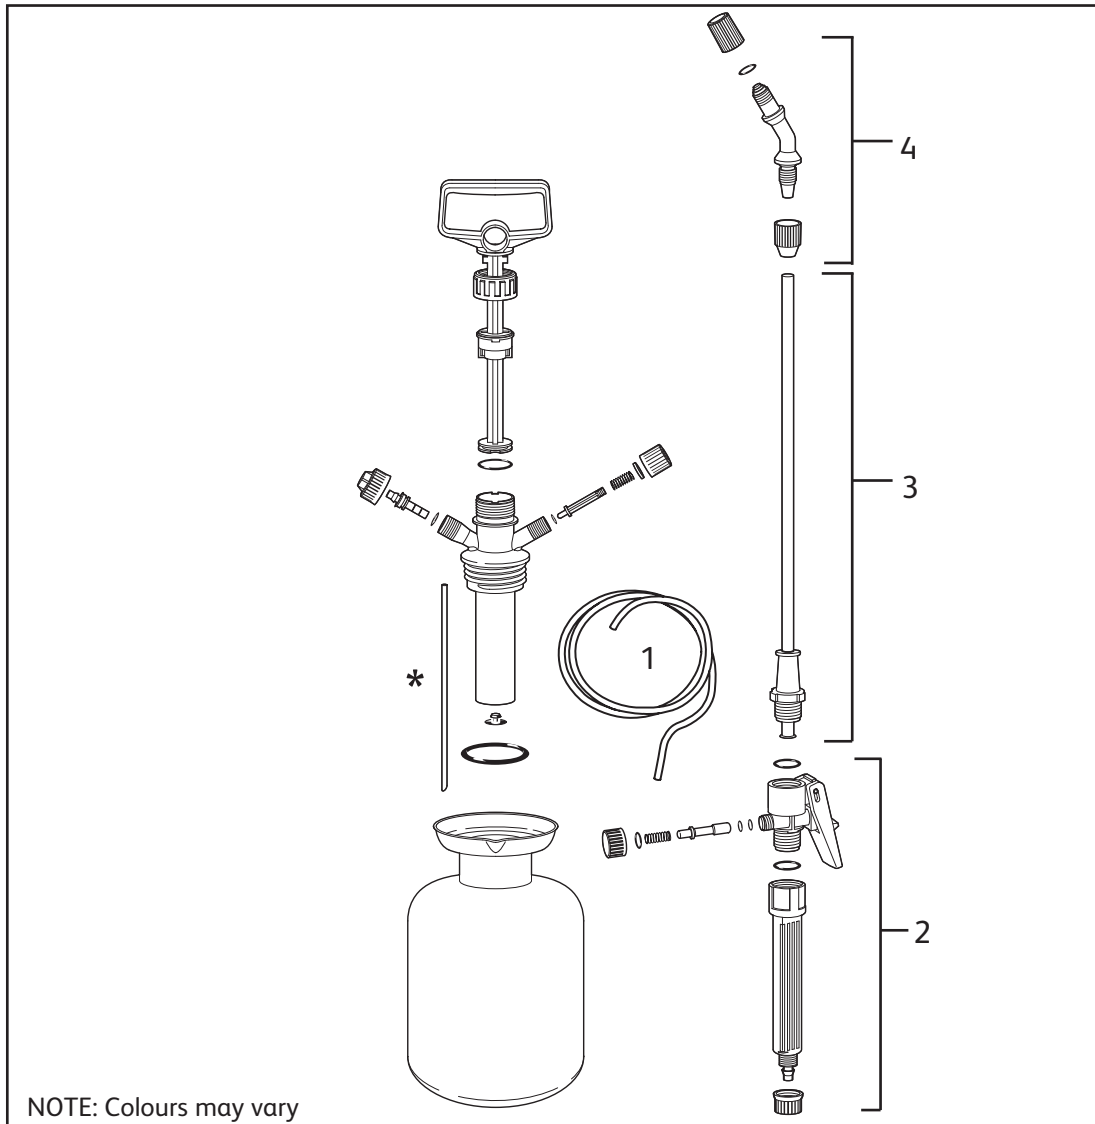

Polyspray 2 (P2) Weedspray 2 (W2)

4075
(obsolete)

4076

Description	Part Number
1 Annual Service Kit (2 x piston springs, 1 x non-return valve, 6 x 'O' rings, 1 x nozzle)	4091
2 Dip tube and filter	74500-014

FROM 2008

Spraymist 1.25L

Killaspray 1.25L

Viton 1.25L

4122

4602
(obsolete)

5102

Description	Part Number
1 Annual Service Kit (2 x piston springs, 1 x non-return valve, 6 x 'O' rings, 1 x nozzle)	4091
2 Dip tube and filter	74500-014

Polyspray 3

4080
(obsolete)

NOTE: Colours may vary

Description	Part Number
1 Hose (nut not included)	4099
2 Trigger Assembly (inc. lance handle)	4104
3 Lance/Extension 30cm (inc extension adaptor)	4106
4 Nozzle Set (inc. Fan Spray)	4103*
5 Weedkiller Cone (not shown)	4112

* Not compatible with older style lances

NB : Internal washers and pump barrel no longer available (obsolete)

Courier 3L

Courier 5L

4043
(obsolete)

4045
(obsolete)

NOTE: Colours may vary

Description	Part Number
1 Hose	4099
2 Trigger Assembly (inc lance handle)	4104
3 Strap (not shown)	4110
4 Lance/Extension 30cm (inc extension adaptor)	4106
5 Annual Service Kit	4092
6 Nozzle Set (inc. Fan Spray)	4103
7 Weedkiller Cone (not shown)	4112