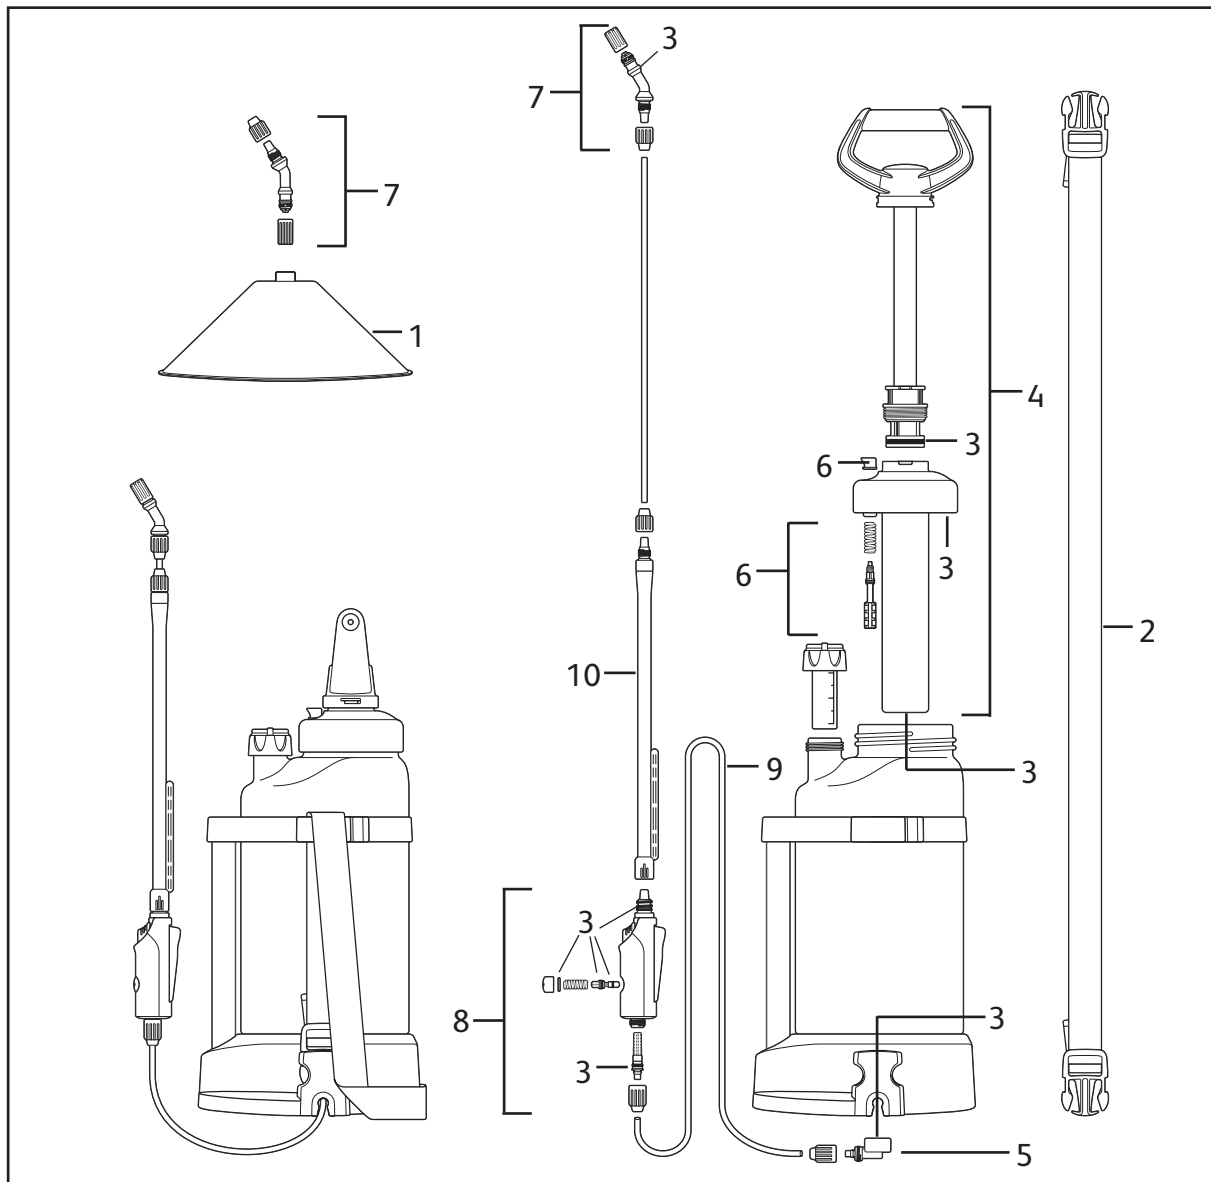

Pro 5L Pro 7L

4805
(obsolete)

4807

Description	Part Number
1 Weedkiller Cone	4112
2 Harness	Z71012
3 Annual Service Kit 5, 7, & 10L	4126
4 Pump Barrel - Pro	4129
5 Outlet Kit - Plus/Pro	4131
6 Pressure Release Assembly	4132
7 Spray Nozzle Set	4133
8 Trigger Spray Assembly	4135
9 Sprayer Hose	4099
10 Telescopic Lance 85cm*	4107
11 Lance/Extension 30cm* (inc ext. adaptor)	4106

* Telescopic Lance (10) can be replaced by Lance/Extension Lance (11), or vice versa