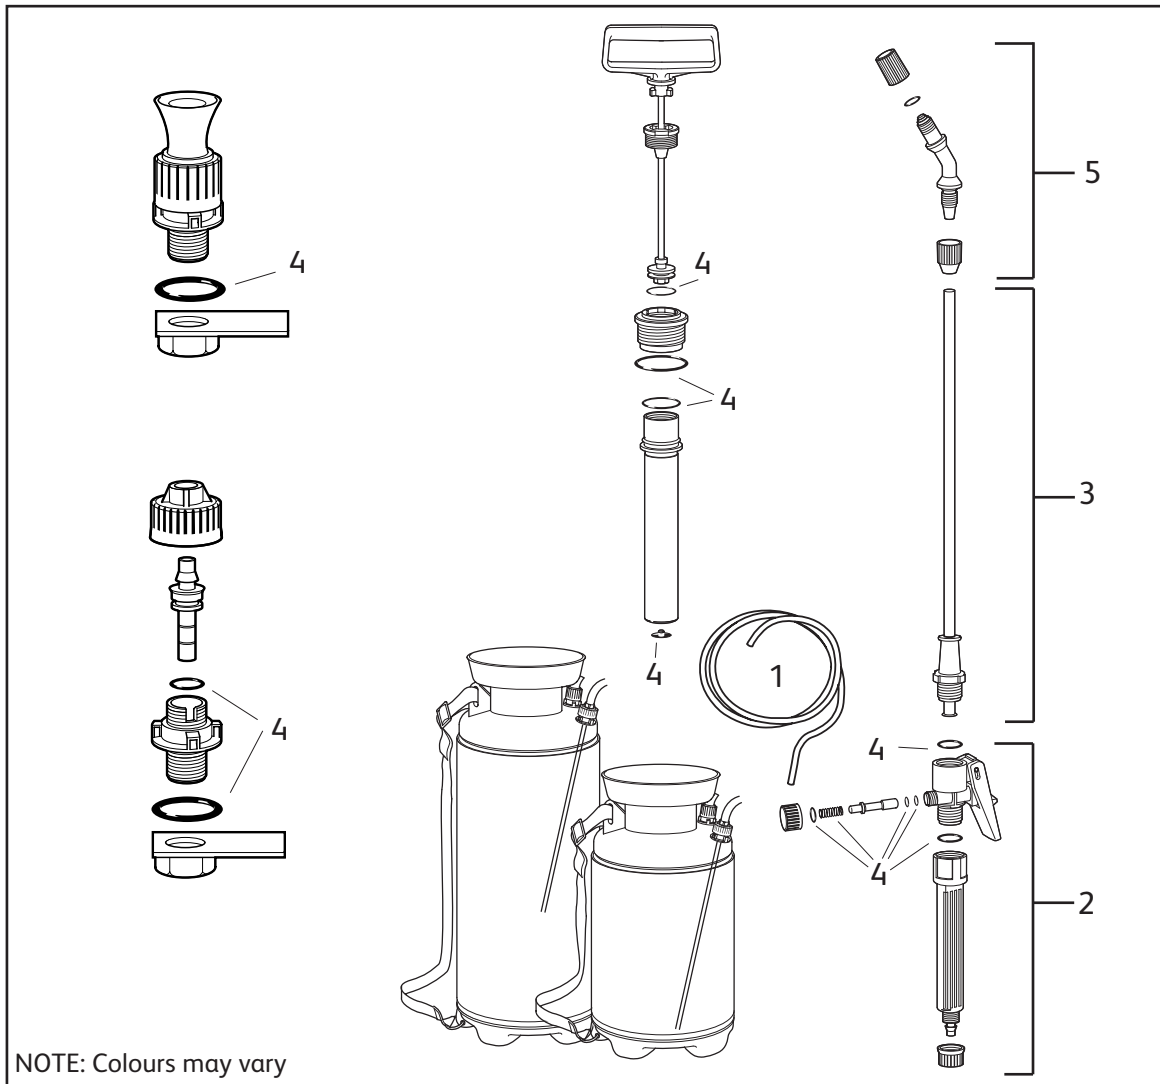

Viton 5L

Viton 8L

5088
(obsolete)

5089
(obsolete)

NOTE: Colours may vary

Description	Part Number
1 Hose (nut not included)	4099
2 Trigger Assembly (includes lance handle)	4104
3 Lance/Extension 30cm (inc ext. adaptor)	4106
4 Annual Service Kit	4094
5 Nozzle Set (inc. Fan Spray)	4103
6 Weedkiller Cone (not shown)	4112*

* Only compatible with 4103 nozzle