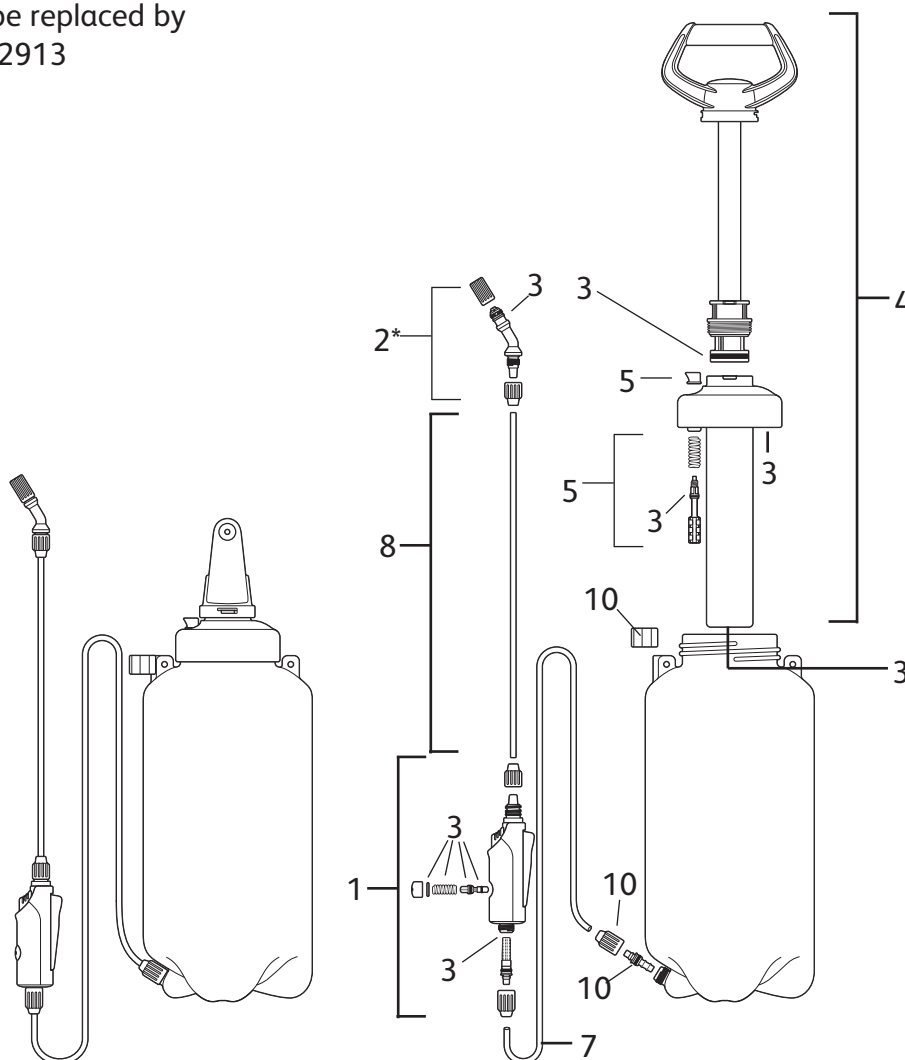

FROM 2012

Viton 5L Viton 7L Viton 10L

5505

5507

5510

* France only:
4133 might be replaced by
282727 + 282913

Description	Part Number
1 Trigger Assembly	4137
2 Nozzle Set	4133
3 Annual Viton Service Kit (washer kit & O-rings)	4126
4 Pump Barrel Viton	4138
5 Pressure Release Valve	4132
7 Sprayer Hose	4099
8 Lance/Extension 30cm (inc ext. adaptor)	4106
9 Harness (not shown)	Z71013
10 Outlet Kit	4130