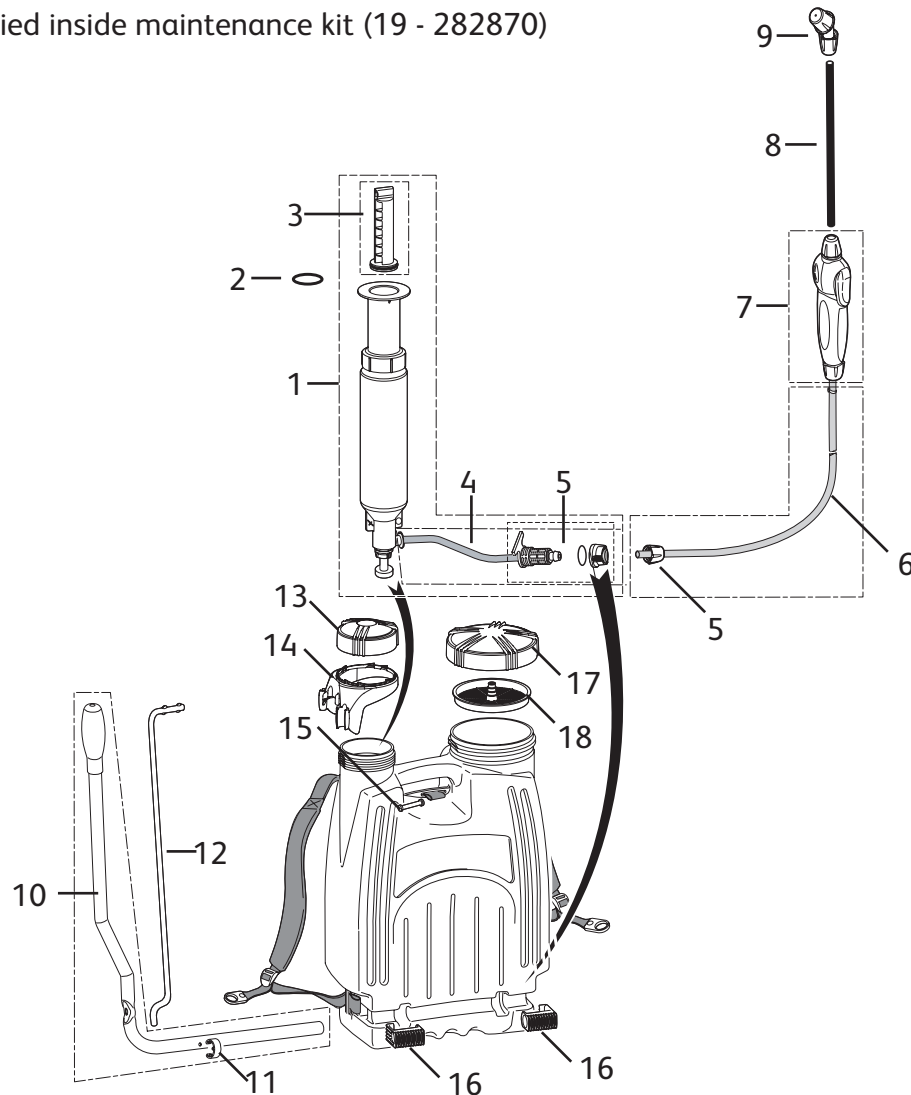

* Telescopic Lance (8) can be replaced by Lance/Extension Lance (4), or vice versa

Plus 12L Plus 16L

4712
(obsolete)

4716
(obsolete)

Description	Part Number
1 Complete Pump Assembly	4097
2 1.3m Grey Hose	4100
3 Trigger Assembly	4135
4 Strap	280204
5 Telescopic Lance	4107
6 Annual Service Kit	4093
7 Replacement Nozzles Kit (Jet & Fan)	4103
8 Lance/Extension Lance 30cm (not shown)	4106
9 Weedkiller Hood & Fan Spray	4112

* Telescopic Lance (5) can be replaced by
Lance/Extension Lance (8), or vice versa

1. Items supplied inside maintenance kit (19 - 282870)

Description	Part Number
1 Pump Barrel Assembly	280176
2 Piston Seal (1)	782135
3 Pump Piston	280177
4 Hose + Manifold	282266
5 Manifold	281985
6 Hose Assembly	482587
7 Trigger Assembly (Plus)	282867
8 60 cm Fibreglass Lance	283240
9 Spray Nozzle Set	282878
10 Metal Lever	280203
11 Lever Clip (1)	482750
12 Metal Link	283218
13 Cylinder Tap	482743
14 Link block	280202
15 Harness Assembly	280204
16 Lever Clips (set of 2)	280174
17 Tank Tap	280200
18 Tank Filter	411505
19 Annual Service Kit: 482634 Piston pump lower filter + all parts with (1) = 782135 Piston seal + 482750 Lever clip	282870