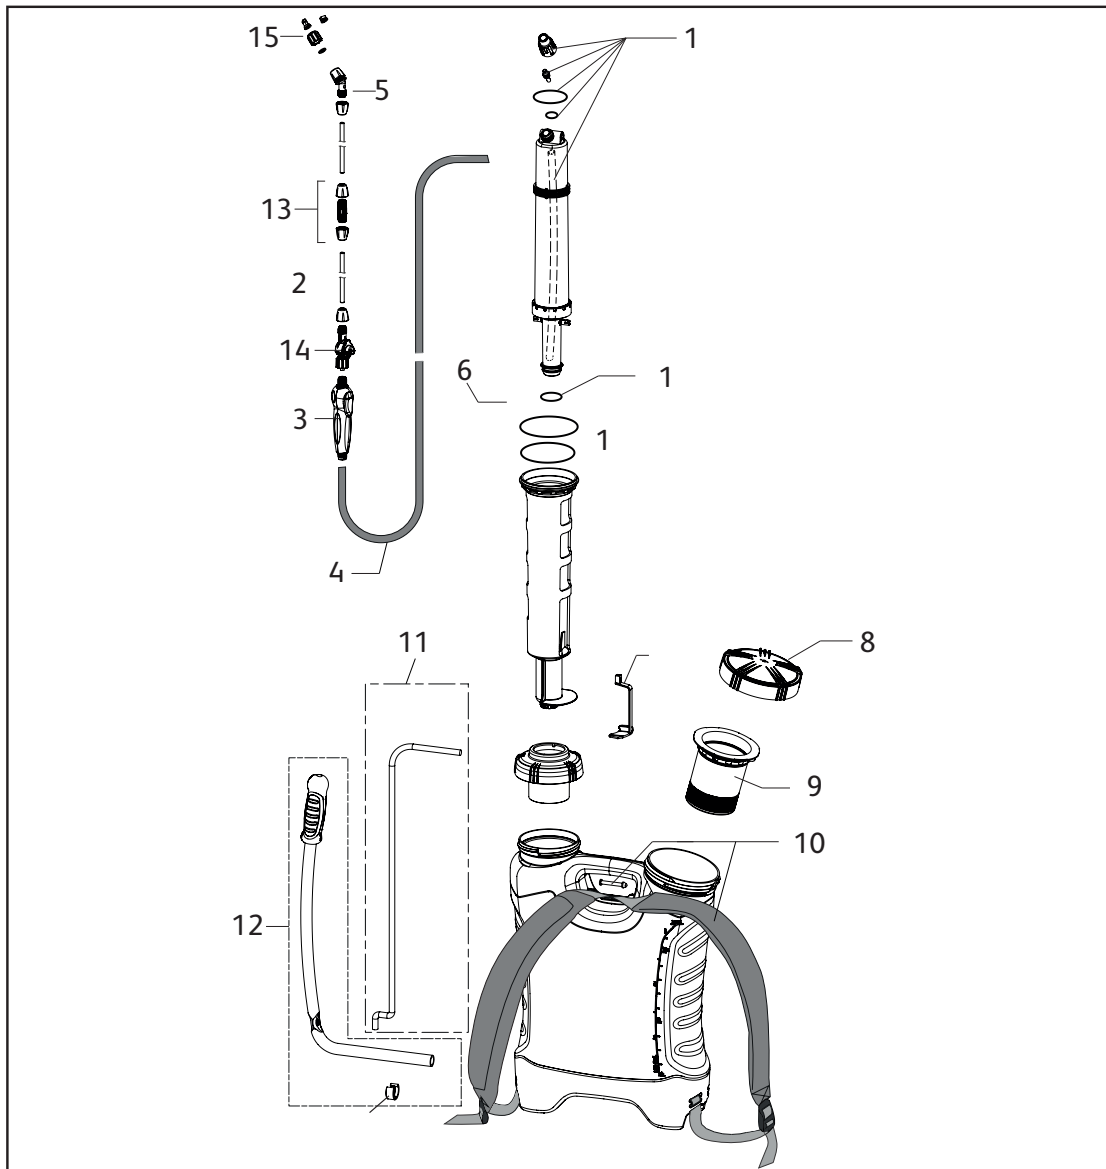

* Telescopic Lance (5) can be replaced by
Lance/Extension Lance (8), or vice versa

1. Items supplied inside maintenance kit (19 - 282870)

Description	Part Number
1 Pump Barrel Assembly	280176
2 Piston Seal (1)	782135
3 Pump Piston	280177
4 Hose + Manifold	282266
5 Manifold	281985
6 Hose Assembly	482587
7 Trigger Assembly (Plus)	282867
8 60 cm Fibreglass Lance	283240
9 Spray Nozzle Set	282878
10 Metal Lever	280203
11 Lever Clip (1)	482750
12 Metal Link	283218
13 Cylinder Tap	482743
14 Link block	280202
15 Harness Assembly	280204
16 Lever Clips (set of 2)	280174
17 Tank Tap	280200
18 Tank Filter	411505
19 Annual Service Kit: 482634 Piston pump lower filter + all parts with (1) = 782135 Piston seal + 482750 Lever clip	282870

Hozelock Plus 12L Hozelock Plus 16L

Description	Part Number
1 Spray Nozzle Set	282878
2 60cm Fibreglass Lance	283240
3 Trigger Assembly	284104
4 Hose	482587
5 Annual Service Kit	284084
6 Complete Pump Assembly	382400
7 Agitator	284088
8 Cap	284070
9 Filter	284087
10 Strap	280204
11 Metal link	284090
12 Pumping Arm	284103