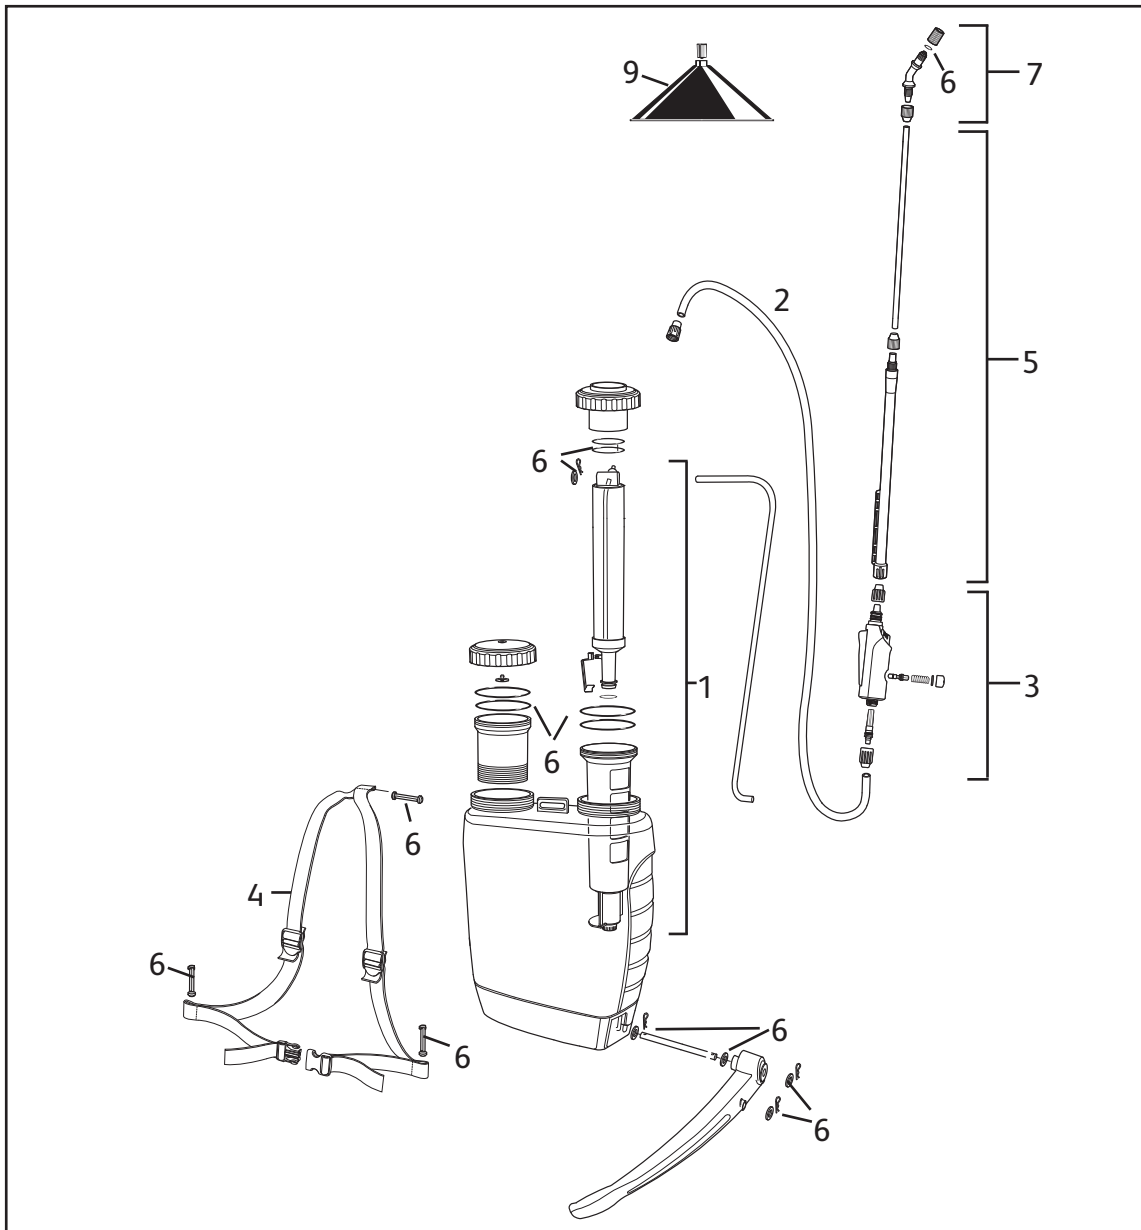

Plus 12L Plus 16L

4712
(obsolete)

4716
(obsolete)

Description	Part Number
1 Complete Pump Assembly	4097
2 1.3m Grey Hose	4100
3 Trigger Assembly	4135
4 Strap	280204
5 Telescopic Lance	4107
6 Annual Service Kit	4093
7 Replacement Nozzles Kit (Jet & Fan)	4103
8 Lance/Extension Lance 30cm (not shown)	4106
9 Weedkiller Hood & Fan Spray	4112

* Telescopic Lance (5) can be replaced by
Lance/Extension Lance (8), or vice versa