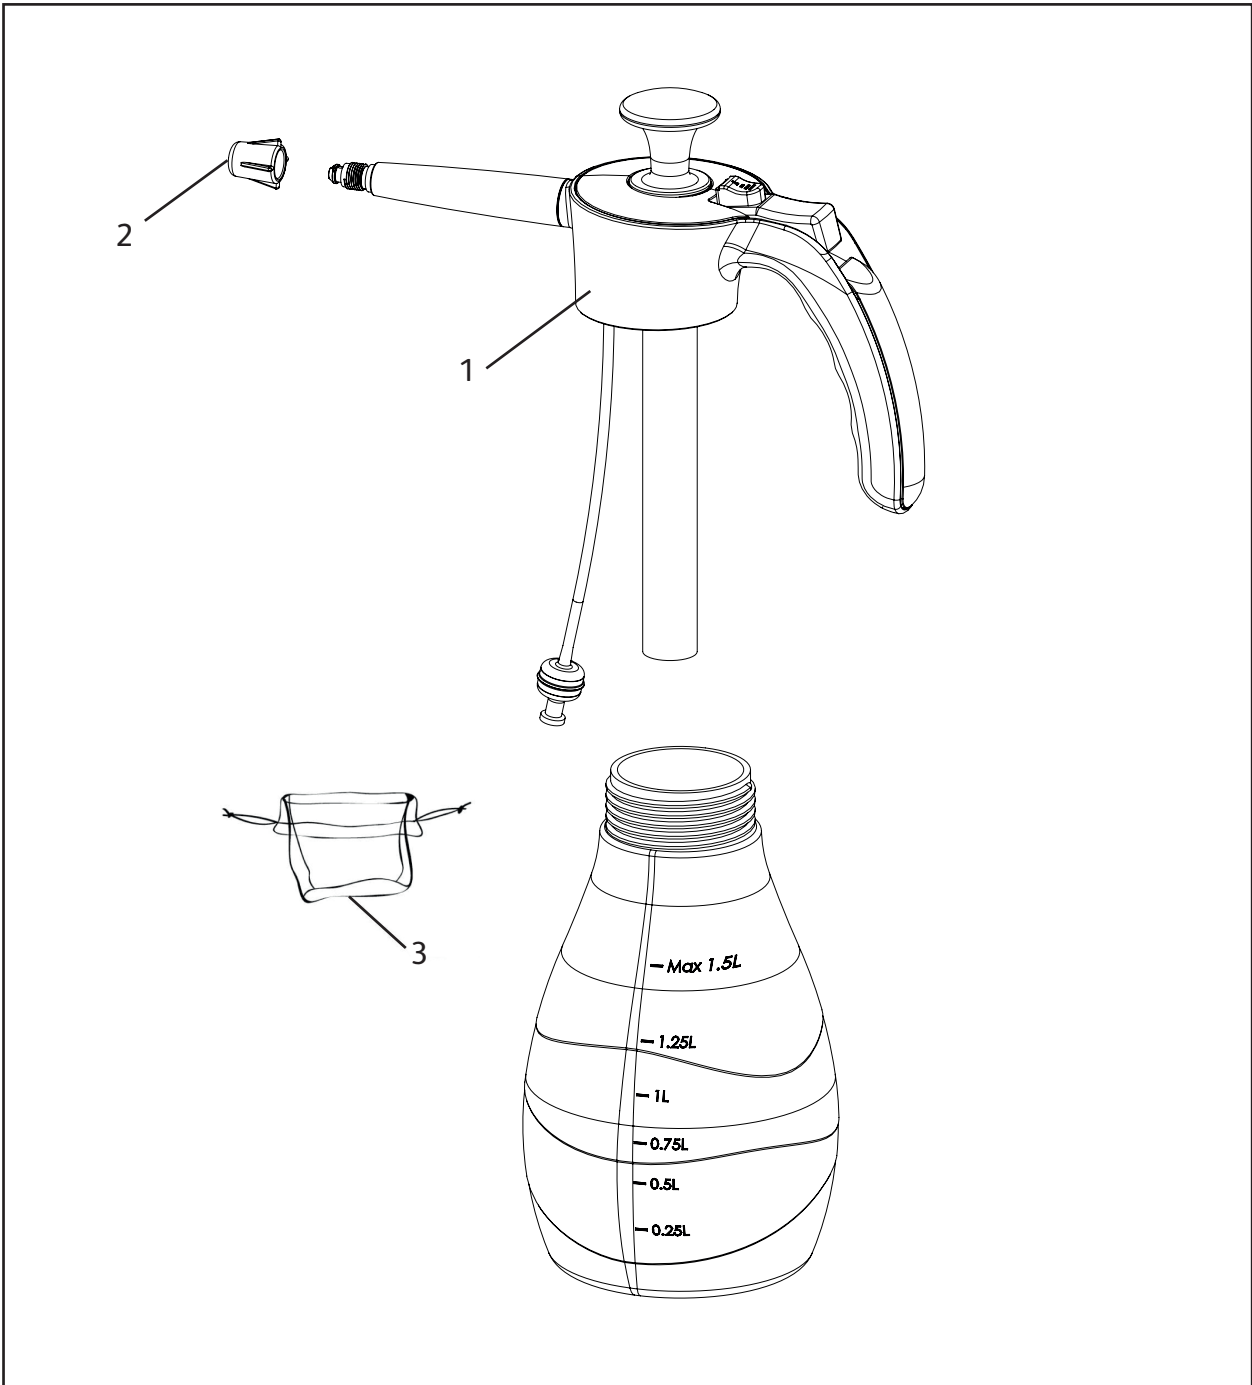

Description	Part Number
1 Sprayer Head	483722
2 Sprayer Nozzle	483720
3 Filter	483705