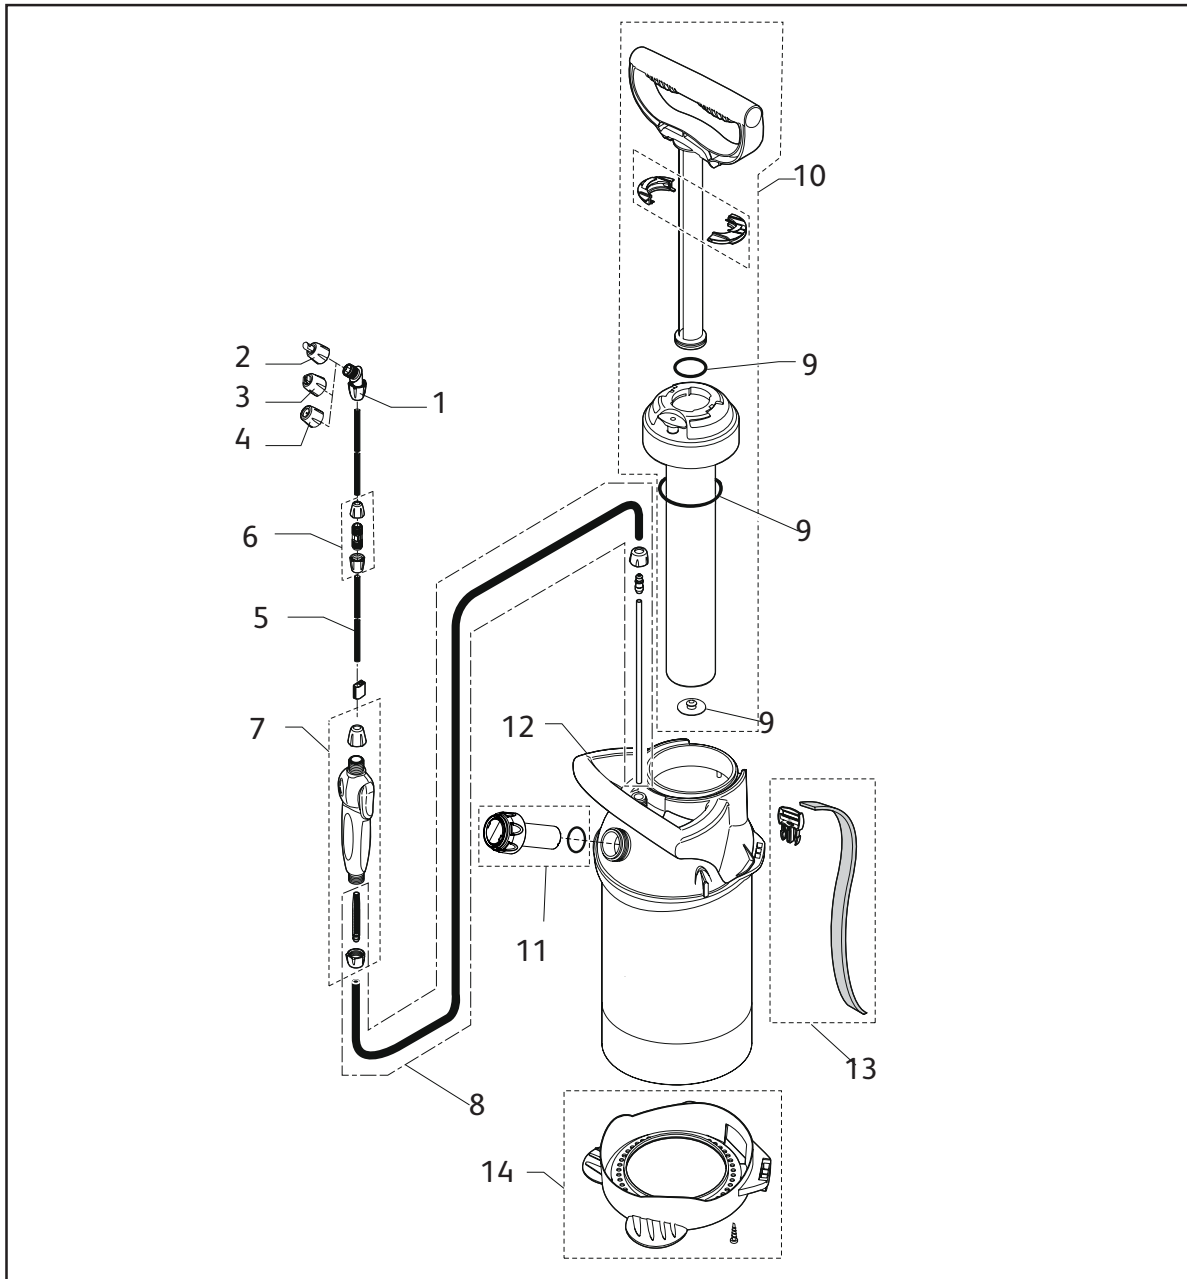

* Telescopic Lance (10) can be replaced by Lance/Extension Lance (11), or vice versa

**FRANCE ONLY
(FROM 2016)**

Standard 7L

**4507 0000FR
(obsolete)**

**4507 3660FR
(obsolete)**

Description	Part Number
1 Pump Barrel Assembly	284016
2 Pump 1/2 Clips Set	283069
3 Annual Service Kit	284027
4 Spray Nozzle Set for 4507 0000 FR	90569-003
5 Spray Nozzle Set for 4507 3660 FR	90574-000
6 30 cm Aluminium Lance	43346
7 Lance Clip	482710
8 Trigger Assembly	282603
9 Hose Assembly	282602

Description	Part Number
1 Nozzle holder	282768
2 Anvil nozzle	282769
3 Flat fan nozzle	282770
4 Hollow cone nozzle	282723
5 40cm Fibreglass Lance	283221
6 Extension lance connector	282903
7 Trigger Assembly	284104
8 Hose	283074
9 Annual Service Kit	284027
10 Complete Pump Assembly	283067
11 Dosing cap	90419-000
12 Tank top with handle	284157
13 Strap	283072
14 Tank base	284156