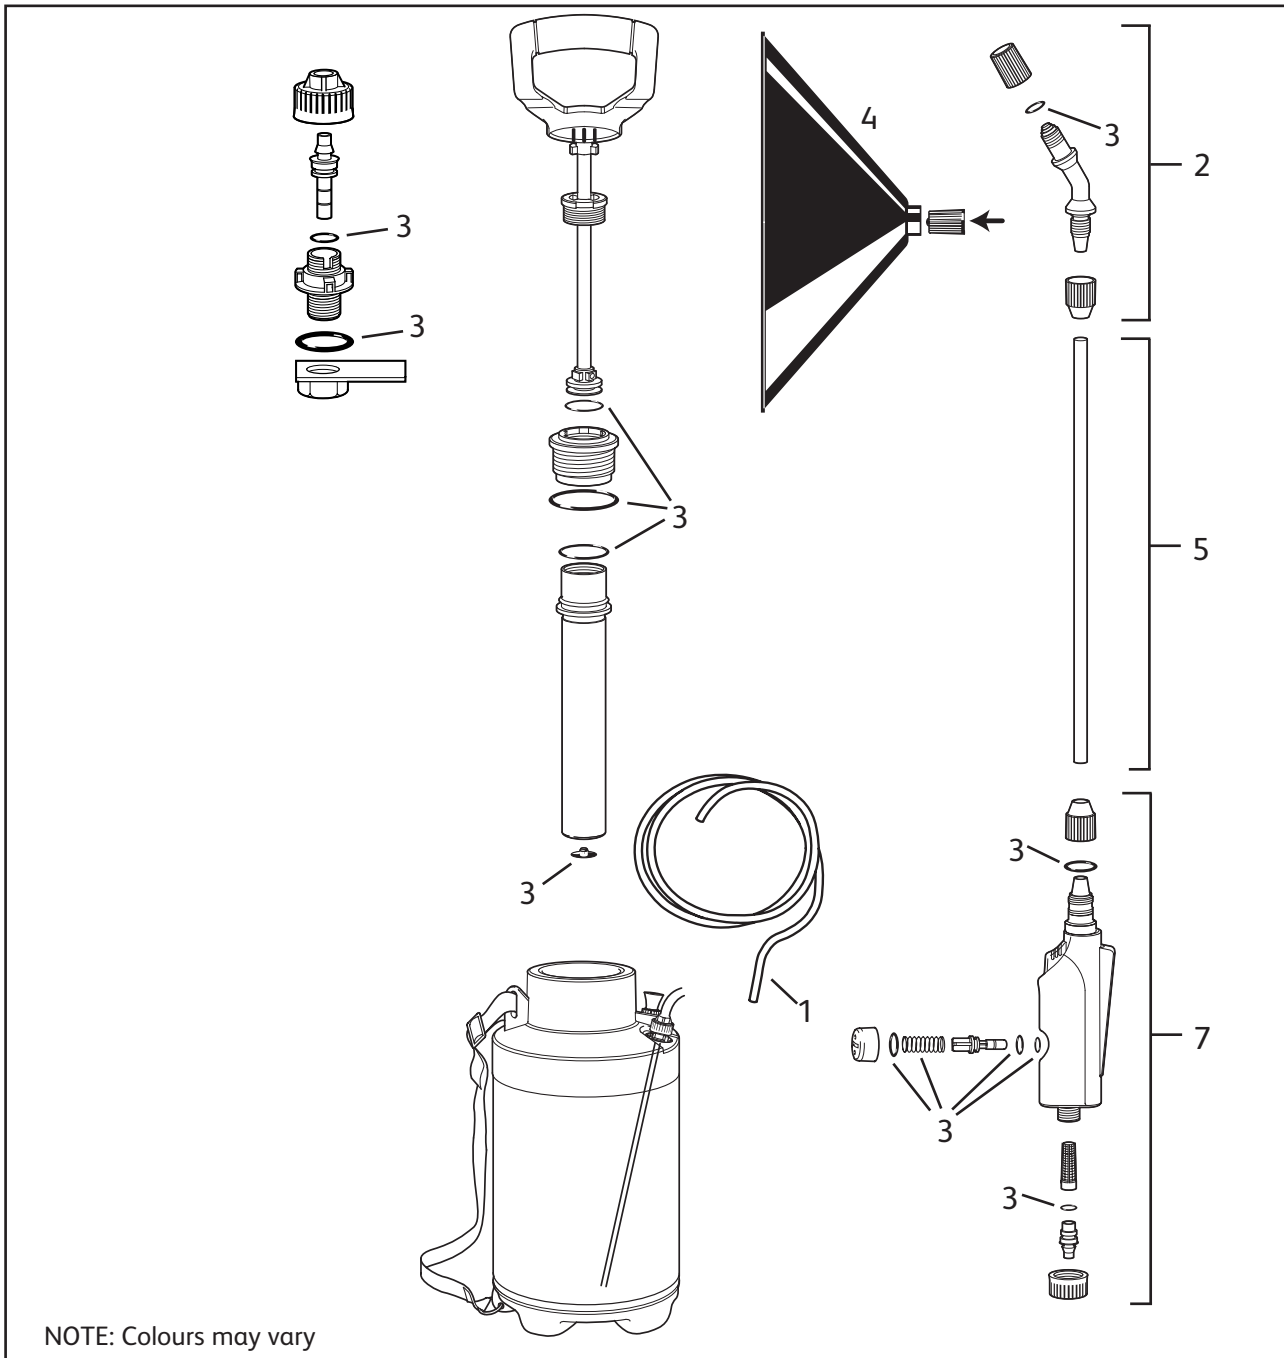

Weedkiller 5L

4465
(obsolete)

NOTE: Colours may vary

Description	Part Number
1 Hose	4099
2 Nozzle Set (inc. Fan Spray)	4103
3 Annual Service Kit	4092
4 Weedkiller Cone	4112*
5 Lance/Extension 30cm (inc extension adaptor)	4106
6 Telescopic lance 85cm (not shown)	4107
7 Trigger Assembly	4135

* Only compatible with 4103 nozzle