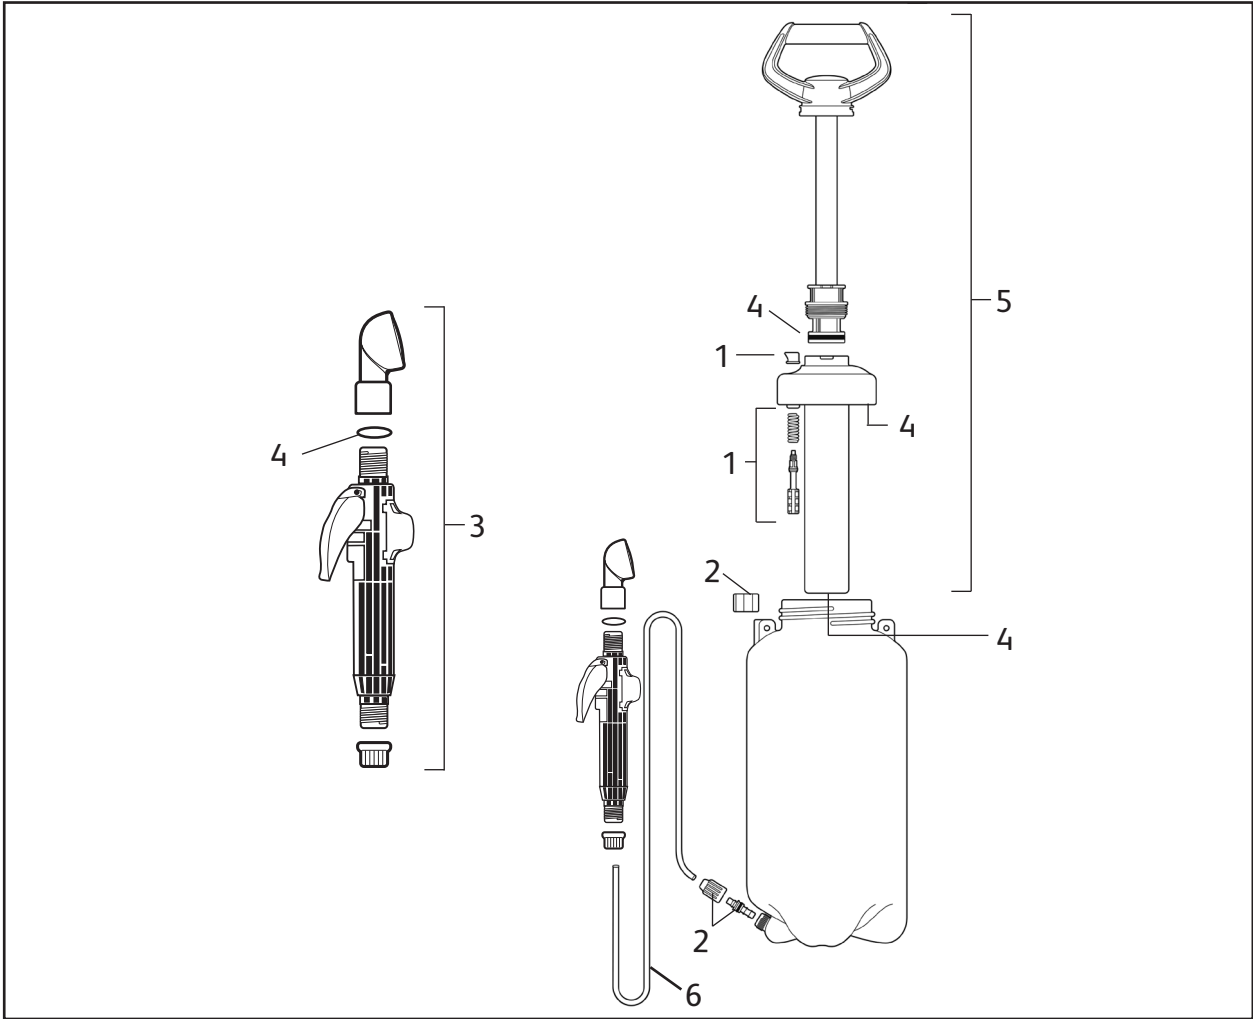

Description	Part Number
1 Lance/Extension 30cm (inc extension adaptor)	4106
2 Trigger Assembly (inc lance handle)	4104
3 Hose	4099
4 Annual Service Kit	4094
5 Nozzle Set (inc. Fan Spray)	4103

Car shower 5L Flower shower 5L

4140
(obsolete)

Description	Part Number
1 Trigger Assembly & Rose Head* (includes lance handle)	4117
2 Annual Service Kit	4092
3 Hose (not shown)	4099

* No longer lockable

NOTE: Colours may vary

Description	Part Number
1 Pressure Valve	4132
2 Outlet Complete / Dip Tube	4130
3 Trigger Assembly & Rose Head* (includes lance handle)	4117
4 Annual Service Kit	4125
5 Pump Assembly	4128
6 Hose	4099