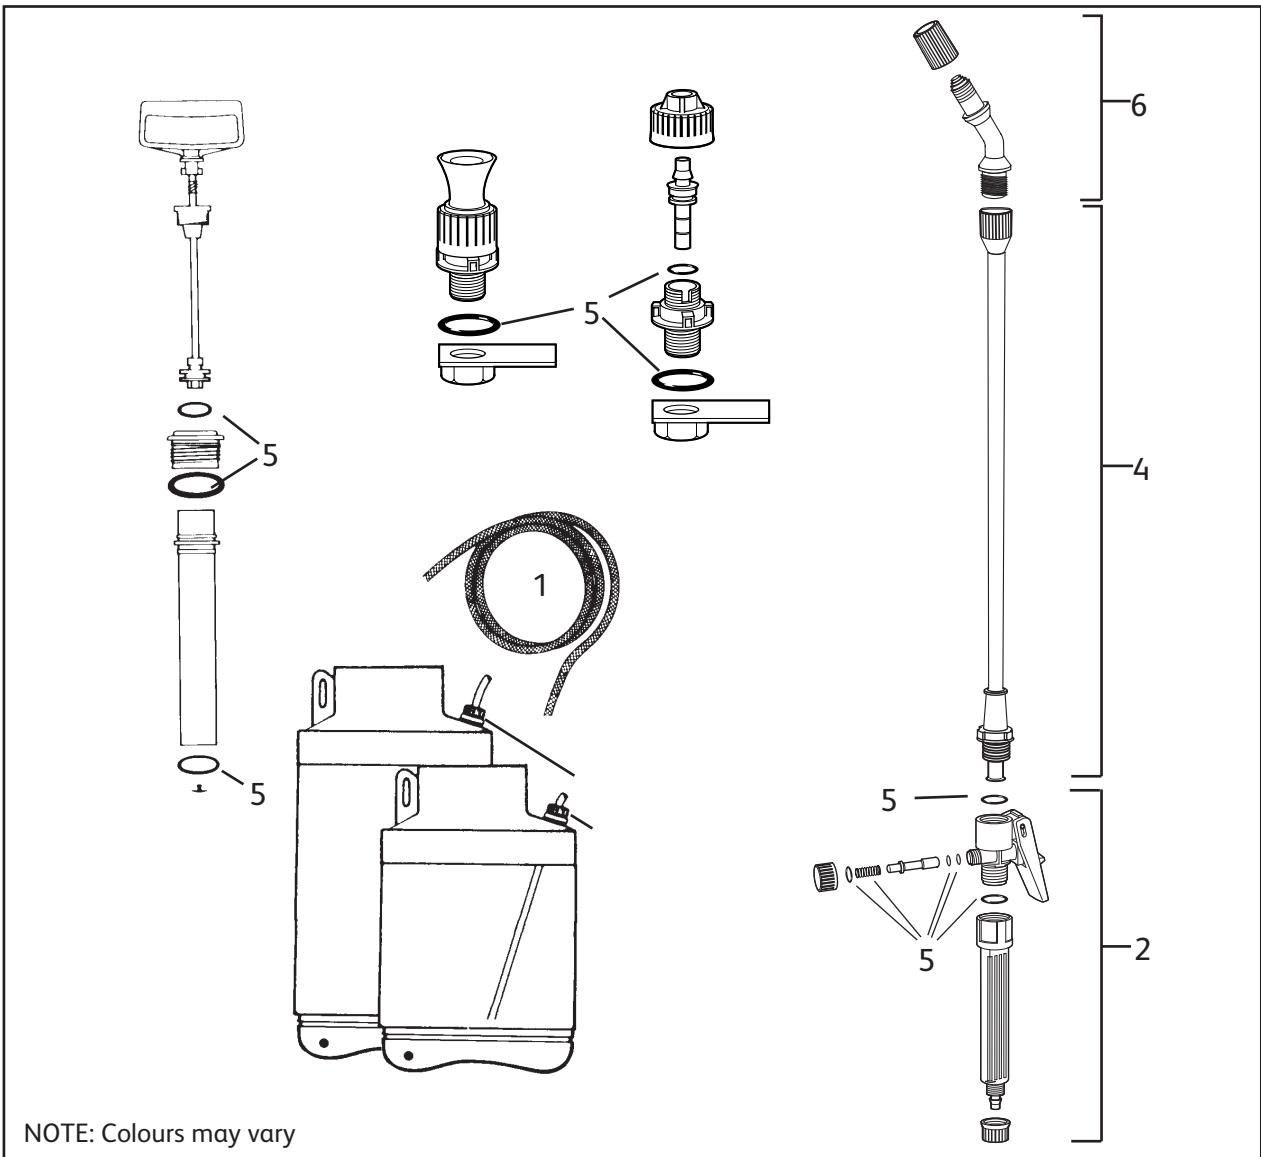

* Not compatible with older style lances

NB : Internal washers and pump barrel no longer available (obsolete)

Courier 3L

Courier 5L

4043
(obsolete)

4045
(obsolete)

NOTE: Colours may vary

Description	Part Number
1 Hose	4099
2 Trigger Assembly (inc lance handle)	4104
3 Strap (not shown)	4110
4 Lance/Extension 30cm (inc extension adaptor)	4106
5 Annual Service Kit	4092
6 Nozzle Set (inc. Fan Spray)	4103
7 Weedkiller Cone (not shown)	4112