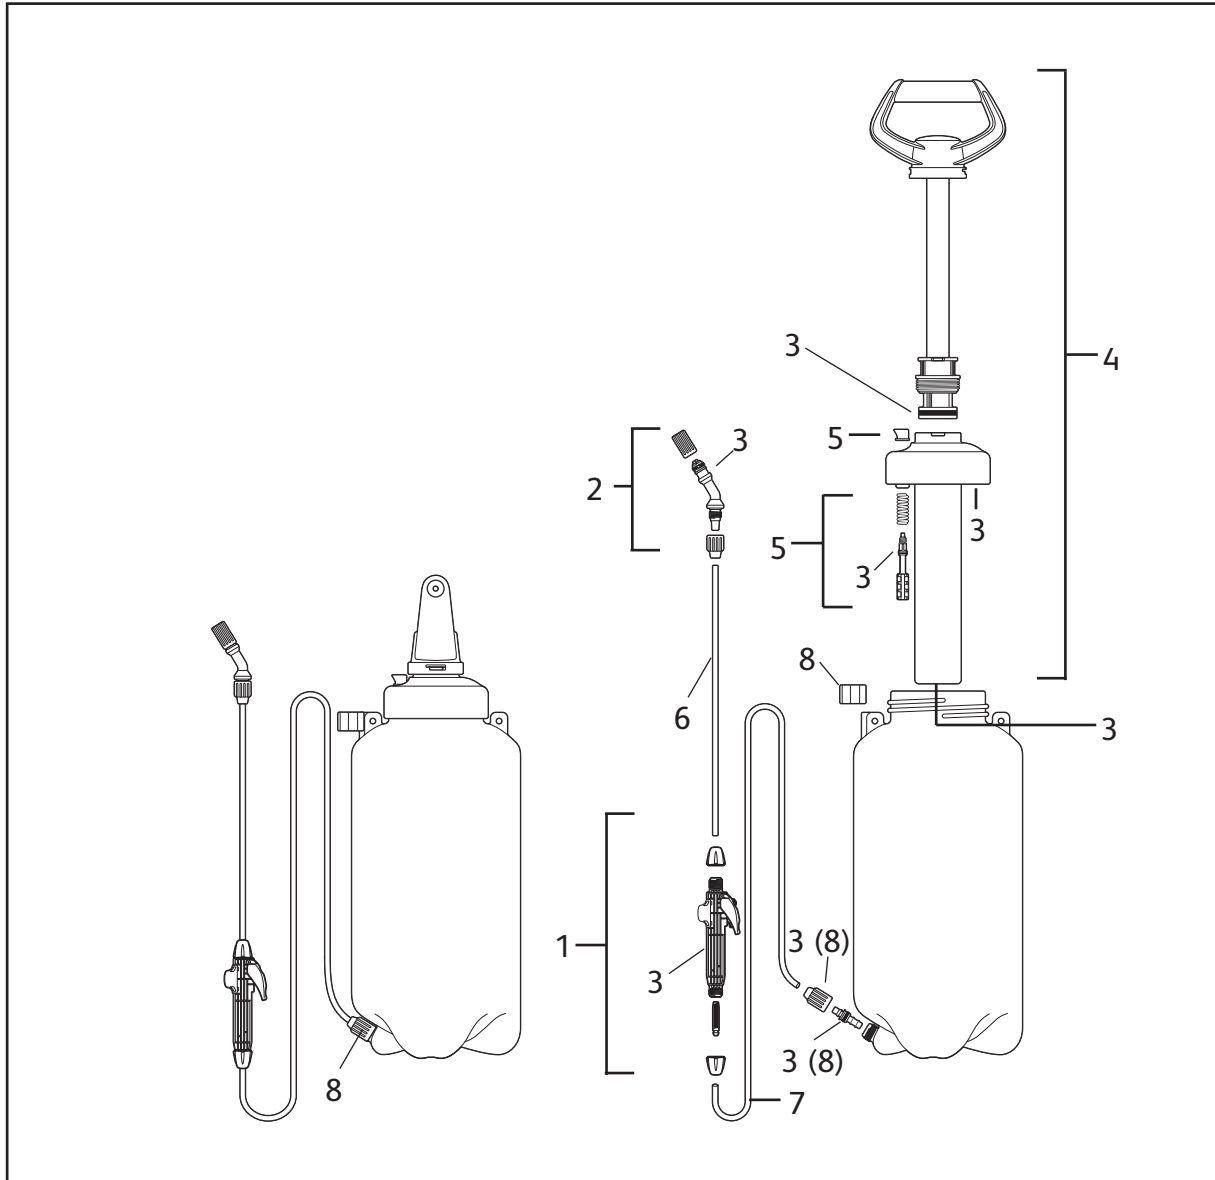

Standard 5L Standard 7L Standard 10L

4505

4507

4510

Description	Part Number
1 Trigger Assembly - Standard (inc lance handle)	4134
2 Spray Nozzle Set	4103
3 Annual Service Kit	4125
4 Pump Barrel - Standard/Plus	4128
5 Pressure Release Assembly	4132
6 Lance/Extension 30cm	4106
7 Sprayer Hose	4099
8 Outlet kit - standard	4130
9 Harness Strap (not shown)	Z71013