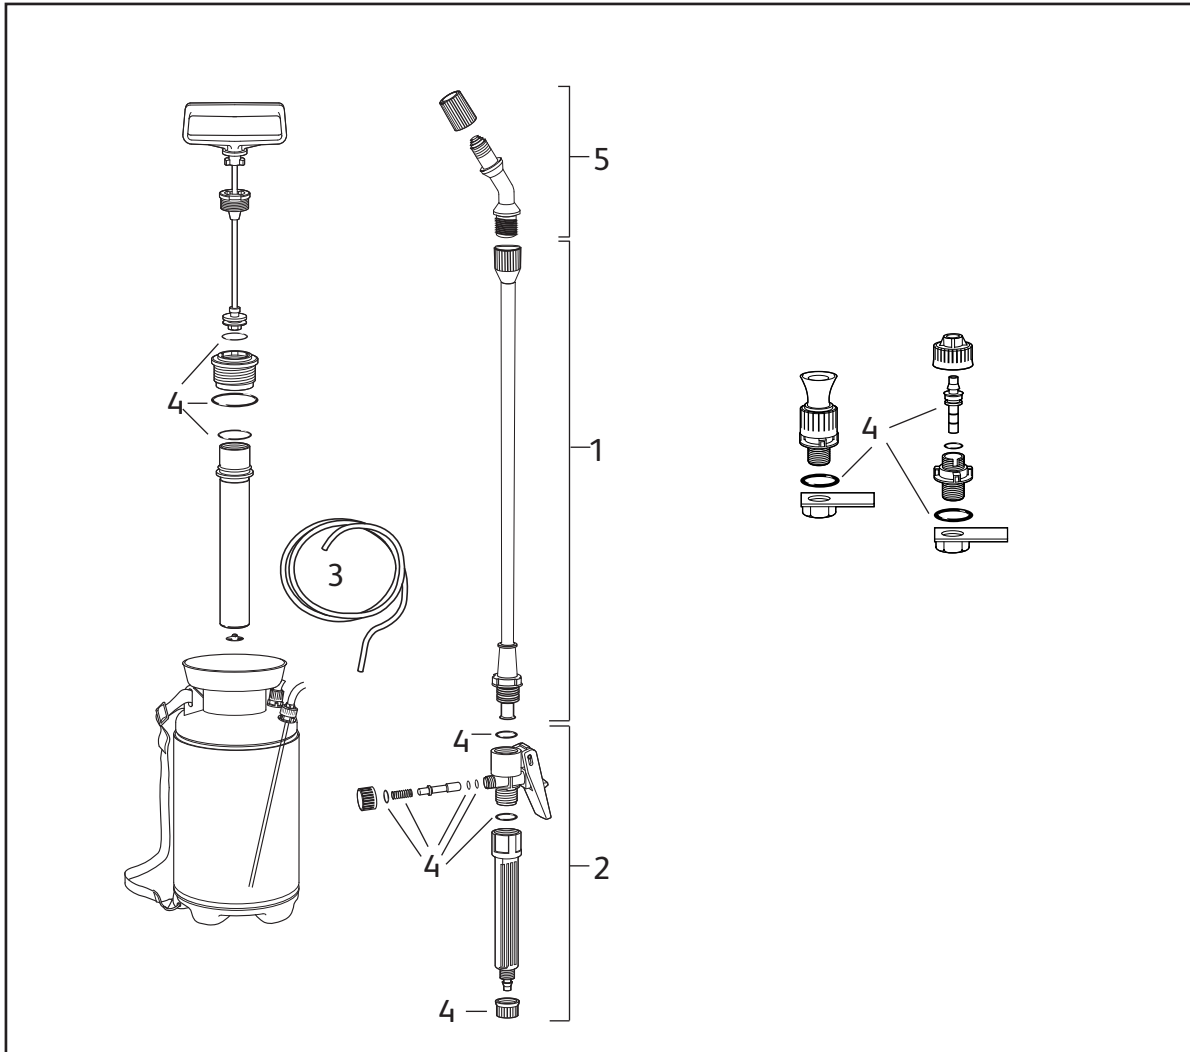

Description	Part Number
1 Lance/Extension 30cm (inc extension adaptor)	4106
2 Trigger Assembly (inc lance handle)	4104
3 Hose	4099
4 Annual Service Kit	4094
5 Nozzle Set (inc. Fan Spray)	4103