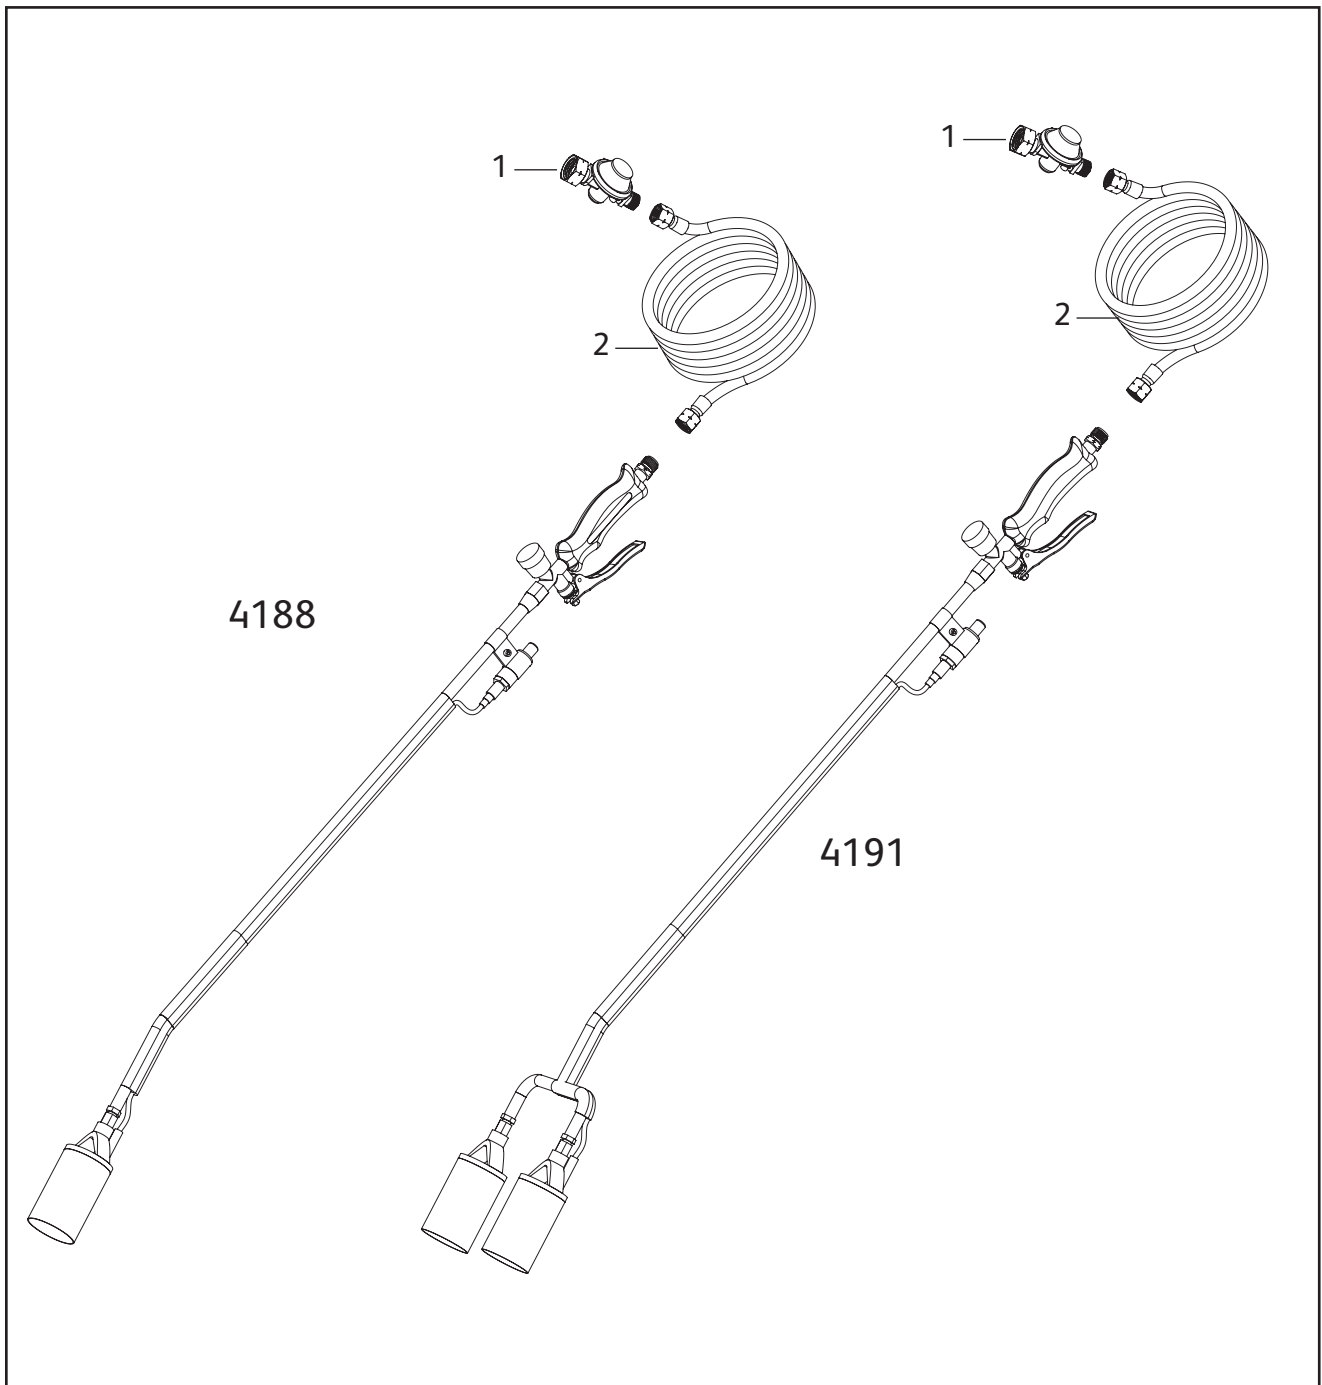

Gas Weeders

(NOT AVAILABLE IN UK)

4188

4191

Description	Part Number
1 Gas Regulator (France only)	483505
1 Gas Regulator (Netherlands only)	483890
2 Gas Feeder Hose	483831