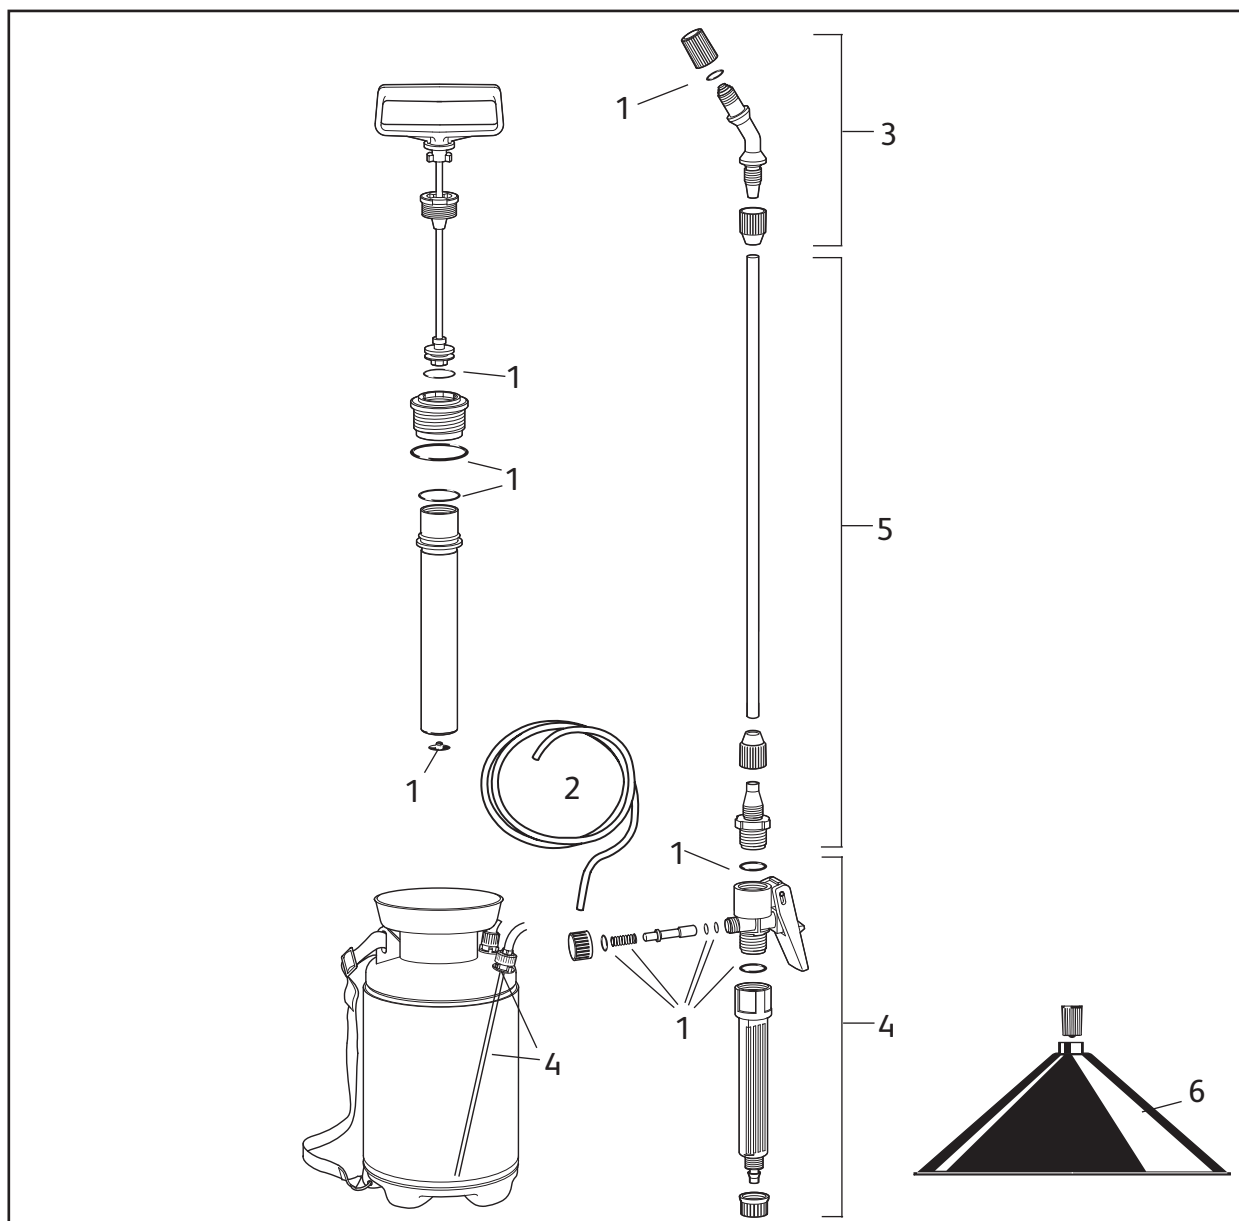

* Telescopic Lance (3) can be replaced by Lance/Extension Lance (7), or vice versa

FROM 2008

Viton 5L Viton 7L Viton 10L

5105
(obsolete)

5107
(obsolete)

5110
(obsolete)

Description	Part Number
1 Annual Viton Service Kit (washer kit & O-rings)	4094
2 Sprayer Hose	4099
3 Nozzle Set	4103
4 Trigger Assembly (inc lance handle)	4104
5 Lance/Extension 30cm (inc ext. adaptor)	4106
6 Weedkiller Cone	4112