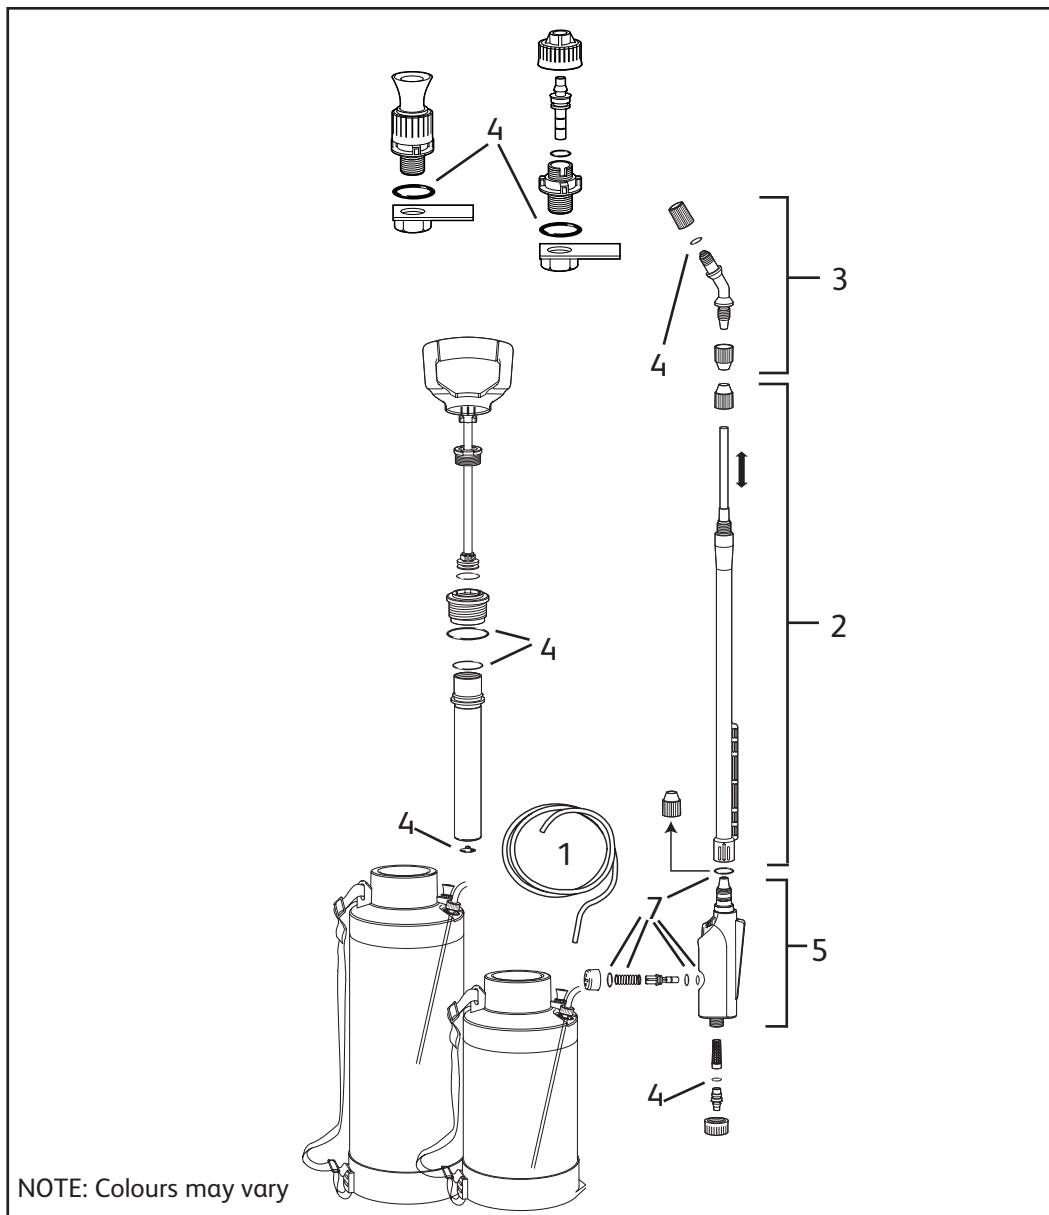

Premier Plus 5L

Premier Plus 8L

4415
(obsolete)

4418
(obsolete)

Description	Part Number
1 Hose	4099
2 Telescopic Lance 85cm	4107
3 Nozzle Set (inc. Fan Spray)	4103
4 Annual Service Kit	4092
5 Trigger Assembly	4135
6 Lance/Extension 30cm (inc ext. adaptor) (not shown)	4106
7 Weedkiller Cone (not shown)	4112