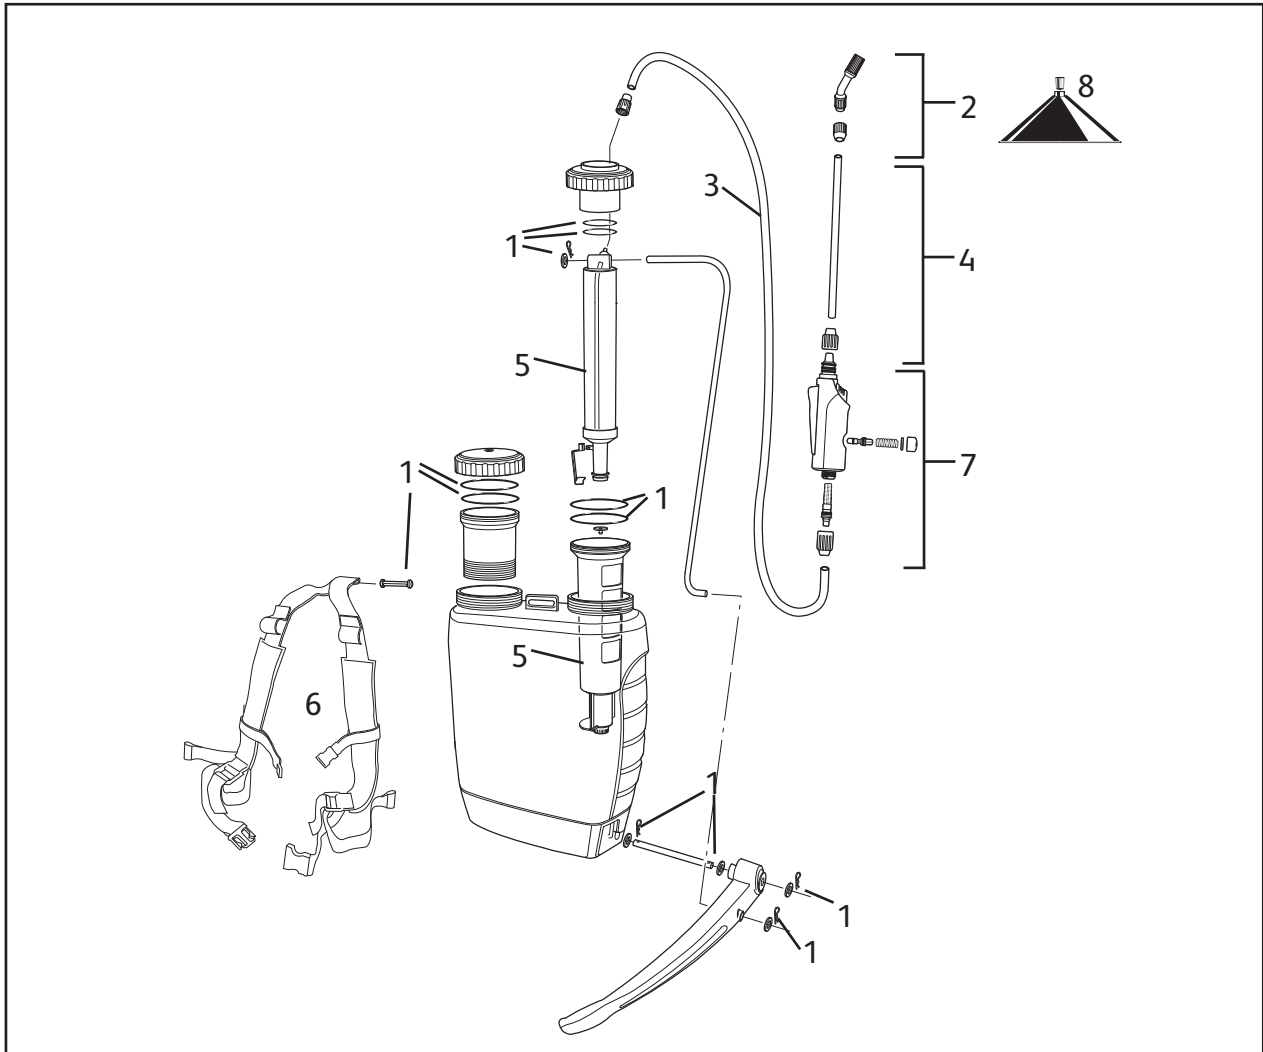

Description	Part Number
1 Annual Service Kit	4093
2 Nozzle Set (inc. Fan Spray)	4103*
3 Knapsack Hose	4100
4 Extension Lance 30cm	4106*
Telescopic Lance 85cm (not shown)	4107*
5 Pump Assembly	4097
6 Harness	280204
7 Trigger Assembly	4135
8 Weedkiller Hood & Fan Spray	4112

* Compatible only if the complete lance is changed to all new parts (4103 + 4106 or 4103 + 4107)