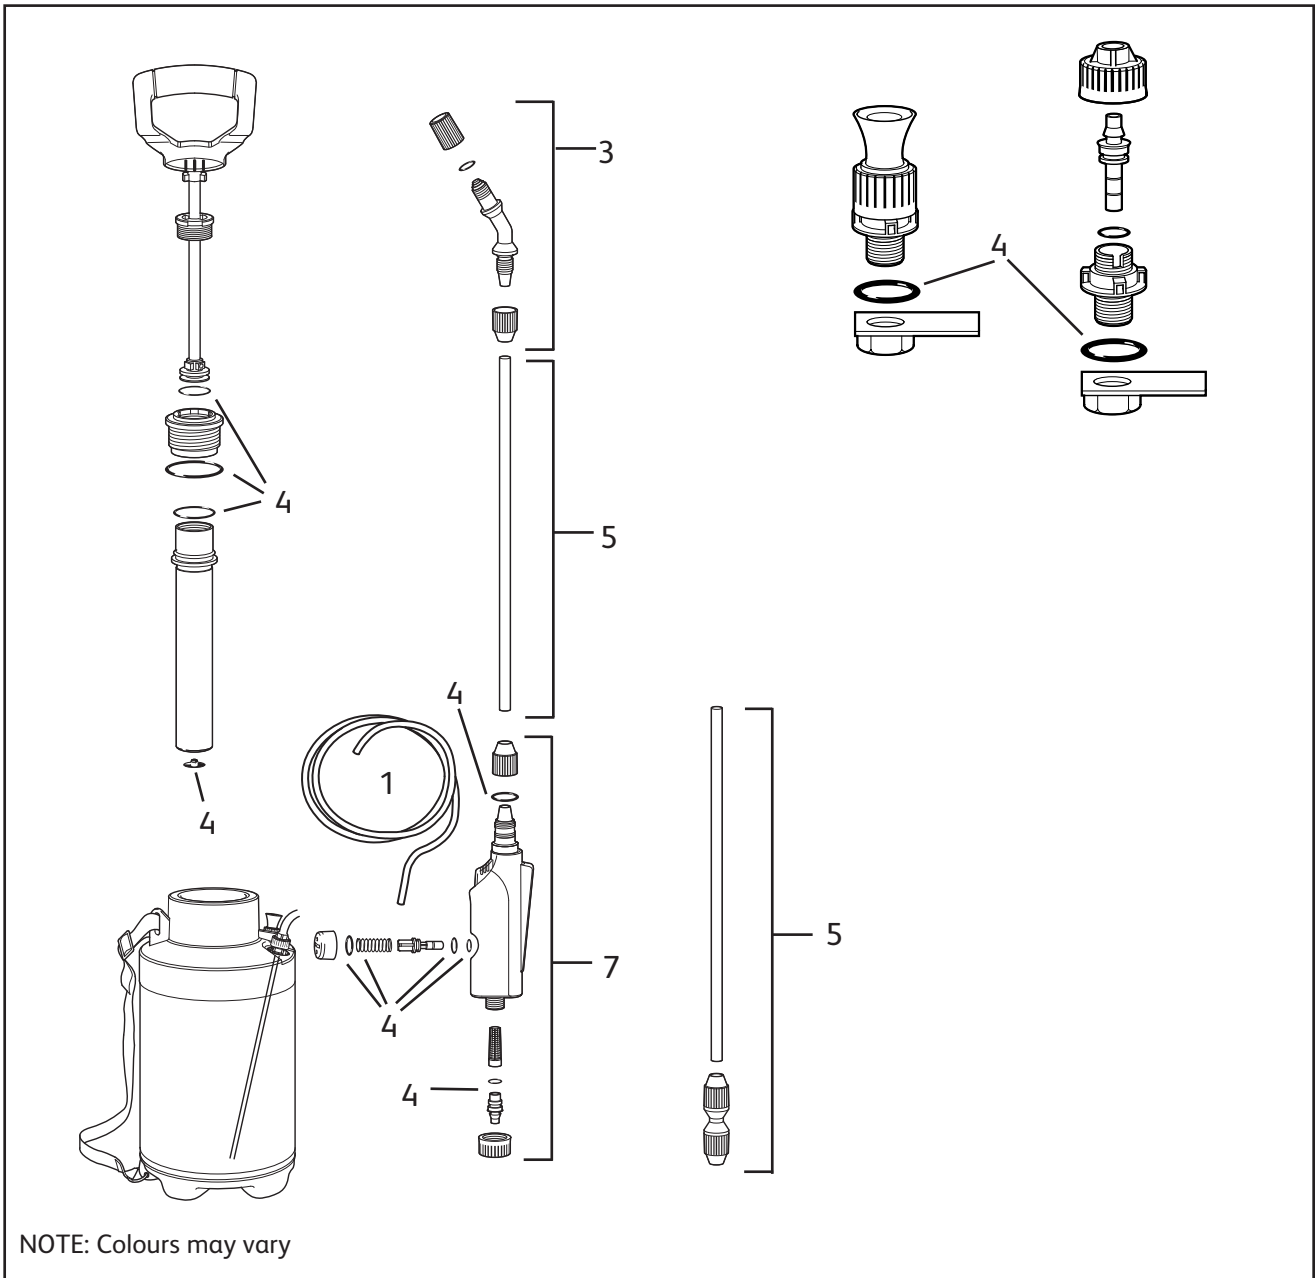

Multispray 5L

4455
(obsolete)

Description	Part Number
1 Hose (nut not included)	4099
2 Telescopic Lance (not shown)	4107
3 Nozzle Set (inc. Fan Spray)	4103
4 Washer Set (Viton)	4094
5 Extension Lance 30cm (inc extension adaptor)	4106
6 Weedkiller Cone (not shown)	4112
7 Trigger Assembly	4135