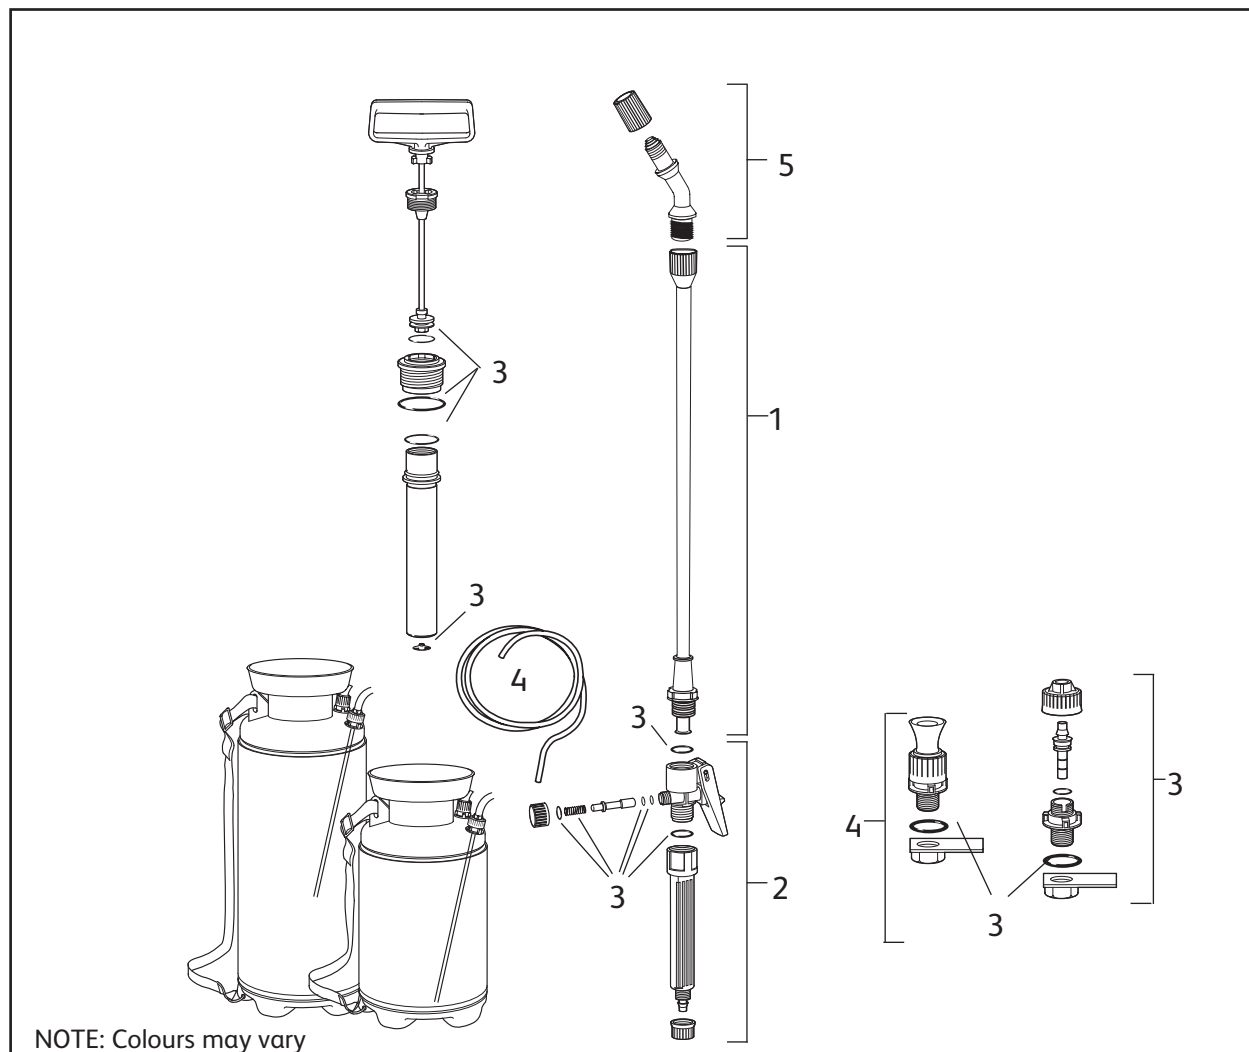

* Only compatible with 4103 nozzle

FROM 2008

Promotional 5L Promotional 7L Promotional 10L

4005
(obsolete)

4007
(obsolete)

4010
(obsolete)

NOTE: Colours may vary

Description	Part Number
1 Lance/Extension 30cm (inc ext. adaptor)	4106
2 Trigger Assembly (includes lance handle)	4104
3 Annual Service Kit	4092
4 Hose	4099
5 Nozzle Set (inc. Fan Spray)	4103*
6 Weedkiller Cone (not shown)	4112