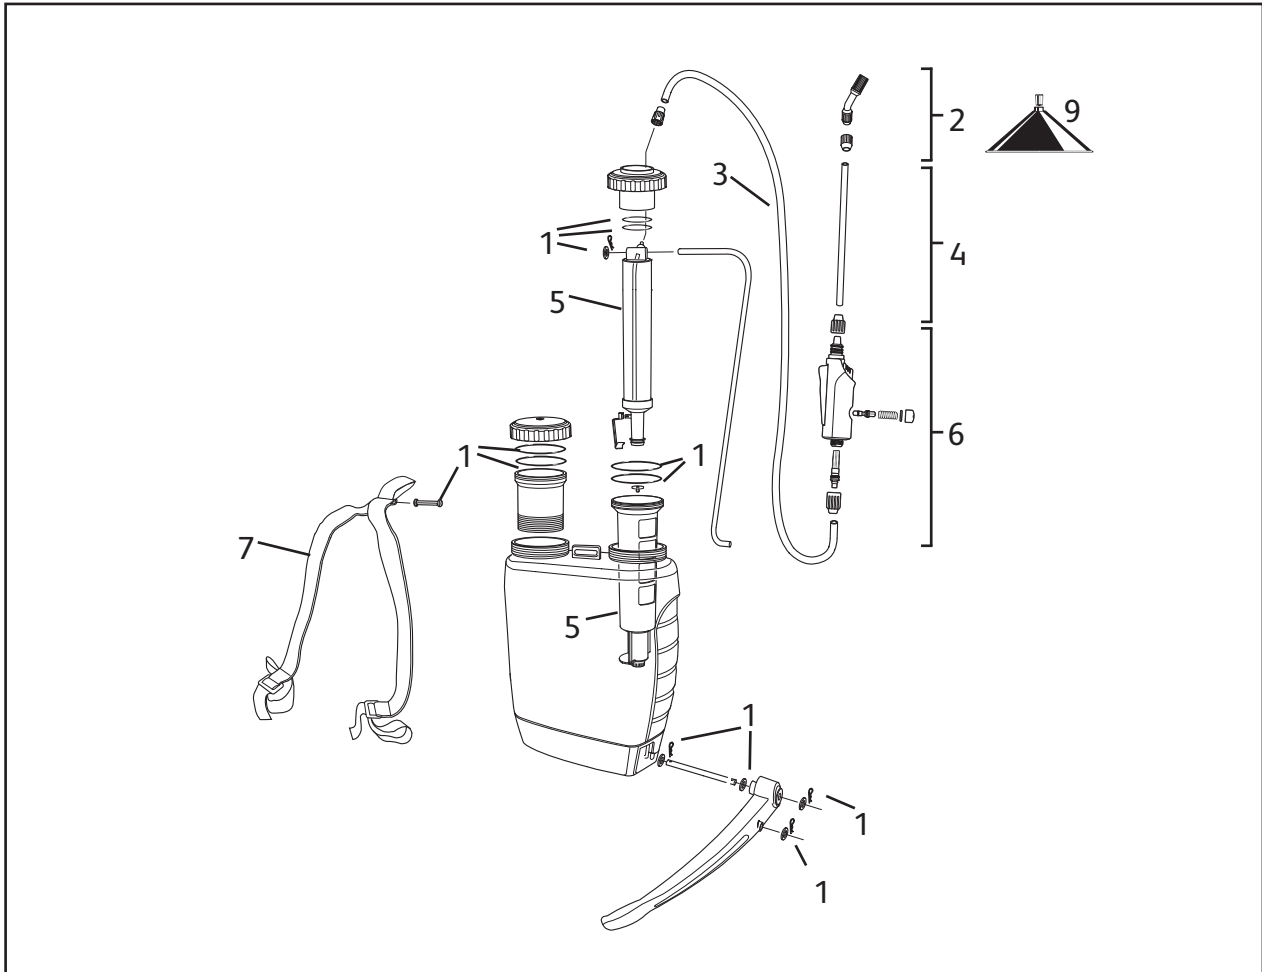

Killaspray 12L

4812
(obsolete)

Killaspray 12L

4522
(obsolete)

Description	Part Number
1 Annual Service Kit	4093
2 Nozzle Set (inc. Fan Spray)	4103
3 Knapsack Hose	4100
4 Lance/Extension 30cm* (inc ext. adaptor)	4106
5 Pump Assembly	4097
6 Trigger Assembly	4135
7 Harness	280204
8 Telescopic Lance 85cm* (not shown)	4107
9 Weedkiller Hood & Fan Spray	4112

* Telescopic Lance (8) can be replaced by Lance/Extension Lance (4), or vice versa