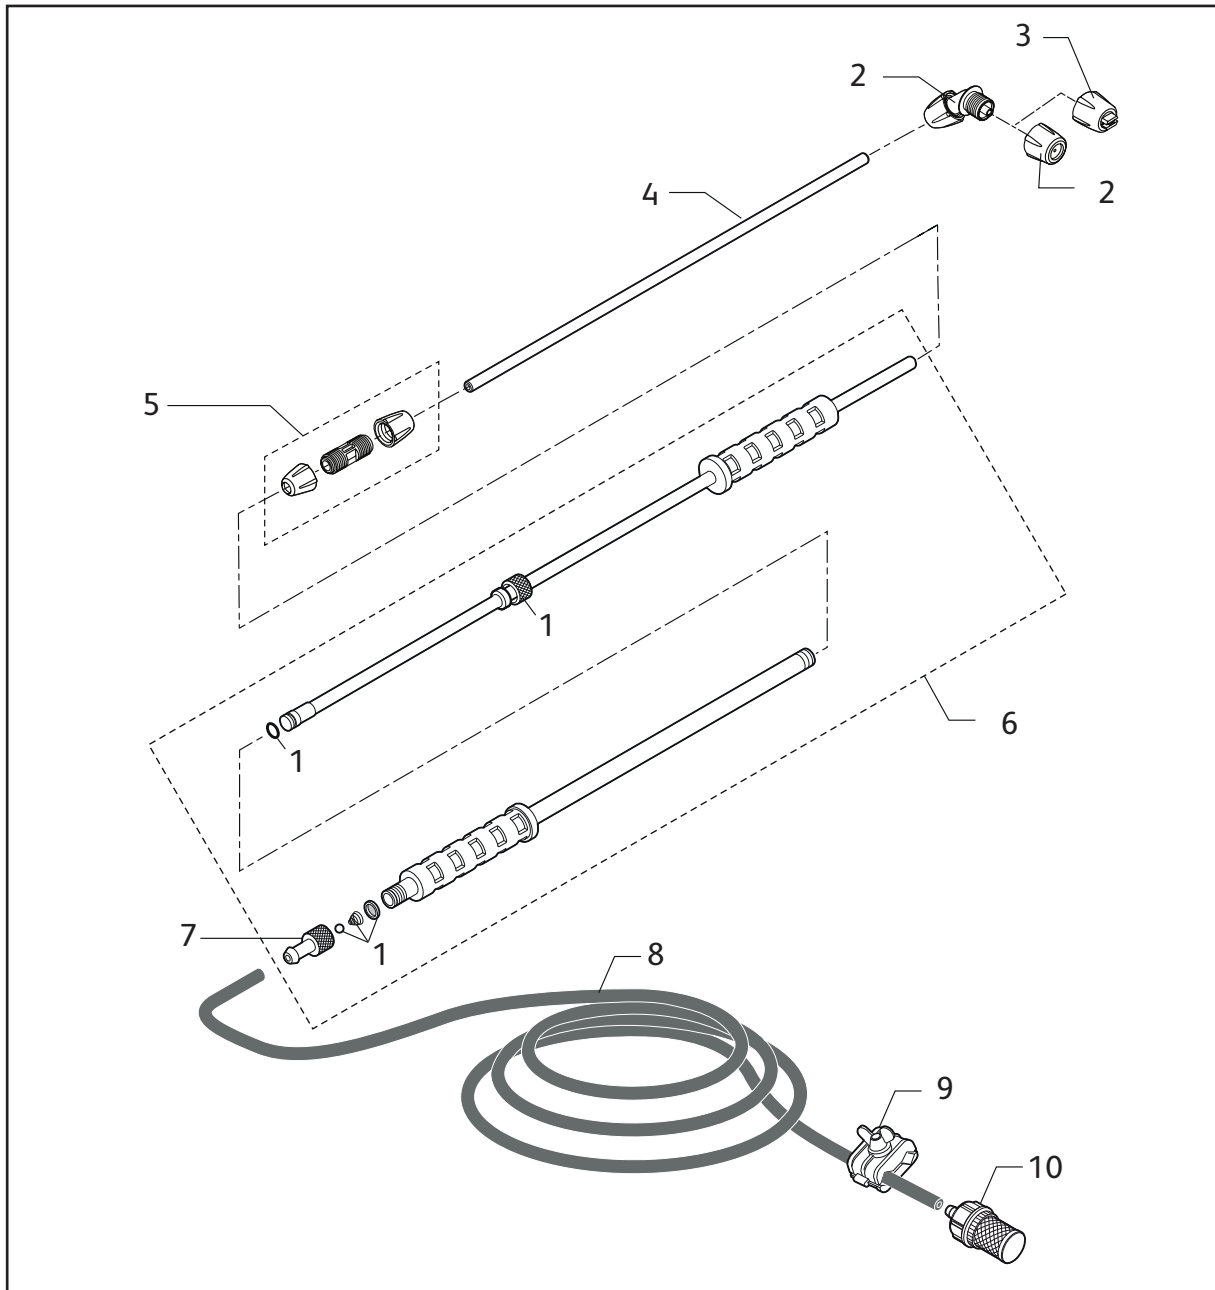

Description	Part Number
1 Annual Service Kit	283175
2 Hollow Cone Spray Nozzle	282768 +282770
3 Flat Fan Spray Nozzle	282768 +282458
4 Lance	283240
5 Extension lance connector	282903
6 Complete Pump Assembly	283176
7 Pump - hose connector	418173
8 Hose 10m	482983
9 Hose Clamp	283179
10 Strainer	283178