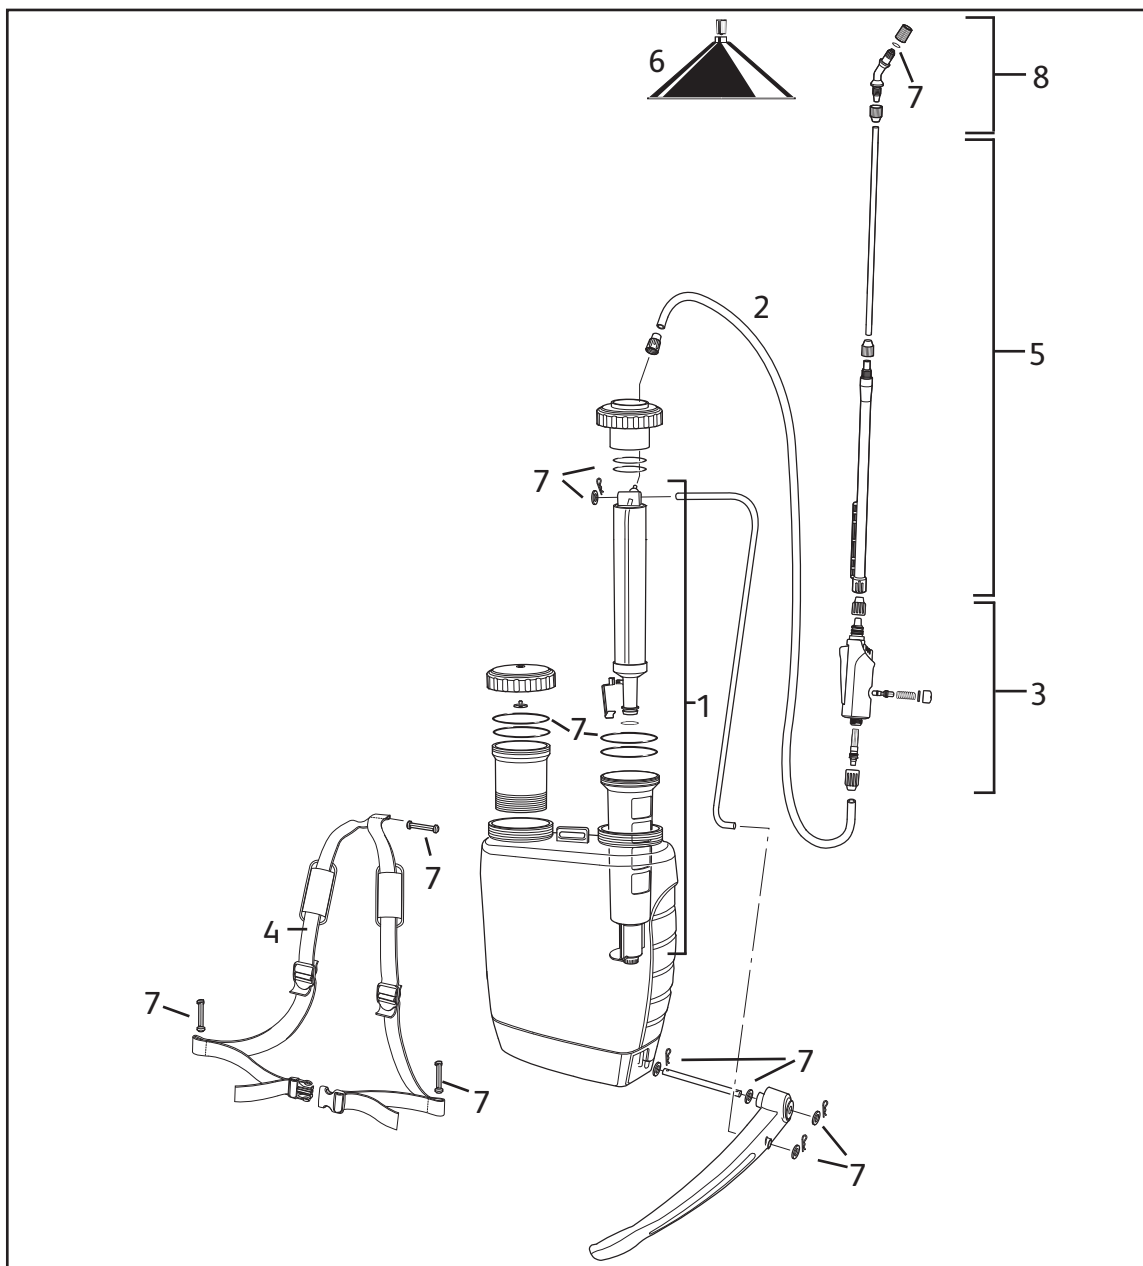

FROM 2008

Killaspray Plus 12L

Killaspray Plus 16L

4912
(obsolete)

4916
(obsolete)

Description	Part Number
1 Complete Pump Assembly	4097
2 1.3m Grey Hose	4100
3 Trigger Assembly	4135
4 Strap	280204
5 85cm Telescopic Lance*	4107
6 Weedkiller Hood & Fan Spray	4112
7 Annual Service Kit	4093
8 Replacement Nozzles Kit (Jet & Fan)	4103
9 Lance/Extension Lance 30cm* (not shown)	4106

* Telescopic Lance (5) can be replaced by Lance/Extension Lance (9), or vice versa