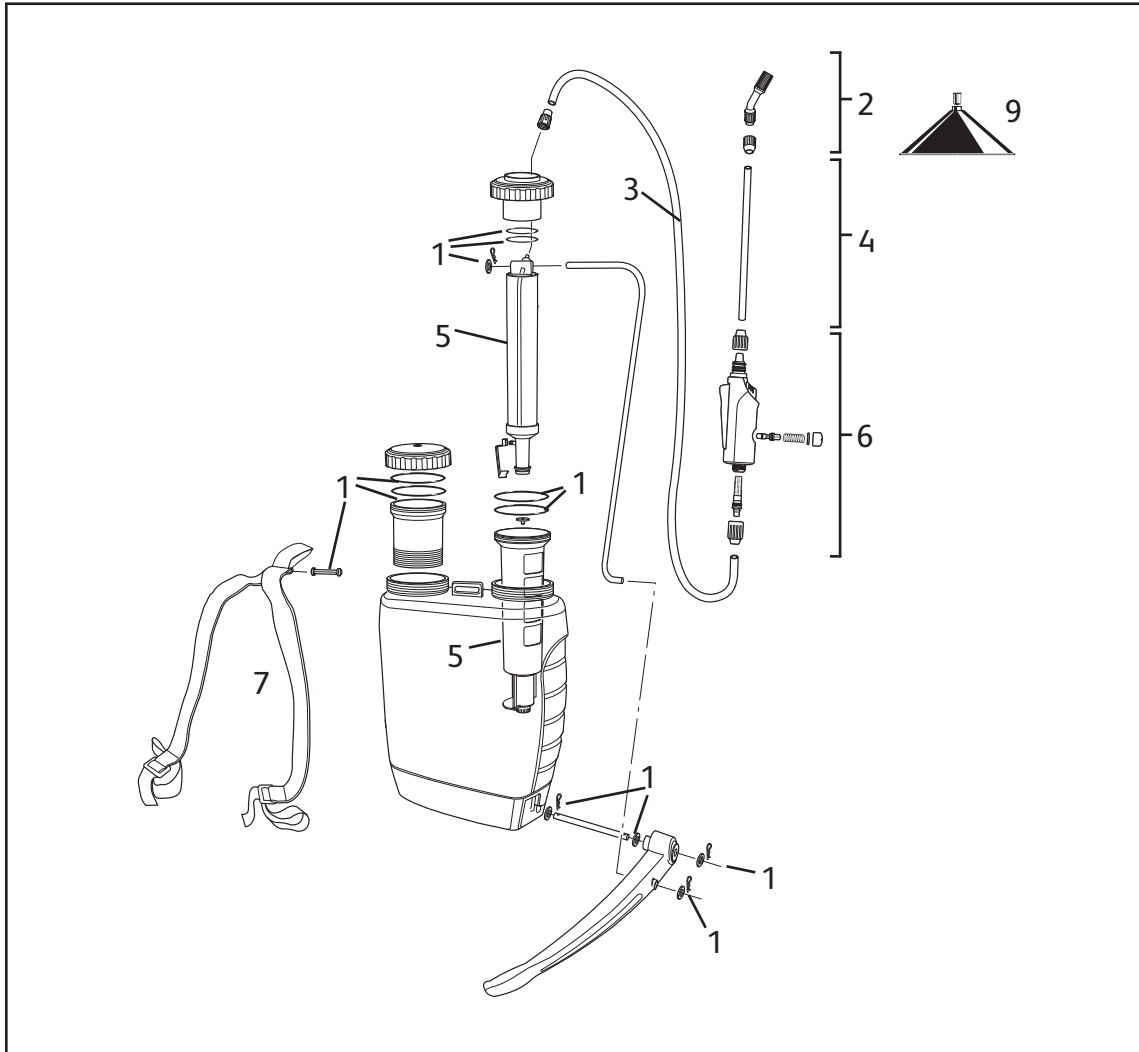

Description	Part Number
1 Annual Service Kit	4093
2 Nozzle Set (inc. Fan Spray)	4103
3 Knapsack Hose	4100
4 Lance/Extension 30cm* (inc ext. adaptor)	4106
5 Pump Assembly	4097
6 Trigger Assembly	4135
7 Harness	280204
8 Telescopic Lance 85cm* (not shown)	4107
9 Weedkiller Hood & Fan Spray	4112

* Telescopic Lance (8) can be replaced by Lance/Extension Lance (4), or vice versa