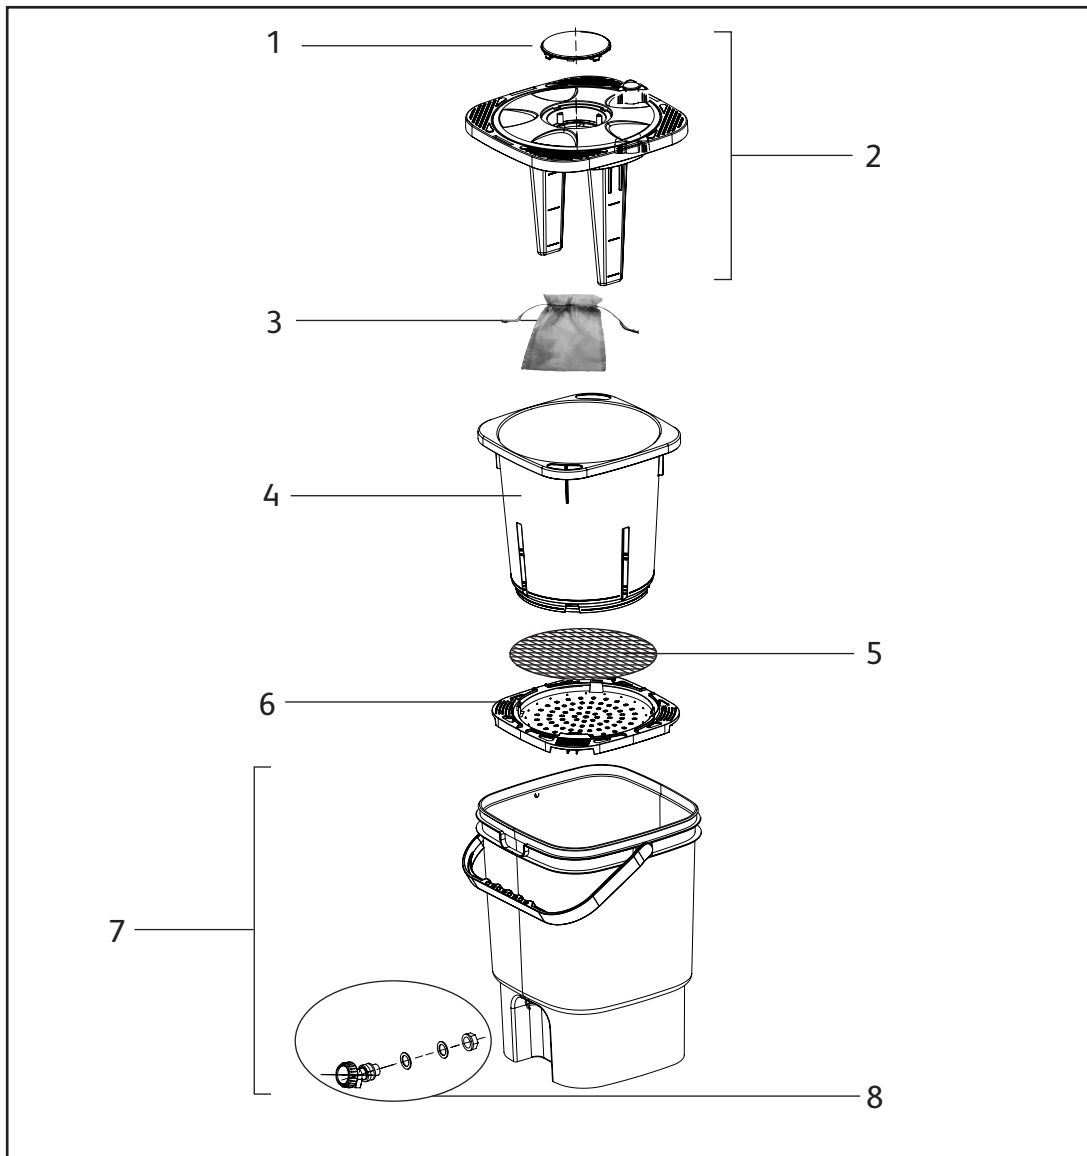

Description	Part No.
1 Viewing window	483813
2 Lid Assembly	284235
3 Filter bag	483670
4 Solids Bucket	483811
5 Filter Mesh	483830
6 Filter Frame	483812
7 Carrying Handle + main vessel + tap	483832
8 Tap	483821