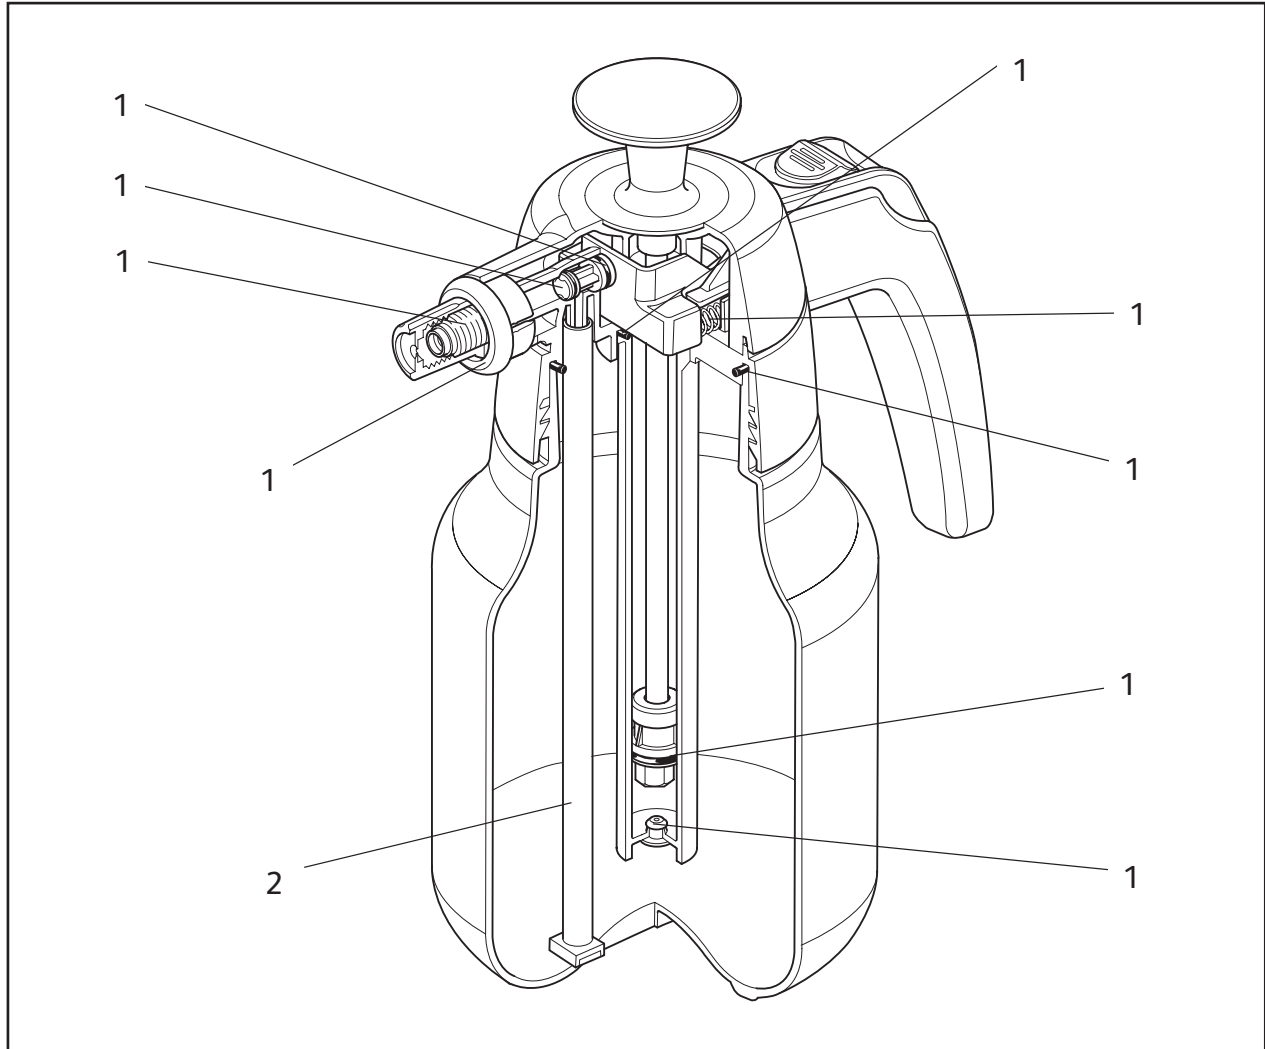

Polyspray 2 (P2) Weedspray 2 (W2)

4075
(obsolete)

4076

Description	Part Number
1 Annual Service Kit (2 x piston springs, 1 x non-return valve, 6 x 'O' rings, 1 x nozzle)	4091
2 Dip tube and filter	74500-014