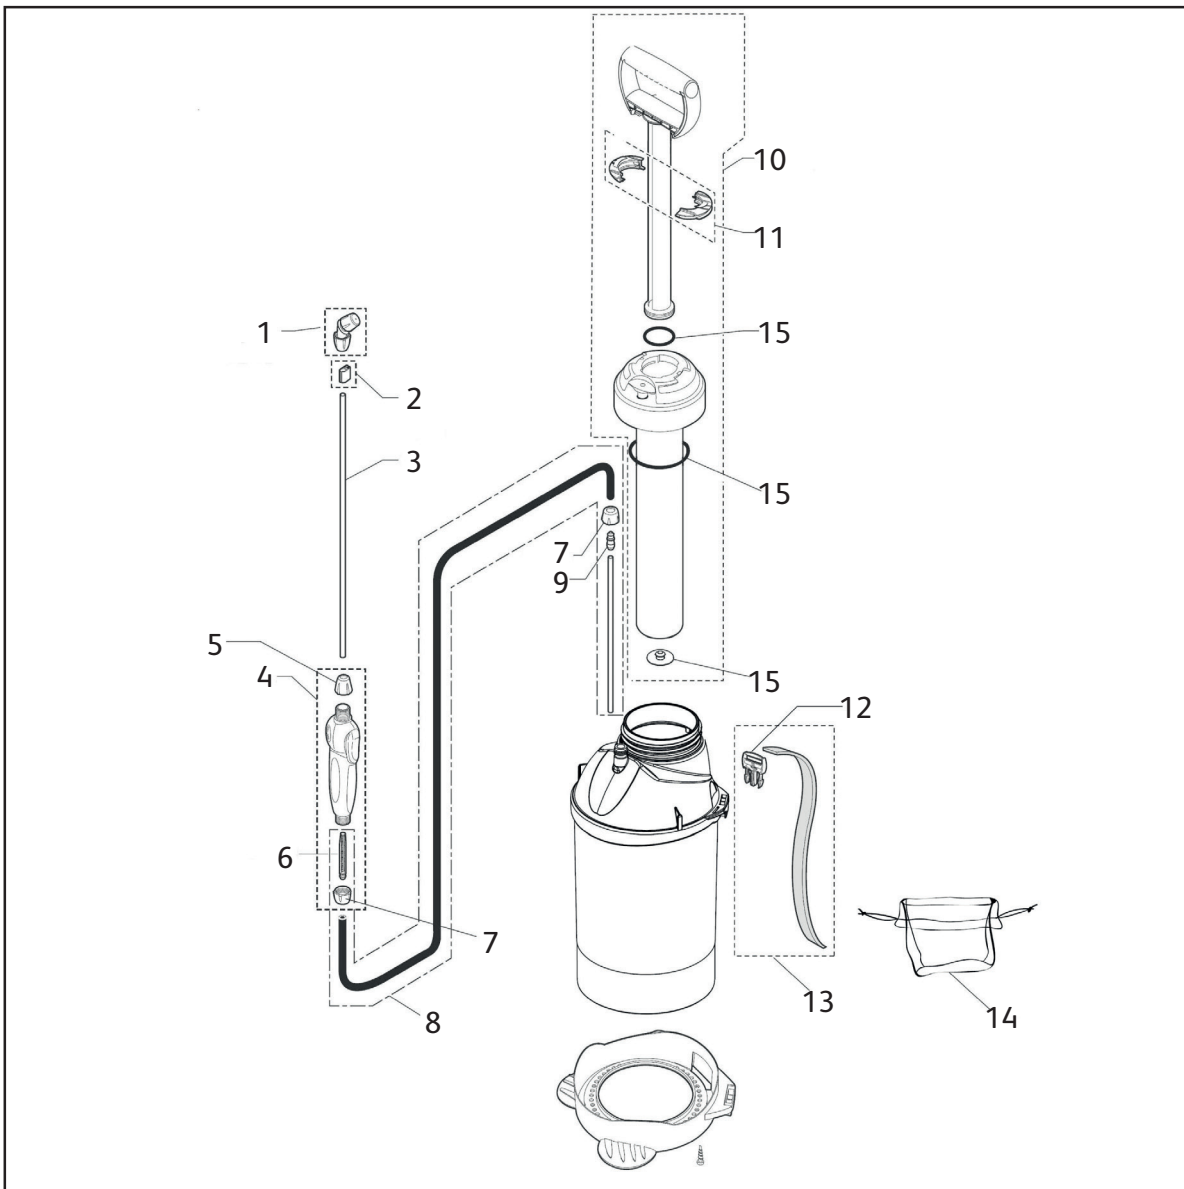

Description	Part Number
1 Spray Nozzle Set	284002
2 Lance Clip	482710
3 40cm Fibreglass Lance	283221
4 Trigger Assembly - Pure	284004
5 Screw Nut - Lance Side	482714
6 Trigger Filter	482273
7 Screw Nut - Hose Side	482706
8 Hose Assembly - Pure	284005
9 Manifold	482559
10 Pump Barrel Assembly - Pure	284003
11 Pump 1/2 Clips Set	283069
12 Harness Clip	482562
13 Harness Assembly	283072
14 Fabric Filter - Pure	483670
15 Annual Service Kit = all parts with (1)	284006