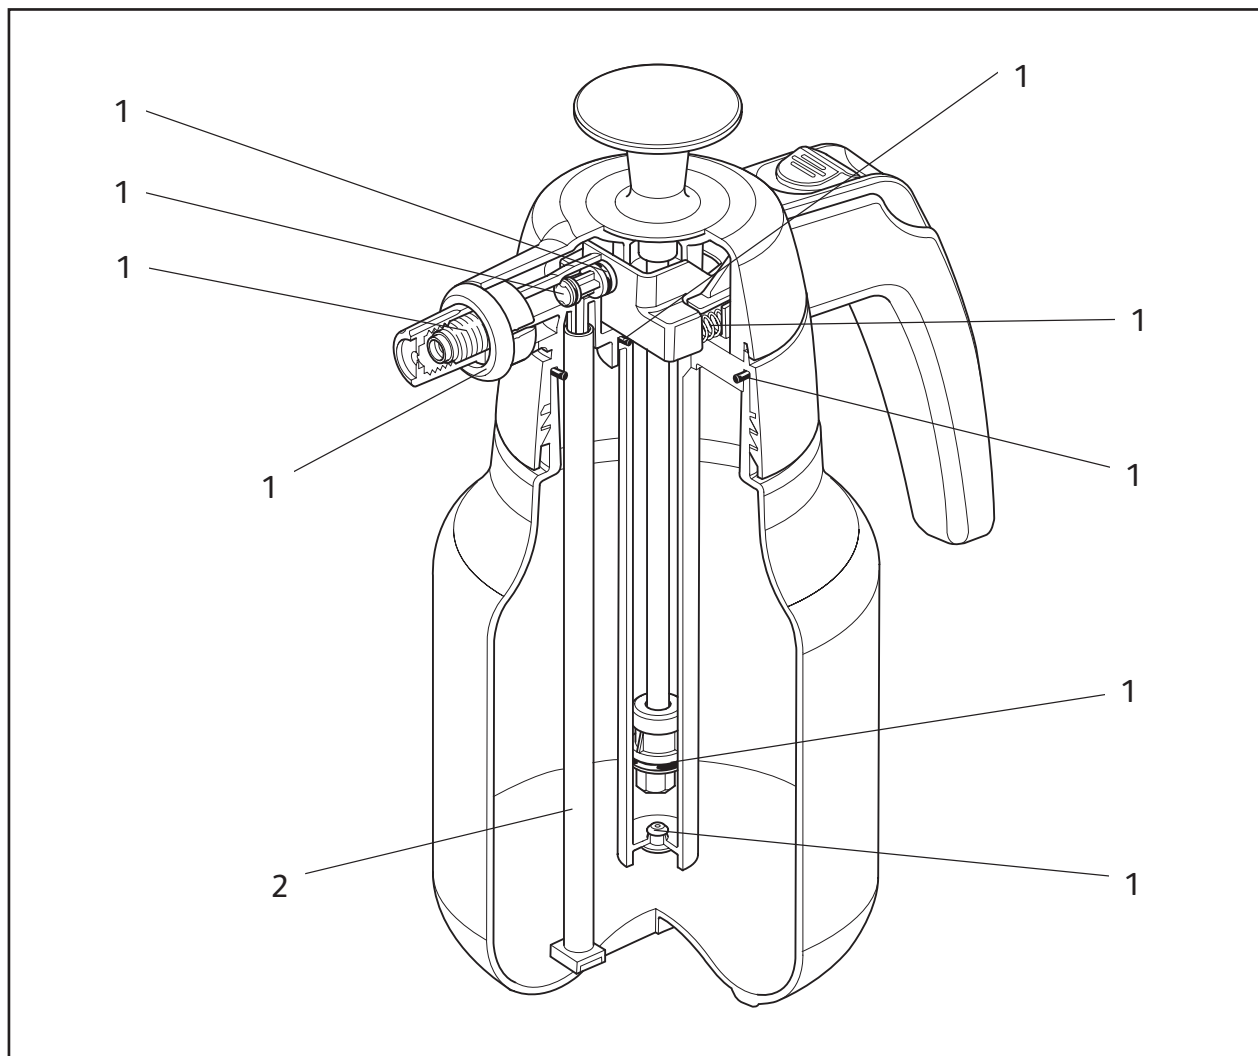

FROM 2008

Spraymist 1.25L

Killaspray 1.25L

Viton 1.25L

4122

4602
(obsolete)

5102

Description	Part Number
1 Annual Service Kit (2 x piston springs, 1 x non-return valve, 6 x 'O' rings, 1 x nozzle)	4091
2 Dip tube and filter	74500-014