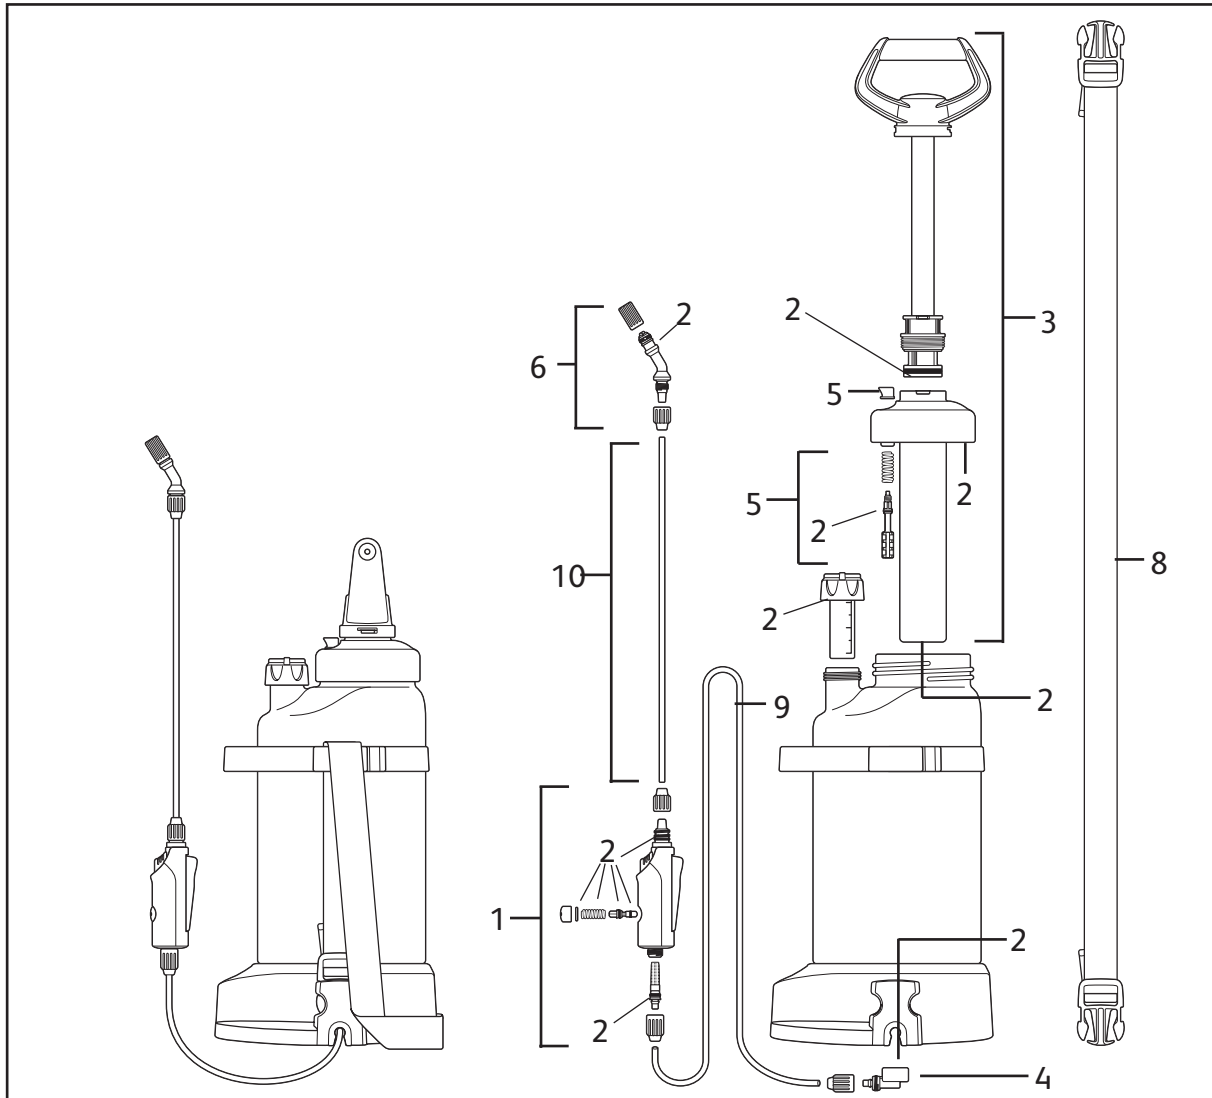

Plus 5L Plus 7L Plus 10L

4705

4707

4710

Description	Part Number
1 Trigger Assembly	4135
2 Annual Service Kit - 5, 7 & 10L	4125
3 Pump Barrel - Standard/Plus	4128
4 Outlet Kit - Plus/Pro	4131
5 Pressure Release Assembly	4132
6 Spray Nozzle Set	4103
7 Telescopic Lance 85cm* (not shown)	4107
8 Harness	Z71012
9 Sprayer Hose	4099
10 Lance/Extension 30cm* (inc ext. adaptor)	4106

* Telescopic Lance (7) can be replaced by Lance/Extension Lance (10), or vice versa